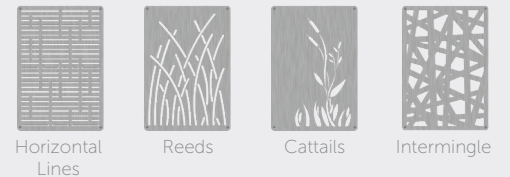

Stainless Steel Designs

Waste Openings

Recycler Openings

YOUR PARTNER FOR SUPERIOR SITE FURNISHINGS

Commercial Zone provides creative site furnishing solutions built for a wide range of needs, environments and budgets. With our vast portfolio of top-quality products, we work directly with you to develop a collection that is not only functional but incorporates details that enhance your brand and elevate your customers' overall experience.

CUSTOMIZABLE

DURABLE

RECYCLABLE

MADE IN THE USA