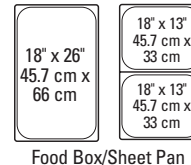

Max System™ Racks and Carts Selection Guide

**3315
Prep Cart–
End Loader**
Opening: 13" (33 cm)
Accommodates:

**3317
Rack–End Loader**
Opening: 13" (33 cm)
Accommodates:

**3316/3316-90
Prep Cart–
Side Loader/
Panel for Prep Cart**
Opening: 26¹/₈" (66.4 cm)
Accommodates:

**3320
Rack–End Loader**
Opening: 19¹³/₁₆"
(50.32 cm)
Accommodates:

**3324
Rack–Dual Loader**
Opening: 21¹/₁₆"
(53.5 cm)
Accommodates: