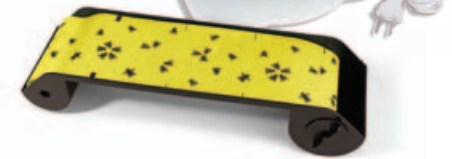

Fruit Fly Patrol™

Put your most persistent pest in its place.

The Paraclipse® Fruit Fly Elimination System.

Paraclipse®

paraclipse.com