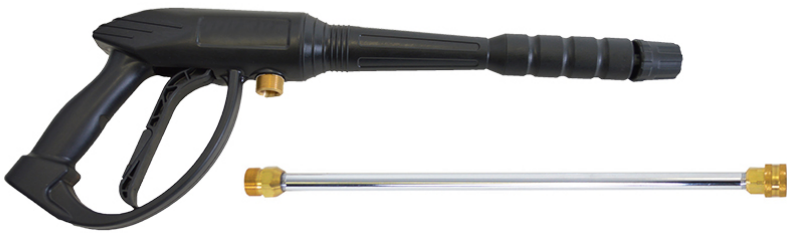

MS60809(-S)

(60809)
ACCESSORIES

WHAT'S IN THE BOX

ERGONOMIC SPRAY GUN

M22 connection spray gun
and QC spray lance

QUICK CONNECT NOZZLES

Three stainless steel nozzle tips, 0°, 15°, 40°
and a plastic soap nozzle all of which are
corrosion resistant and provide a variety of
spray patterns

1/4" X 25' M22 MORFLEX® HOSE

High pressure hose is non-marring,
flexible and abrasion resistant

ENGINE OIL 10W-30

SIPHON TUBE Includes filter