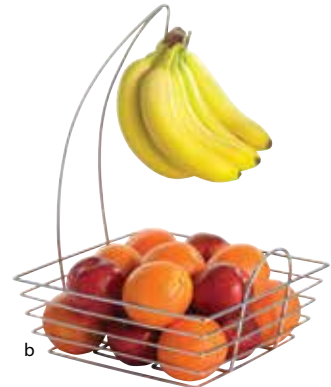

MERANDA™ VERTICAL FRUIT BASKETS

Clean, sanitary design. Avoid cross-contamination by presenting only one fruit at a time to the customer. The design discourages many hands touching multiple pieces, leaving fruit less likely to be bruised or touched.

- Compact foot print, takes up less space
- Variety of designs: sloped, curved & spiral
- Hand wash only

Item #	Description	Min Order	Case Pack	List Price (\$)
a. FSP1206	Spiral Fruit Basket, Chrome Plated, 12 x 3¼"	1 ea	12 ea	22.06 ea
b. FSP1507	Spiral Fruit Basket, 18½ x 4¼"	1 ea	6 ea	32.66 ea
FSPBK1507	Spiral Fruit Basket, Black, 18½ x 4¼"	1 ea	6 ea	31.00 ea
FSL1508	Sloped Fruit Basket, 16½ x 4¼"	1 ea	8 ea	33.08 ea
c. FSLBK1508	Sloped Fruit Basket, Black, 16½ x 4¼"	1 ea	8 ea	31.00 ea
d. FC1649	Curved Fruit Basket, 18 x 4¼"	1 ea	12 ea	39.28 ea
FCBK1649	Curved Fruit Basket, Black, 18 x 4¼"	1 ea	12 ea	34.00 ea

MERANDA™ FRUIT BASKETS

Bright and contrasting colors make food more appetizing. TableCraft's Meranda™ wire fruit baskets are a great accompaniment to promote fruit options. The self-serve wire fruit baskets allow for the most versatile options; hanging bananas brings focus to the display

- Compact foot print, takes up less space
- 2-in-1 basket
- Hand wash only

a

Item #	Description	Min Order	Case Pack	List Price (\$)
a. 12RR	Fruit/Banana Combo Basket, Chrome Plated, 13¾ x 13 x 16½", Round	1 ea	8 ea	30.00 ea
b. 12SR	Fruit/Banana Combo Basket, Chrome Plated, 12 x 12 x 18", Square	1 ea	8 ea	32.00 ea