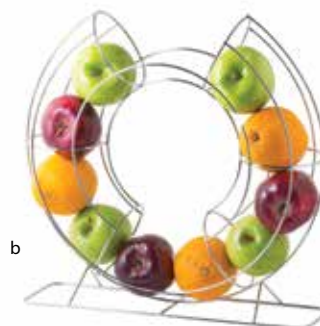

BUFFET,
CATERING &
DISPLAY

MERANDA™ FRUIT BASKET

MAKE A STATEMENT WITH EYE-CATCHING FRUIT BASKETS

TableCraft's Meranda™ wire fruit baskets allow you to display fruit in the most appealing manner. Adding fruit baskets allows your customers to eat healthy in a decorative setting.

MERANDA™ FRUIT BASKET

Keep your fresh fruit front of house with our Meranda™ fruit baskets. Whether you're displaying fresh fruit for cocktails or as a centerpiece for a buffet, our versatile designs fit anywhere. Arrange a colorful fruit display to enhance your brand image while creating a fun and friendly presentation.

MERANDA™ VERTICAL FRUIT BASKETS

Clean, sanitary design. Avoid cross-contamination by presenting only one fruit at a time to the customer. The design discourages many hands touching multiple pieces, leaving fruit less likely to be bruised or touched.

MERANDA™ FRUIT BASKETS

Bright and contrasting colors make food more appetizing. TableCraft's Meranda™ wire fruit baskets are a great accompaniment to promote fruit options. The self-serve wire fruit baskets allow for the most versatile options; hanging bananas brings focus to the display