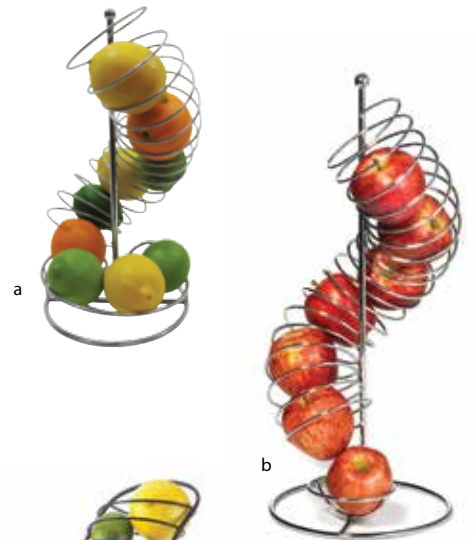

Item #	Description	Min Order	Case Pack	List Price ($)
a. FSP1206	Spiral Fruit Basket, Chrome Plated, 12 x 3¼"	1 ea	12 ea	22.06 ea
b. FSP1507	Spiral Fruit Basket, 18½ x 4¼"	1 ea	6 ea	32.66 ea
FSPBK1507	Spiral Fruit Basket, Black, 18½ x 4¼"	1 ea	6 ea	31.00 ea
FSL1508	Sloped Fruit Basket, 16½ x 4¼"	1 ea	8 ea	33.08 ea
c. FSLBK1508	Sloped Fruit Basket, Black, 16½ x 4¼"	1 ea	8 ea	31.00 ea
d. FC1649	Curved Fruit Basket, 18 x 4¼"	1 ea	12 ea	39.28 ea
FCBK1649	Curved Fruit Basket, Black, 18 x 4¼"	1 ea	12 ea	34.00 ea