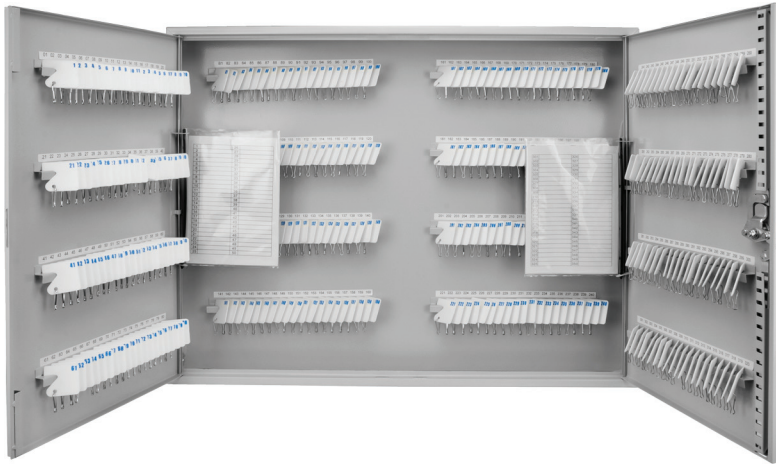

320 Key Adjustable Key Lock Box, Grey
CB12698