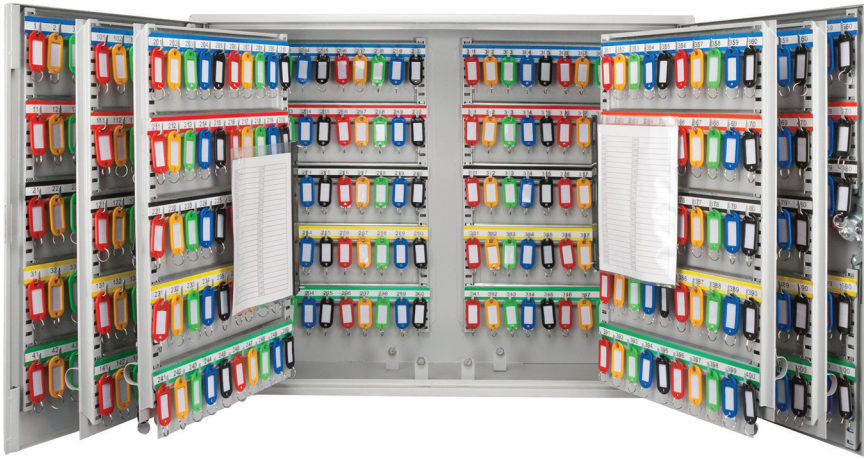

## Key Storage Cabinets

Keep keys organized and secure in these multi key lock boxes. Equipped with a locking door for added security. The hooks allows you to hang keys with or without key tags or hang multiple keys with key ring. Pre-drilled holes and mounting hardware included for easy installation. Most models features a continuous piano hinge which allows a full view of all keys. An indexing chart that has to document the key's hook position corresponding lock, and a drop-in plastic sleeve tethered to the hinge inside the safe provides a hands-free reference. Ideal for home, office, apartment complex, rental management companies, car lots, body shops and many more. Barska key cabinets are available in various sizes from small models that work great for the home or small office to large key cabinets for industrial use that can hold hundreds of keys that are used daily. All Barska key cabinets are backed by a One-year limited warranty.

- Key Log Sheet
- Full Set Of Key Tags
- Pre Drilled Mounting Holes
- Includes Key Tags, Log Sheet, Mounting Hardware And Keys

Multi-Key Lock Boxes

Model #	Description	Outer Dimensions DxWxH inches	Inner Dimensions DxWxH inches	Locking System	Weight lbs	Includes
CB12960	1170 Adjustable Key Cabinet Storage Locker, Grey	10 x 28.75 x 51	n/a	Key	109	Key tags, key shelves, keys, mounting screws, stability brackets
CB12958	800 Adjustable Key Cabinet Storage Locker, Grey	10 x 28.75 x 51	n/a	Key	96	Key tags, key shelves, keys, mounting screws, stability brackets

**600 Key Adjustable Key Lock Box, Grey**

CB12700

- Key Log Sheet
- Full Set Of Key Tags
- Pre Drilled Mounting Holes
- Includes Labeled Key Shelves, Log Sheet, Mounting Hardware And Keys

**480 Key Adjustable Key Lock Box, Grey**