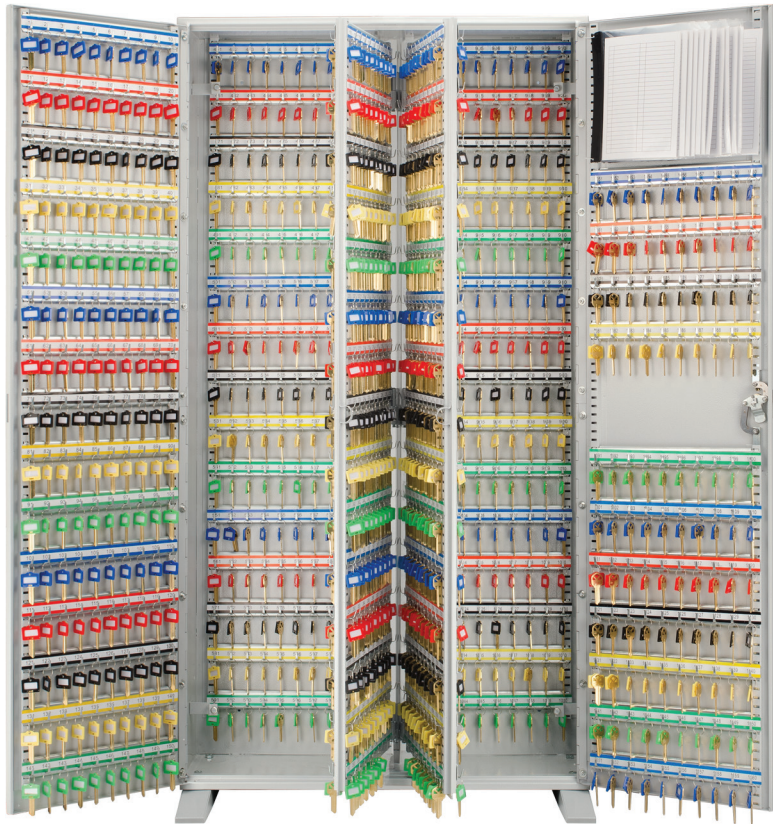

Key Lock Boxes

Keep keys organized and secure in these multi key lock boxes. Equipped with a locking door for added security. The hooks allows you to hang keys with or without key tags or hang multiple keys with key ring. Select models feature pre-drilled holes and mounting hardware included for easy installation. Most models features a continuous piano hinge which allows a full view of all keys. Ideal for home, office, apartment complex,

rental management companies, car lots, body shops and many more. Barska key cabinets are available in various sizes from small models that work great for the home or small office to large key cabinets for industrial use that can hold hundreds of keys that are used daily. All Barska key cabinets are backed by a One-year limited warranty.

1170 Adjustable Key Cabinet Storage Locker, Grey
CB12960