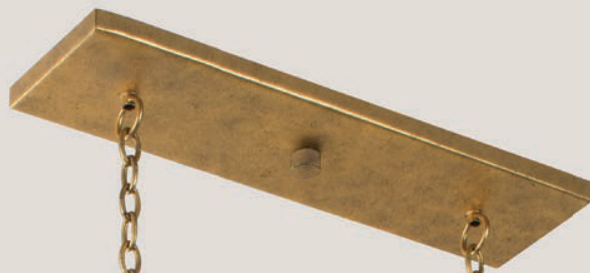

# ROXY

Warm Oxidized Gold Leaf (OL) frame with Authentic Capiz shell shaped into a simple, soft basket weave design.

505820 OL  
2 LIGHT ADA WALL SCONCE  
W: 7 H: 15 E: 4  
(2) 40W CAND.

505850 OL  
(21" + 15") 2 TIER FOYER  
D: 21 H: 39 OAH: 140  
(6) 60W CAND.

505840 OL  
17" SEMI FLUSH  
D: 17 H: 13  
(3) 60W CAND.

505860 OL  
42" ISLAND  
W: 11 H: 14 L: 42 OAH: 115  
(6) 60W CAND.

505852 OL  
33" PENDANT  
D: 33 H: 20 OAH: 121  
(8) 60W CAND.

505851 OL  
27" PENDANT  
D: 27 H: 19 OAH: 70  
(6) 60W CAND.