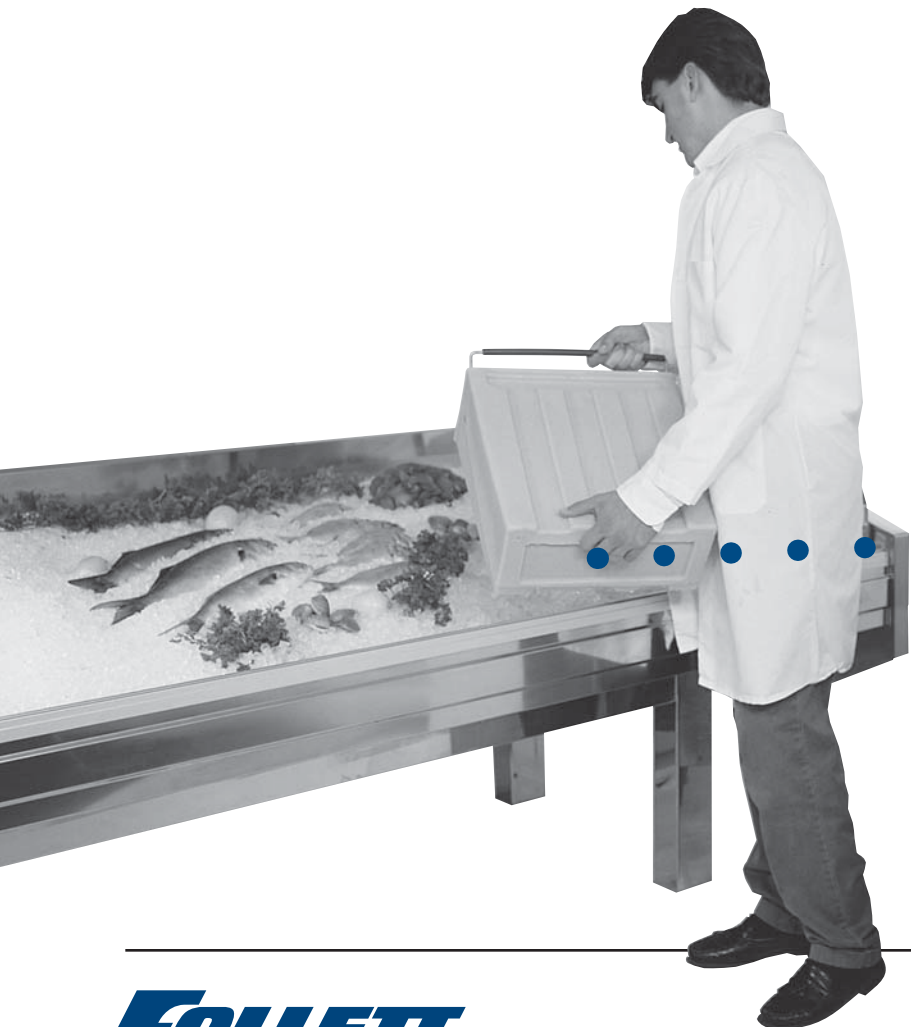

ICE DELIVERY MADE SIMPLE

Follett Ice Storage & Transport Systems

The simple way to deliver ice!

Labor-saving gravity loading!

- Safer, easier, faster ice removal.
- Ice drops into carts when shutter in elevated bin is opened.
- Eliminates time-consuming, difficult shoveling and scooping.
- Six models store 336 to 1801kg/740 to 3970 lbs of ice.

Easy, sanitary ice transport!

- Carts move 109kg/240 lbs of ice quickly and easily to usage area; 68kg/1500 lbs when Totes accessory used.
- Extra wide, shallow cart for easy ice removal.
- One-piece polyethylene for durability, easy cleaning.
- Polyethylene lid protects ice during transport.
- Carts drain conveniently to bin drain when parked in bay.

Totes distribute ice without shoveling or scooping!

- Unique Totes accessory allows easy ice removal from cart and quick filling of displays.
- Eliminates difficult and messy shoveling or scooping of ice from cart.
- Slim Totes design allows efficient ice distribution, even in confined area below breath protectors.