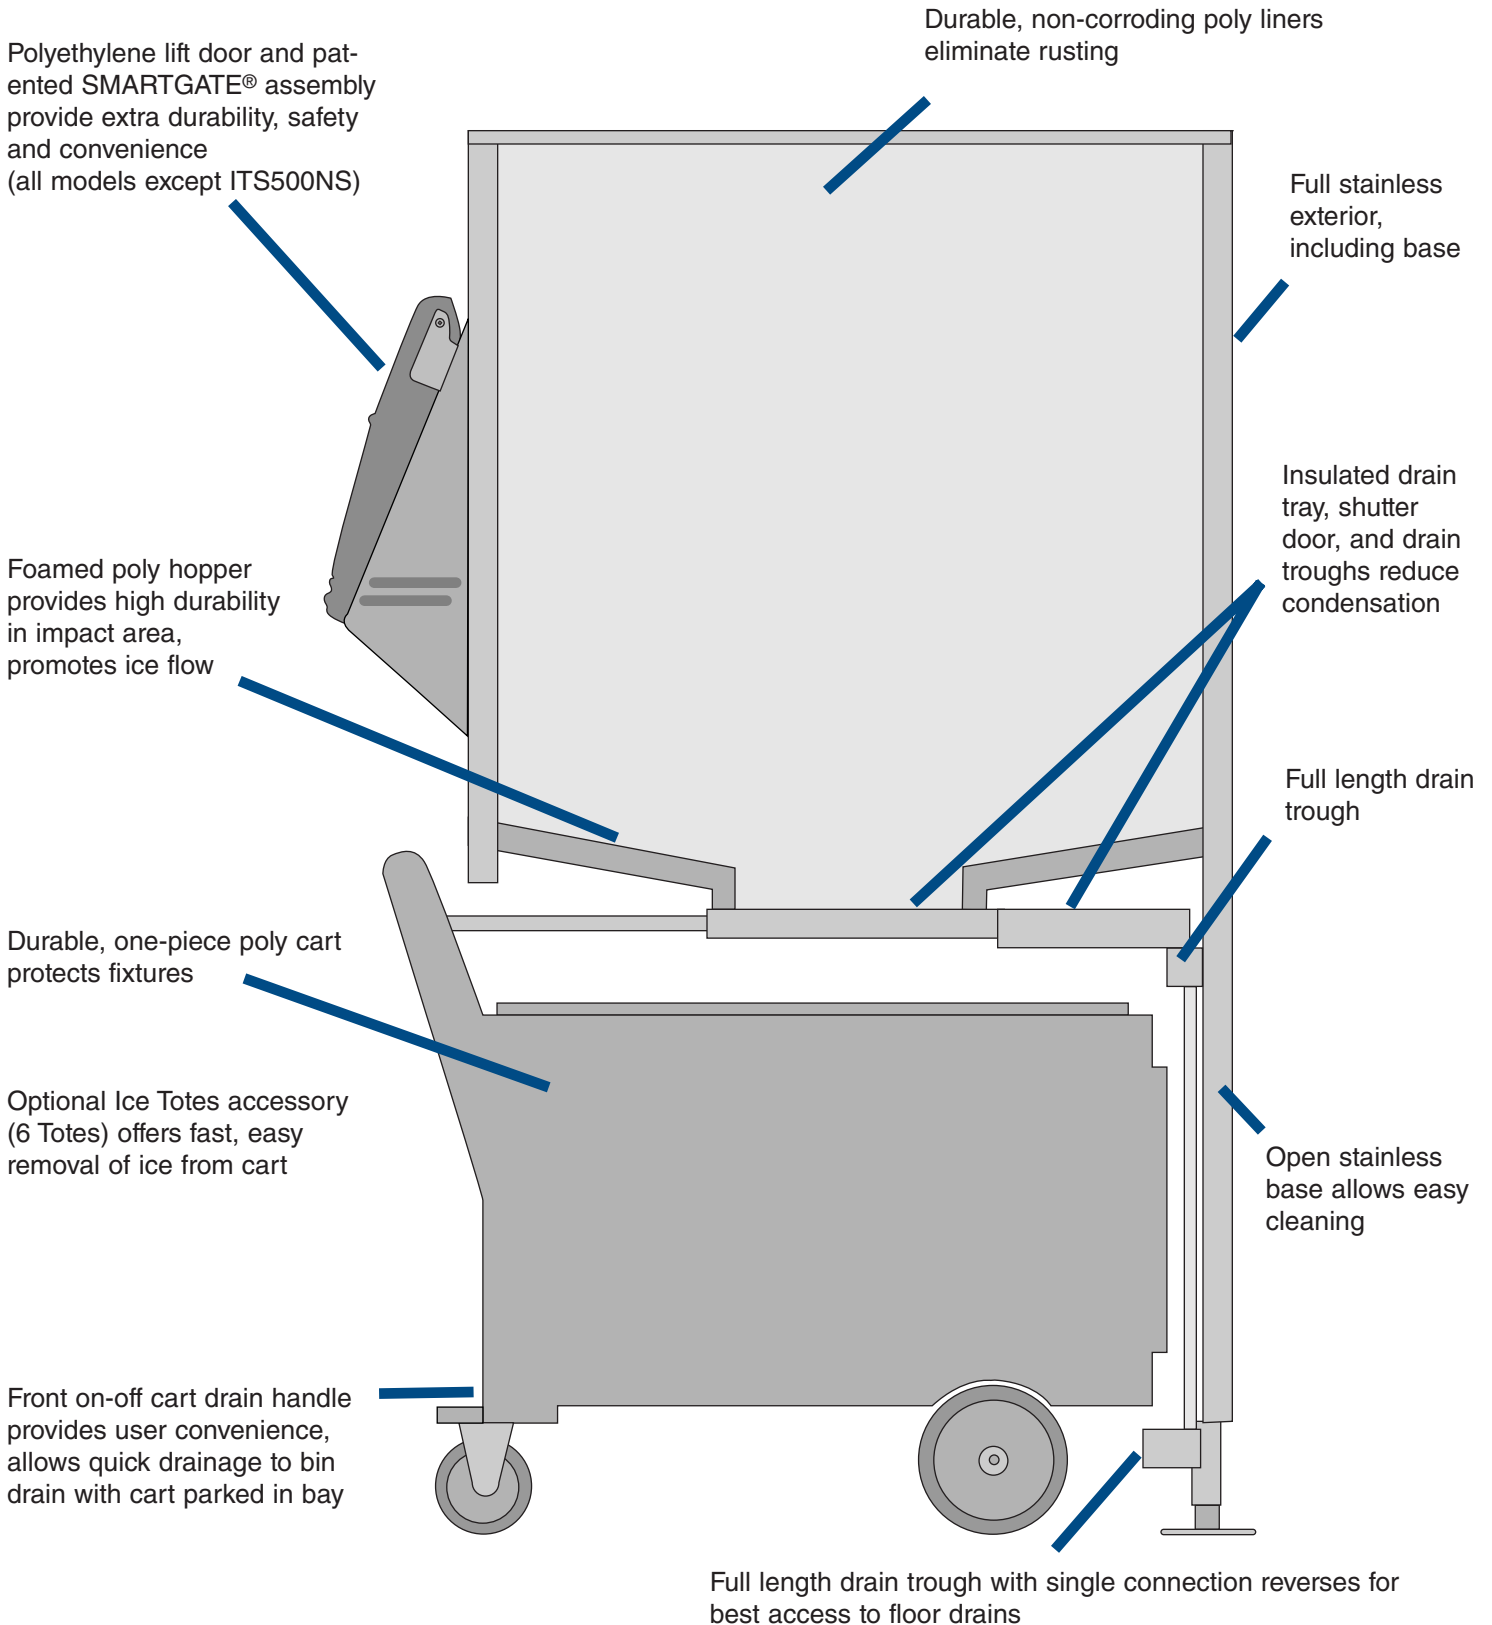

ICE DELIVERY MADE SIMPLE

Follett Ice Storage & Transport Systems

The simple way to deliver ice!

Labor-saving gravity loading!

- Safer, easier, faster ice removal.
- Ice drops into carts when shutter in elevated bin is opened.
- Eliminates time-consuming, difficult shoveling and scooping.
- Six models store 336 to 1801kg/740 to 3970 lbs of ice.

Easy, sanitary ice transport!

- Carts move 109kg/240 lbs of ice quickly and easily to usage area; 68kg/1500 lbs when Totes accessory used.
- Extra wide, shallow cart for easy ice removal.
- One-piece polyethylene for durability, easy cleaning.
- Polyethylene lid protects ice during transport.
- Carts drain conveniently to bin drain when parked in bay.

Totes distribute ice without shoveling or scooping!

- Unique Totes accessory allows easy ice removal from cart and quick filling of displays.
- Eliminates difficult and messy shoveling or scooping of ice from cart.
- Slim Totes design allows efficient ice distribution, even in confined area below breath protectors.

Quality construction and user-friendly features!

High quality construction and superior design mean long equipment life and exceptional customer satisfaction.

One, two, or three cart systems with storage capacities to meet virtually every ice storage and transport need