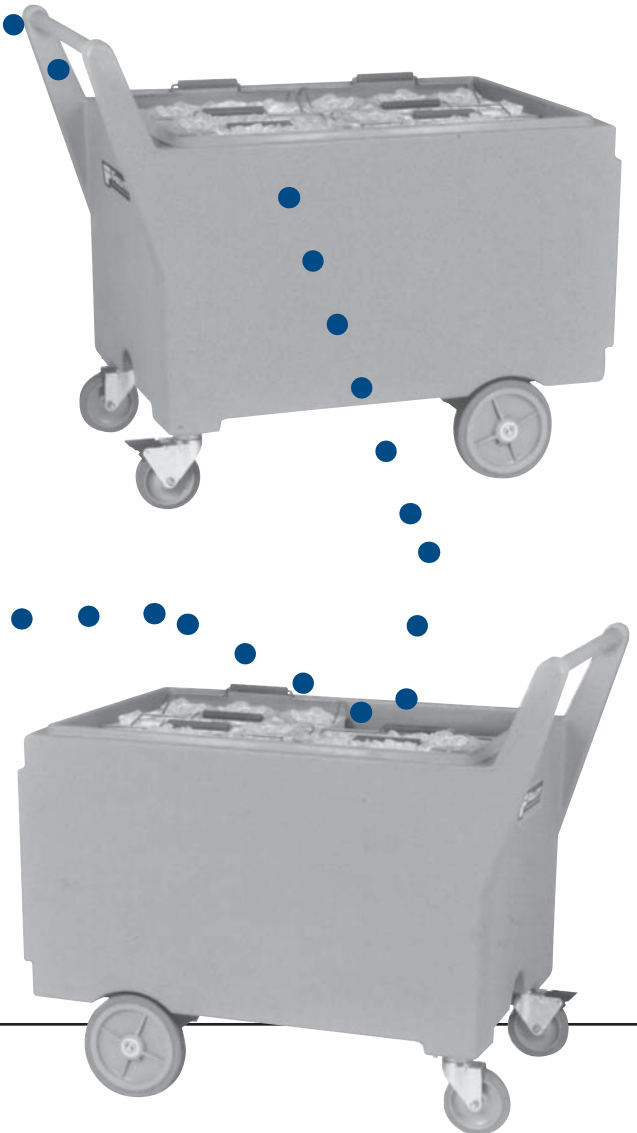

ICE DELIVERY MADE SIMPLE

Follett Ice Storage & Transport Systems

The simple way to deliver ice!

Labor-saving gravity loading!

- Safer, easier, faster ice removal.
- Ice drops into carts when shutter in elevated bin is opened.
- Eliminates time-consuming, difficult shoveling and scooping.
- Six models store 336 to 1801kg/740 to 3970 lbs of ice.

Easy, sanitary ice transport!

- Carts move 109kg/240 lbs of ice quickly and easily to usage area; 68kg/1500 lbs when Totes accessory used.
- Extra wide, shallow cart for easy ice removal.
- One-piece polyethylene for durability, easy cleaning.
- Polyethylene lid protects ice during transport.
- Carts drain conveniently to bin drain when parked in bay.

Totes distribute ice without shoveling or scooping!

- Unique Totes accessory allows easy ice removal from cart and quick filling of displays.
- Eliminates difficult and messy shoveling or scooping of ice from cart.
- Slim Totes design allows efficient ice distribution, even in confined area below breath protectors.

Quality construction and user-friendly features!

High quality construction and superior design mean long equipment life and exceptional customer satisfaction.

One, two, or three cart systems with storage capacities to meet virtually every ice storage and transport need