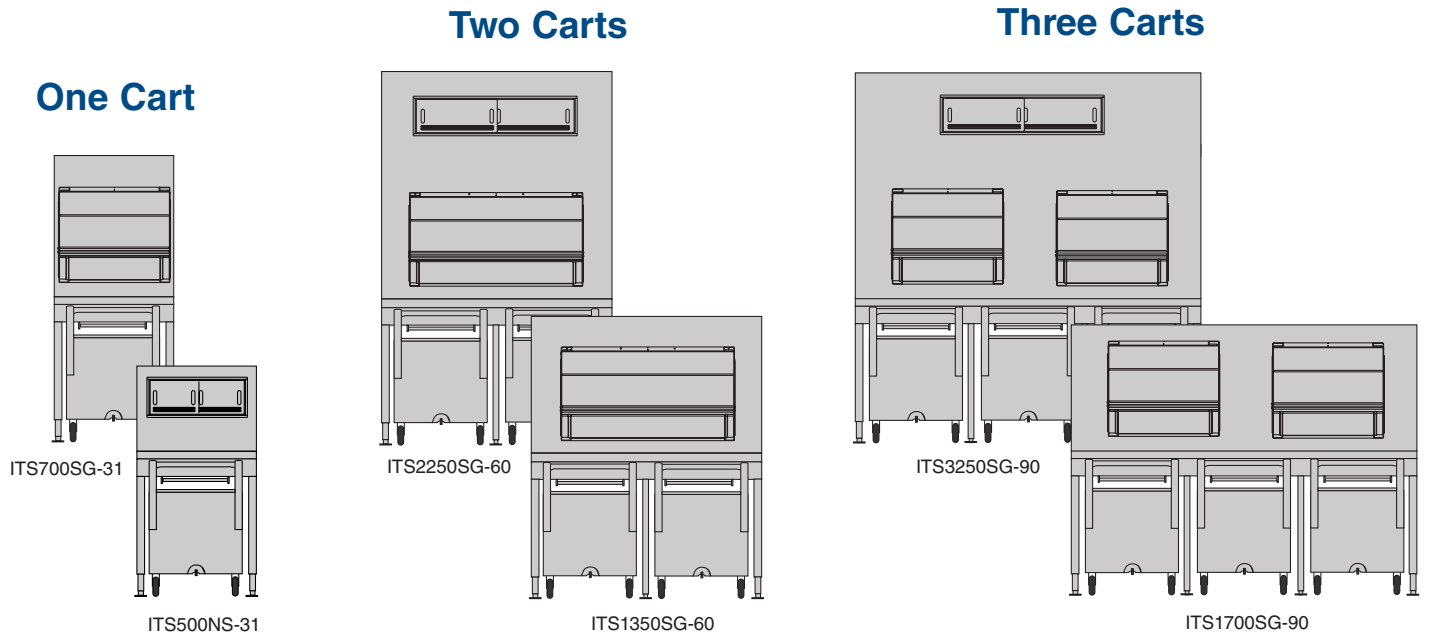

ICE DELIVERY MADE SIMPLE

Follett Ice Storage & Transport Systems

The simple way to deliver ice!

Labor-saving gravity loading!

- Safer, easier, faster ice removal.
- Ice drops into carts when shutter in elevated bin is opened.
- Eliminates time-consuming, difficult shoveling and scooping.
- Six models store 336 to 1801kg/740 to 3970 lbs of ice.

Easy, sanitary ice transport!

- Carts move 109kg/240 lbs of ice quickly and easily to usage area; 68kg/1500 lbs when Totes accessory used.
- Extra wide, shallow cart for easy ice removal.
- One-piece polyethylene for durability, easy cleaning.
- Polyethylene lid protects ice during transport.
- Carts drain conveniently to bin drain when parked in bay.

Totes distribute ice without shoveling or scooping!

- Unique Totes accessory allows easy ice removal from cart and quick filling of displays.
- Eliminates difficult and messy shoveling or scooping of ice from cart.
- Slim Totes design allows efficient ice distribution, even in confined area below breath protectors.

Model Number	Bin Width	Bin Depth	Depth with Door	Height w/ Legs	No. of Carts	Maximum Bin Cap	Max. Cap. w/ Carts
ITS500NS-31	788 mm 31"	1016 mm 40"	1016 mm 40"	1524 mm 60"	1	227 kg 500 lbs	336 kg 740 lbs
ITS700SG-31	788 mm 31"	1016 mm 40"	1220 mm 48"	1905 mm 75"	1 1	318 kg 700 lbs	426 kg 940 lbs
ITS1350SG-60	1524 mm 60"	1016 mm 40"	1220 mm 48"	1905 mm 75"	2 2	612 kg 1350 lbs	830 kg 1830 lbs
ITS2250SG-60	1524 mm 60"	1016 mm 40"	1220 mm 48"	2464 mm 97"	2 2	955 kg 2105 lbs	1173 kg 2585 lbs
ITS1700SG-90	2286 mm 90"	1016 mm 40"	1220 mm 48"	1778 mm 70"	3 3	771 kg 1700 lbs	1098 kg 2420 lbs
ITS3250SG-90	2286 mm 90"	1016 mm 40"	1220 mm 48"	2464 mm 97"	3 3	1474 kg 3250 lbs	1801 kg 3970 lbs