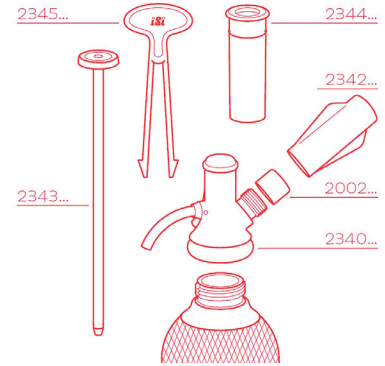

## CLASSIC SODAMAHER

Enjoy the fresh and healthy fizz of sparkling water, carbonated juice drinks, wine spritzers, and handcrafted cocktails. The stainless steel mesh design has been recreated for today's consumers with steady stream technology, a drip-less pouring spout, and a high performance bottle. Now there is an easy, convenient, and eco-friendly way to make and store carbonated water without electricity and counter-top clutter.

## Five Easy Steps

Item	Item #	Capacity	Description	EAN Code	Case Pack
	1060	1 L / 1 Qt.	Classic Soda Maker	9002377010607	6
	1020	1 L / 1 Qt.	Stainless Steel Soda Siphon	9002377010201	6
	0017	7.5 grams	CO <sub>2</sub> Soda Chargers 10-Pack	9002377000103	36