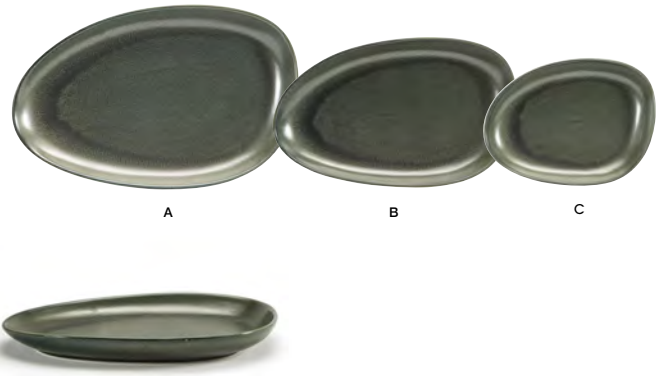

new color

kiln[®]
sage

PC

A B C D

A	11" Round Kiln® Plate - Sage	11 dia x 1.75	Pack 6	DOS029DGP22
B	10" Round Kiln® Plate - Sage	10 dia x 1.5	Pack 6	DDP061DGP22
C	8" Round Kiln® Plate - Sage	8 dia x 1.5	Pack 12	DSP031DGP23
D	6" Round Kiln® Plate - Sage	6 dia x 1	Pack 12	DAP076DGP23

A B C

A	14" Oval Kiln® Plate - Sage	14 x 9 x 1.5	Pack 2	SPT056DGP20
B	11" Oval Kiln® Plate - Sage	11 x 7 x 1.5	Pack 6	DDP062DGP22
C	8" Oval Kiln® Plate - Sage	8 x 6 x 1	Pack 12	DSP032DGP23

A B C D

A	9.75" Round Kiln® Bowl - 48oz - Sage	9.75 dia x 2	Pack 6	DBO157DGP22
B	9.5" Oval Tall Kiln® Bowl - 60oz - Sage	9.5 x 7 x 3.75	Pack 2	BBO034DGP20
C	7.5" Oval Tall Kiln® Bowl - 42oz - Sage	7.5 x 7.25 x 3.75	Pack 4	DBO154DGP21
D	8.5" Round Kiln® Bowl - 34oz - Sage	8.5 dia x 2	Pack 6	DBO144DGP22