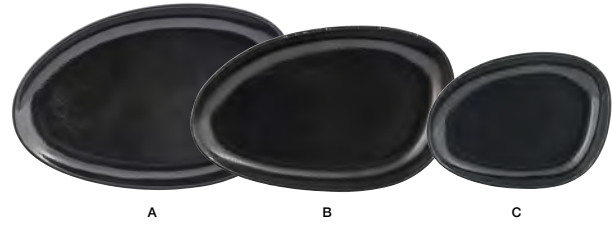

PC

PC = PLATE COVER AVAILABLE

A	11" Round Kiln® Plate - Pepper	11 dia x 1.75	Pack 6	DOS029BKP22
B	10" Round Kiln® Plate - Pepper	10 dia x 1.5	Pack 6	DDP061BKP22
C	8" Round Kiln® Plate - Pepper	8 dia x 1.5	Pack 12	DSP031BKP23
D	6" Round Kiln® Plate - Pepper	6 dia x 1	Pack 12	DAP076BKP23

A	14" Oval Kiln® Plate - Pepper	14 x 9 x 1.5	Pack 2	SPT056BKP20
B	11" Oval Kiln® Plate - Pepper	11 x 7 x 1.5	Pack 6	DDP062BKP22
C	8" Oval Kiln® Plate - Pepper	8 x 6 x 1	Pack 12	DSP032BKP23