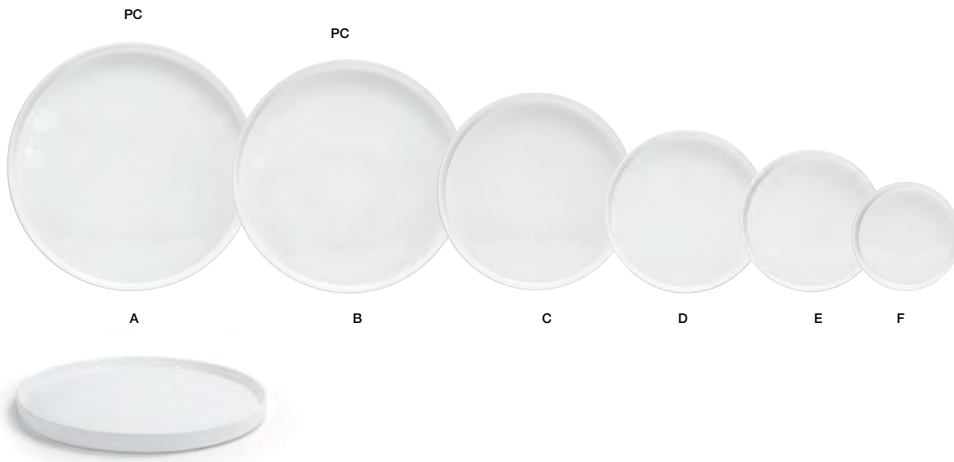

new collection

soho[®]

Soho's perfectly flat plating surface and modern raised rim, add edge to the traditional round.

A	11.5" Round Soho® Plate	11.5 dia x .75	Pack 4	DOS036WHP21	D	7.5" Round Soho® Plate	7.5 dia x .75	Pack 12	DSP040WHP23
B	10.75" Round Soho® Plate	10.75 dia x .75	Pack 4	DDP077WHP21	E	6.5" Round Soho® Plate	6.5 dia x .75	Pack 12	DAP085WHP23
C	9" Round Soho® Plate	9 dia x .75	Pack 6	DDP076WHP22	F	5" Round Soho® Plate	5 dia x .75	Pack 12	DAP084WHP23
					G	14" Round Soho® Platter	14 dia x 1	Pack 2	SPT066WHP20

A	12.25" Round Brushed Stainless Soho® Plate - Silver	12.25 dia x 1	Pack 4	DOS034BSS21
B	11" Round Brushed Stainless Soho® Plate - Silver	11 dia x 1	Pack 6	DDP070BSS22
C	9" Round Brushed Stainless Soho® Plate - Silver	9 dia x .5	Pack 12	DDP071BSS23
D	7.5" Round Brushed Stainless Soho® Plate - Silver	7.5 dia x .5	Pack 12	DSP038BSS23

A	8" Round Soho® Bowl - 48oz	8 dia x 2.25	Pack 4	DBO176WHP21	D	5.25" Round Soho® Bowl - 16oz	5.25 dia x 2	Pack 12	DBO173WHP23
B	7" Round Soho® Bowl - 36oz	7 dia x 2.25	Pack 6	DBO175WHP22	E	4.5" Round Soho® Bowl - 10oz	4.5 dia x 1.75	Pack 12	DBO172WHP23
C	6" Round Soho® Bowl - 24oz	6 dia x 2.25	Pack 6	DBO174WHP22	F	6oz Round Soho® Ramekin	4 dia x 1.5	Pack 12	ASC028WHP23
					G	11.75" Round Soho® Bowl - 160oz	11.75 dia x 3.3	Pack 2	BBO037WHP20