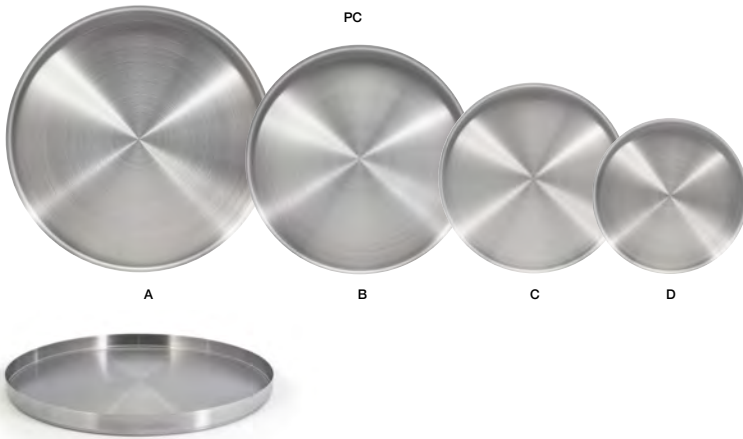

new collection

soho[®]

Soho's perfectly flat plating surface and modern raised rim, add edge to the traditional round.

A	11.5" Round Soho® Plate	11.5 dia x .75	Pack 4	DOS036WHP21	D	7.5" Round Soho® Plate	7.5 dia x .75	Pack 12	DSP040WHP23
B	10.75" Round Soho® Plate	10.75 dia x .75	Pack 4	DDP077WHP21	E	6.5" Round Soho® Plate	6.5 dia x .75	Pack 12	DAP085WHP23
C	9" Round Soho® Plate	9 dia x .75	Pack 6	DDP076WHP22	F	5" Round Soho® Plate	5 dia x .75	Pack 12	DAP084WHP23
					G	14" Round Soho® Platter	14 dia x 1	Pack 2	SPT066WHP20

A	12.25" Round Brushed Stainless Soho® Plate - Silver	12.25 dia x 1	Pack 4	DOS034BSS21
B	11" Round Brushed Stainless Soho® Plate - Silver	11 dia x 1	Pack 6	DDP070BSS22
C	9" Round Brushed Stainless Soho® Plate - Silver	9 dia x .5	Pack 12	DDP071BSS23
D	7.5" Round Brushed Stainless Soho® Plate - Silver	7.5 dia x .5	Pack 12	DSP038BSS23

A	8" Round Soho® Bowl - 48oz	8 dia x 2.25	Pack 4	DBO176WHP21	D	5.25" Round Soho® Bowl - 16oz	5.25 dia x 2	Pack 12	DBO173WHP23
B	7" Round Soho® Bowl - 36oz	7 dia x 2.25	Pack 6	DBO175WHP22	E	4.5" Round Soho® Bowl - 10oz	4.5 dia x 1.75	Pack 12	DBO172WHP23
C	6" Round Soho® Bowl - 24oz	6 dia x 2.25	Pack 6	DBO174WHP22	F	6oz Round Soho® Ramekin	4 dia x 1.5	Pack 12	ASC028WHP23
					G	11.75" Round Soho® Bowl - 160oz	11.75 dia x 3.3	Pack 2	BBO037WHP20