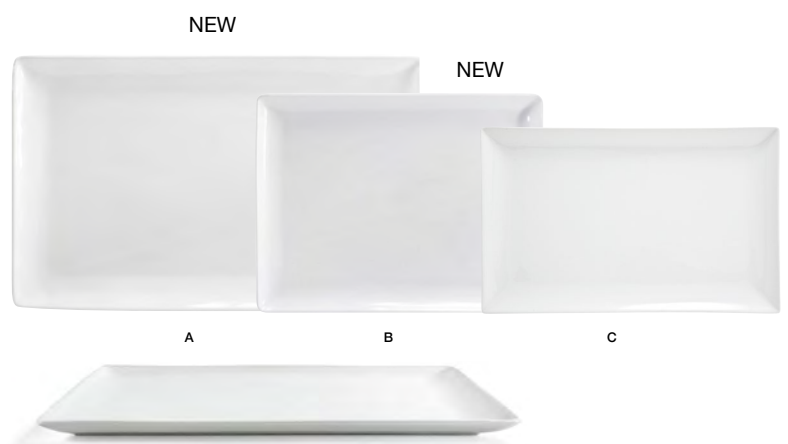

mod[®]

Modern linear shapes are impactful in their simplicity and promote creativity.

Ask about customization!

A	12" Square Mod® Plate	12 x 12 x .5	Pack 4	DOS005WHP21	D	8.25" Square Mod® Plate	8.25 x 8.25 x .5	Pack 12	DAP017WHP23
B	10.75" Square Mod® Plate	10.75 x 10.75 x .5	Pack 6	DDP067WHP22	E	6.5" Square Mod® Plate	6.5 x 6.5 x .5	Pack 12	DAP018WHP23
C	10" Square Mod® Plate	10 x 10 x .75	Pack 6	DDP022WHP23	F	5" Square Mod® Plate	5 x 5 x .25	Pack 12	DAP026WHP23
					G	15" Square Mod® Platter	15 x 15 x 1	Pack 2	BPT034WHP20

A	10.75" Square Mod® Divided Plate	10.75 x 10.75 x .5, 3oz per section	Pack 4	DDP072WHP21
B	7.5" Square Mod® Divided Plate	7.5 x 7.5 x 1, 2oz per section	Pack 12	DAP075WHP23

A	21" x 13" Mod® Platter	21 x 13 x 1	Pack 2	SPT065WHP20
B	17" x 13" Mod® Platter	17 x 13 x 1	Pack 2	BPT039WHP20
C	16.25" x 10.25" Mod® Ideal Platter	16.25 x 10.25 x 1	Pack 2	BPT032WHP20

A	12" x 9" Mod® Ideal Plate	12 x 9 x 1	Pack 4	DDP047WHP21
B	14" x 9.5" Mod® Ideal Dinner Plate	14 x 9.5 x 1	Pack 4	DOS004WHP21
C	7" x 5" Mod® Plate	7 x 5 x .5	Pack 12	DAP080WHP23

A	13" x 7" Mod® Plate	13 x 7 x .75	Pack 4	DDP066WHP21
B	11.5" x 4.25" Mod® Plate	11.5 x 4.25 x .75	Pack 4	DSU009WHP21