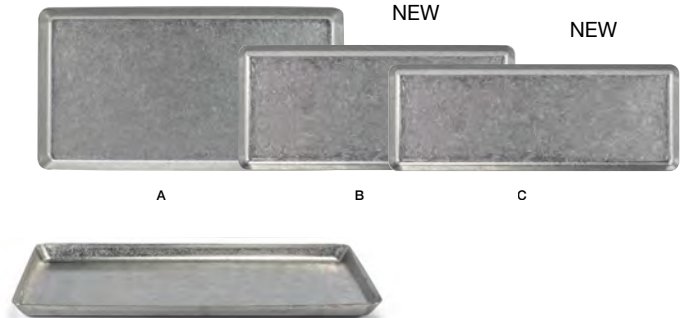

A	16.25" x 8.5" Triangle Mod® Plate	16.25 x 8.5 x .5	Pack 6	DSP014WHP22
B	12" x 6" Triangle Mod® Plate	12 x 6 x .5	Pack 12	DAP013WHP23
C	7.5" x 4" Triangle Mod® Plate	7.5 x 4 x .5	Pack 12	DAP045WHP23

Layer smaller Mod® Triangles, accommodates: 2 of the 12" x 6" Triangle Mod® Plates or 4 of the 7.5" x 4" Triangle Mod® Plate

Layer smaller Mod® Triangles, accommodates: 2 of the 7.5" x 4" Triangle Mod® Plates

High quality stainless steel with our rustic antique finish, is dishwasher safe and perfectly stackable.

NEW

A	14" x 9.5" Stainless Mod® Plate - Antique	14 x 9.5 x .75	Pack 4	DDP073ANS21
B	12.5" x 8.25" Stainless Mod® Plate - Antique	12.5 x 8.25 x .75	Pack 4	DSP039ANS21
C	8.25" x 6" Stainless Mod® Plate - Antique	8.25 x 6 x .5	Pack 6	DAP083ANS22

NEW

A	13" x 7" Stainless Mod® Plate - Antique	13 x 7 x .75	Pack 4	DDP074ANS21
B	10" x 4.5" Stainless Mod® Plate - Antique	10 x 4.5 x .5	Pack 6	RTR037ANS22
C	11.5" x 4.25" Stainless Mod® Plate - Antique	11.5 x 4.25 x .5	Pack 6	DSU010ANS22