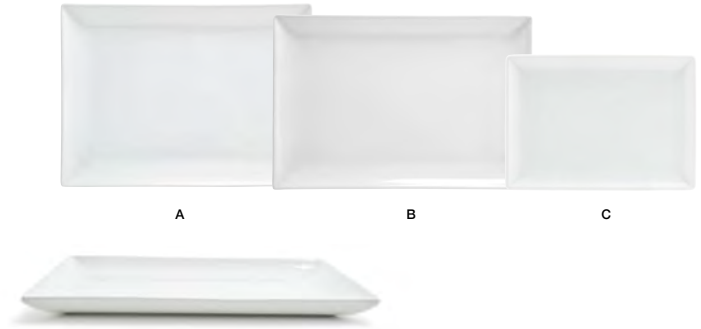

mod[®]

Modern linear shapes are impactful in their simplicity and promote creativity.

Ask about customization!

A	12" Square Mod® Plate	12 x 12 x .5	Pack 4	DOS005WHP21	D	8.25" Square Mod® Plate	8.25 x 8.25 x .5	Pack 12	DAP017WHP23
B	10.75" Square Mod® Plate	10.75 x 10.75 x .5	Pack 6	DDP067WHP22	E	6.5" Square Mod® Plate	6.5 x 6.5 x .5	Pack 12	DAP018WHP23
C	10" Square Mod® Plate	10 x 10 x .75	Pack 6	DDP022WHP23	F	5" Square Mod® Plate	5 x 5 x .25	Pack 12	DAP026WHP23
					G	15" Square Mod® Platter	15 x 15 x 1	Pack 2	BPT034WHP20

A	10.75" Square Mod® Divided Plate	10.75 x 10.75 x .5, 3oz per section	Pack 4	DDP072WHP21
B	7.5" Square Mod® Divided Plate	7.5 x 7.5 x 1, 2oz per section	Pack 12	DAP075WHP23

A	21" x 13" Mod® Platter	21 x 13 x 1	Pack 2	SPT065WHP20
B	17" x 13" Mod® Platter	17 x 13 x 1	Pack 2	BPT039WHP20
C	16.25" x 10.25" Mod® Ideal Platter	16.25 x 10.25 x 1	Pack 2	BPT032WHP20

A	12" x 9" Mod® Ideal Plate	12 x 9 x 1	Pack 4	DDP047WHP21
B	14" x 9.5" Mod® Ideal Dinner Plate	14 x 9.5 x 1	Pack 4	DOS004WHP21
C	7" x 5" Mod® Plate	7 x 5 x .5	Pack 12	DAP080WHP23

A	13" x 7" Mod® Plate	13 x 7 x .75	Pack 4	DDP066WHP21
B	11.5" x 4.25" Mod® Plate	11.5 x 4.25 x .75	Pack 4	DSU009WHP21