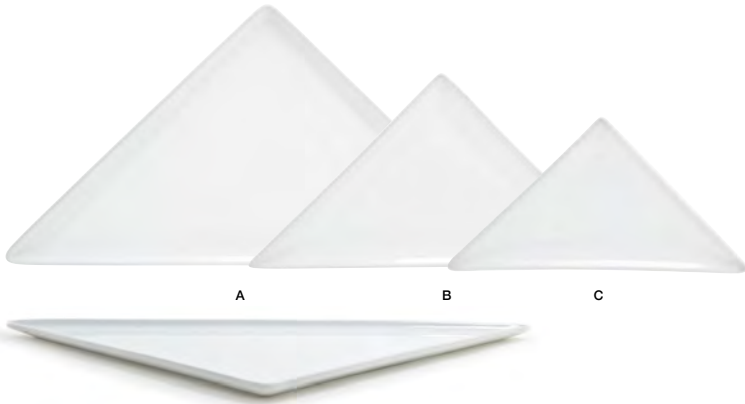

mod[®]

Modern linear shapes are impactful in their simplicity and promote creativity.

Ask about customization!

A	12" Square Mod® Plate	12 x 12 x .5	Pack 4	DOS005WHP21	D	8.25" Square Mod® Plate	8.25 x 8.25 x .5	Pack 12	DAP017WHP23
B	10.75" Square Mod® Plate	10.75 x 10.75 x .5	Pack 6	DDP067WHP22	E	6.5" Square Mod® Plate	6.5 x 6.5 x .5	Pack 12	DAP018WHP23
C	10" Square Mod® Plate	10 x 10 x .75	Pack 6	DDP022WHP23	F	5" Square Mod® Plate	5 x 5 x .25	Pack 12	DAP026WHP23
					G	15" Square Mod® Platter	15 x 15 x 1	Pack 2	BPT034WHP20

A	10.75" Square Mod® Divided Plate	10.75 x 10.75 x .5, 3oz per section	Pack 4	DDP072WHP21
B	7.5" Square Mod® Divided Plate	7.5 x 7.5 x 1, 2oz per section	Pack 12	DAP075WHP23

A	21" x 13" Mod® Platter	21 x 13 x 1	Pack 2	SPT065WHP20
B	17" x 13" Mod® Platter	17 x 13 x 1	Pack 2	BPT039WHP20
C	16.25" x 10.25" Mod® Ideal Platter	16.25 x 10.25 x 1	Pack 2	BPT032WHP20

A	12" x 9" Mod® Ideal Plate	12 x 9 x 1	Pack 4	DDP047WHP21
B	14" x 9.5" Mod® Ideal Dinner Plate	14 x 9.5 x 1	Pack 4	DOS004WHP21
C	7" x 5" Mod® Plate	7 x 5 x .5	Pack 12	DAP080WHP23

A	13" x 7" Mod® Plate	13 x 7 x .75	Pack 4	DDP066WHP21
B	11.5" x 4.25" Mod® Plate	11.5 x 4.25 x .75	Pack 4	DSU009WHP21