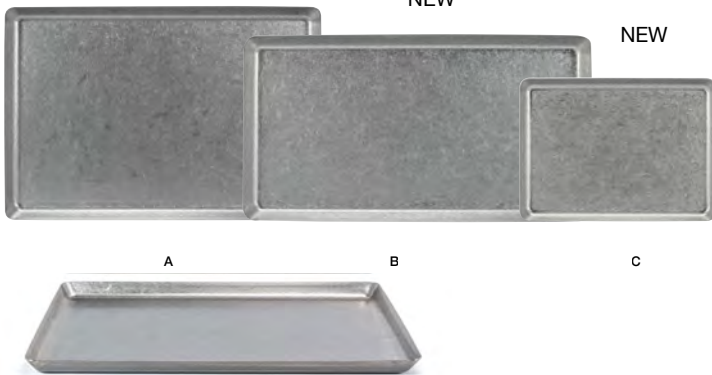

mod[®]

Modern linear shapes are impactful in their simplicity and promote creativity.

Ask about customization!

A	12" Square Mod® Plate	12 x 12 x .5	Pack 4	DOS005WHP21	D	8.25" Square Mod® Plate	8.25 x 8.25 x .5	Pack 12	DAP017WHP23
B	10.75" Square Mod® Plate	10.75 x 10.75 x .5	Pack 6	DDP067WHP22	E	6.5" Square Mod® Plate	6.5 x 6.5 x .5	Pack 12	DAP018WHP23
C	10" Square Mod® Plate	10 x 10 x .75	Pack 6	DDP022WHP23	F	5" Square Mod® Plate	5 x 5 x .25	Pack 12	DAP026WHP23
					G	15" Square Mod® Platter	15 x 15 x 1	Pack 2	BPT034WHP20

A	12" x 9" Mod® Ideal Plate	12 x 9 x 1	Pack 4	DDP047WHP21
B	14" x 9.5" Mod® Ideal Dinner Plate	14 x 9.5 x 1	Pack 4	DOS004WHP21
C	7" x 5" Mod® Plate	7 x 5 x .5	Pack 12	DAP080WHP23

A	13" x 7" Mod® Plate	13 x 7 x .75	Pack 4	DDP066WHP21
B	11.5" x 4.25" Mod® Plate	11.5 x 4.25 x .75	Pack 4	DSU009WHP21

A	16.25" x 8.5" Triangle Mod® Plate	16.25 x 8.5 x .5	Pack 6	DSP014WHP22
B	12" x 6" Triangle Mod® Plate	12 x 6 x .5	Pack 12	DAP013WHP23
C	7.5" x 4" Triangle Mod® Plate	7.5 x 4 x .5	Pack 12	DAP045WHP23

Layer smaller Mod® Triangles, accommodates: 2 of the 12" x 6" Triangle Mod® Plates or 4 of the 7.5" x 4" Triangle Mod® Plate

Layer smaller Mod® Triangles, accommodates: 2 of the 7.5" x 4" Triangle Mod® Plates

High quality stainless steel with our rustic antique finish, is dishwasher safe and perfectly stackable.

NEW

A	14" x 9.5" Stainless Mod® Plate - Antique	14 x 9.5 x .75	Pack 4	DDP073ANS21
B	12.5" x 8.25" Stainless Mod® Plate - Antique	12.5 x 8.25 x .75	Pack 4	DSP039ANS21
C	8.25" x 6" Stainless Mod® Plate - Antique	8.25 x 6 x .5	Pack 6	DAP083ANS22