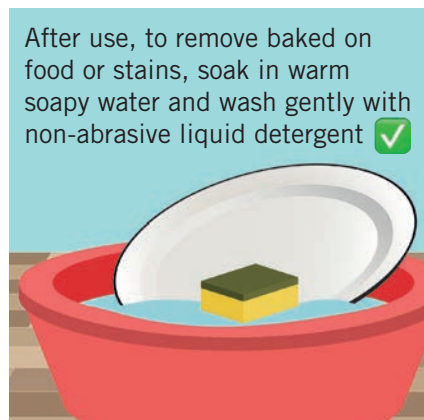

ENAMELWARE COLLECTION™

CARE & USE INSTRUCTIONS

Enamelware is a time-honored traditional serving vessel that has been used for centuries in many ways. Made from Vitreous Porcelain Enamel Coated Steel, a good quality enamelware product can last for years under the right conditions and cared for correctly. Just like any other porcelain piece in the market, it is not chip resistant and can become worn over the years. The steel substrate of the products is incredibly strong; however the porcelain coating is susceptible to chipping if handled roughly or repeatedly dropped on a hard surface.

TO EXTEND THE
LIFE OF YOUR
ENAMELWARE
PRODUCTS, WE
RECOMMEND THE
FOLLOWING:

ENAMELWARE PRODUCTS ARE...

- ✓ Commercial dishwasher safe (high & low temp)
- ✓ Heat safe up to 500°F / 260°C
- ✓ Induction safe
- ✓ Safe for direct flame
- ✓ Freezer safe

ENAMELWARE PRODUCTS ARE NOT...

- ✗ Microwave safe

Ships from Gurnee, IL 60031

World Headquarters: 801 Lakeside Drive, Gurnee, Illinois 60031
p: 847.855.9000 | f: 847.855.9012 | Customer service: 800.323.8321
info@tablecraft.com www.tablecraft.com facebook.com/tablecraft