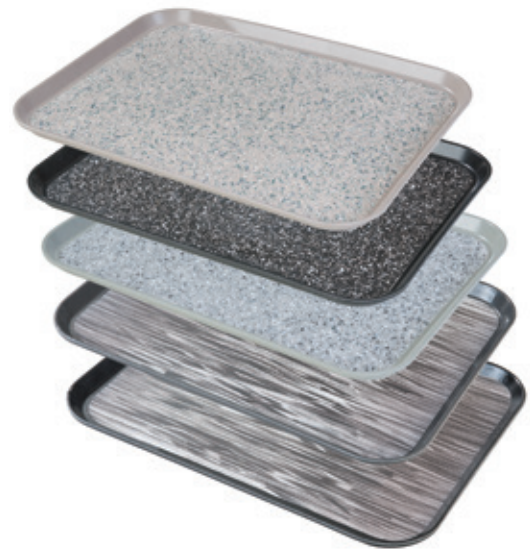

# Dinex Non-Skid Trays

## Innovation for Meal Delivery.

A breakthrough in traytop dining. Only Dinex offers a truly non-skid fiberglass tray. Maintain a lasting beautiful appearance and save money by eliminating paper tray covers. Remove over one ton of paper waste for every 100 beds per year. Your budget and the environment will thank you.