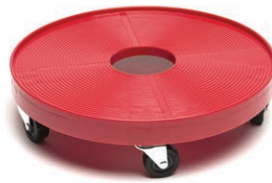

KEG DOLLY

STOCK # ICD-3000

Move kegs with little effort. Save your back - anyone can move kegs when you have them on Keg Dollies. Saves time in the cooler while keeping the staff behind the bar!

12" Model

16" Model

KEG CADDY

STOCK # ICD-5000

Perfect for moving heavy kegs of all sizes. Three wheels support the weight of the kegs and allow for effortless transportation. Perfect for restaurants, hotels, and bars!

KEG RACK

STOCK # DEV7000

Keep your cooler looking clean and organized with this simple solution to keg storage. All Keg Racks can be positioned side to side and back to back to make neat rows!

CART-A-CASE

KEG SERIES SPACER

STOCK # ICD-1000

Allows for simultaneous tapping of top and bottom kegs. No more shifting kegs. Eliminates the need for steel shelving.