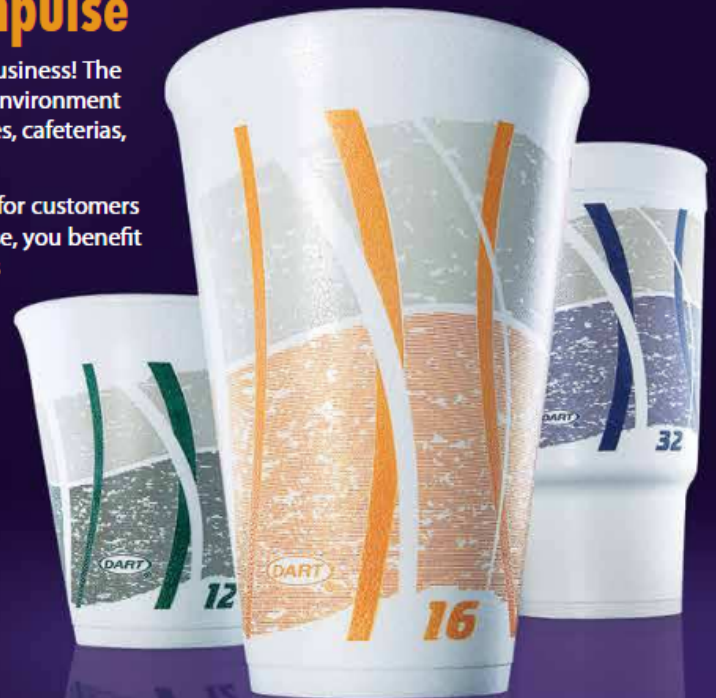

Impulse LX

Stock Printed Foam
Cups & Containers

Profitable sales are made on Impulse

Dart's Impulse stock print is sure to increase impulse sales in your business! The updated design and colors were developed to fit comfortably in any environment where hot or cold food or beverages are served—in convenience stores, cafeterias, coffee shops, at special events, and more.

Each Impulse cup and container is now color coded to make it easier for customers and employees to ensure the correct size is selected. And, with Impulse, you benefit from low minimum order requirements and quick turnaround times, as well as a cost savings when compared to custom printed products.

See what Impulse can do to energize food and beverage sales in your business.

- Dual use – one cup or container for both hot and cold
- Easy identification – color coded design with capacity printed on each size
- Pedestal-style car cups available – for big drinks on-the-go
- Promotes environmental benefits of foam – a message is printed on each cup and container

One Lid Size Fits Four Different Cups

Cups

Food Containers

Stock Number	Description	Print Color	Packing Bag/Case	Case Cube	Case Weight	Lids
Drink Cups						
8LX8E	8 oz.	Red	25/1000	4.1	6.9	Any 8 series lid
12LX16E	12 oz.	Green	20/1000	6.1	10.4	Any 16 series lid
16LX16E	16 oz.	Orange	25/1000	8.6	13.3	Any 16 series lid
20LX16E	20 oz.	Purple	20/500	6.5	9.4	Any 16 series lid
24LX16E	24 oz.	Green	20/500	7.9	10.9	Any 16 series lid
32AJ20E	32 oz.	Blue	16/400	7.9	10.9	Any 20 series lid
32AJ32E	32 oz.	Blue	25/500	7.7	13.0	Any 32 series lid
32LX32E	32 oz.	Blue	20/500	9.2	13.1	Any 32 series lid
44AJ32E	44 oz.	Green	15/300	7.7	10.6	Any 32 series lid
44TJ32E	44 oz.*	Green	20/300	7.0	9.6	Any 32 series lid
60AJ32E	60 oz.*	Blue	8/160	7.9	9.0	Any 32 series lid
Food Containers						
8SJ20E	8 oz.*	Green	50/1000	4.4	6.1	Any 20 series lid
12SJ20E	12 oz.*	Purple	25/500	3.1	5.6	Any 20 series lid
16MJ20E	16 oz.*	Orange	25/500	4.1	6.5	Any 20 series lid