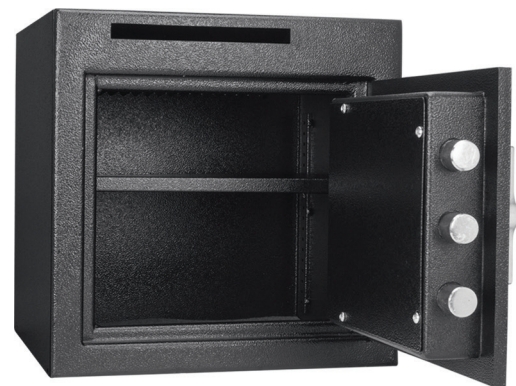

**1.15 Cubic Ft Rotary Hopper Keypad Depository Safe**  
AX13308

**Features**

- Top Loading Rotary Drop Door Is Engineered For Larger Drops Such As Envelopes and Deposit Bags. Simply Turn The Handle And The Drum Rotates To Drop The Items Securely Into The Safe

**1.12 Cubic Ft Slot Keypad Depository Safe**  
AX13314

**Features**

- Narrow Drop Slot For Items Such As Bills And Paperwork

Depository Safes

Model	Description	Outer Dimensions DxWxH inches	Inner Dimensions DxWxH inches	Cubic Feet	Body	Key Code Memory	Secondary Access	Locking System	Fireproof	Weight lbs
AX13308	1.15 Cubic Ft Rotary Hopper Keypad Depository Safe	14 x 14 x 20	13.75 x 11.3 x 12.75	1.15	Steel	1 Master Code 5 User Codes	2 back-up keys	3 Deadbolt lock	No	90.41
AX13314	1.12 Cubic Ft Slot Keypad Depository Safe	14 x 14 x 14	13.5 x 13.5 x 11	1.12	Steel	1 Master Code 5 User Codes	2 back-up keys	3 Deadbolt lock	No	66.15