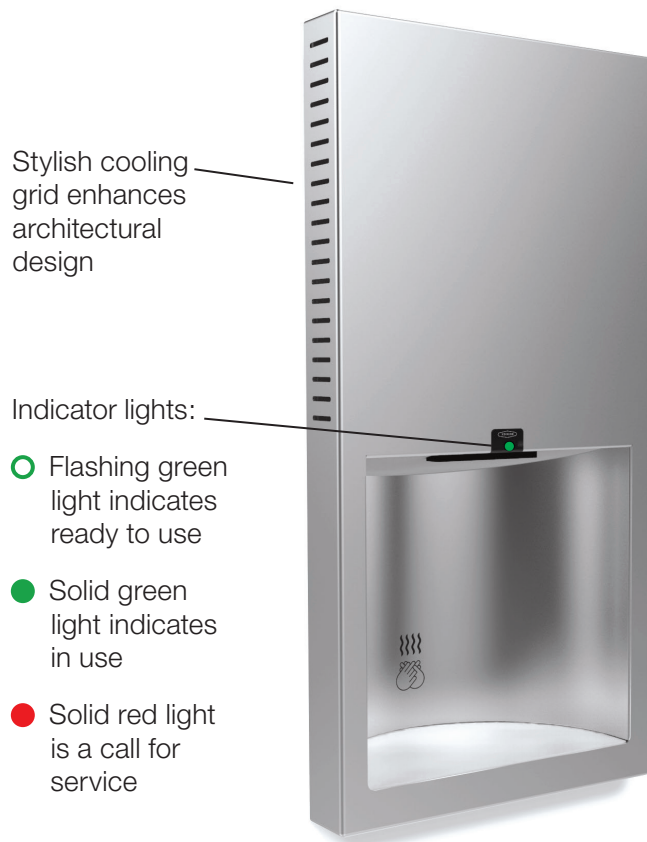

Spacious alcove provides a thorough, comfortable hand-drying experience

New Recessed B-3725 Hand Dryer: contemporary low-profile design, ADA compliant, splash-resistant.

- ADA-compliant, 2" wall projection
- Type 304 satin-finish stainless steel
- 17-second dry time, 70 dBA sound level
- Sustainable 1.0 KW rated power
- Installs in a 4" wall depth
- 5-year limited warranty