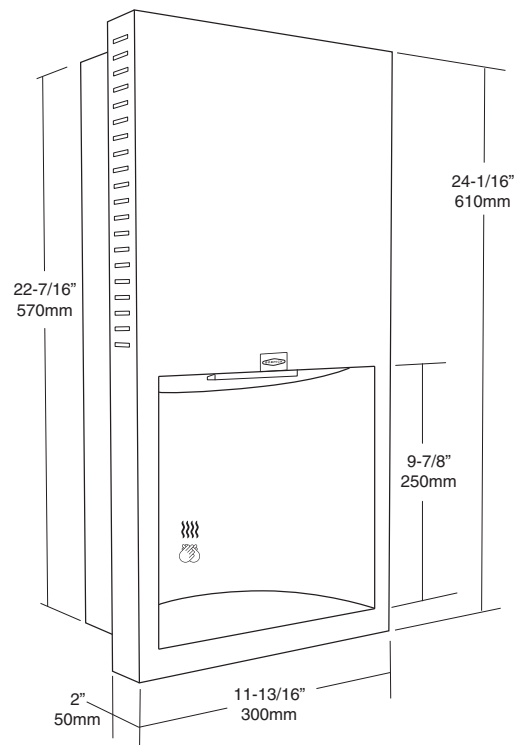

Spacious alcove provides a thorough, comfortable hand-drying experience

New Recessed B-3725 Hand Dryer: contemporary low-profile design, ADA compliant, splash-resistant.

- ADA-compliant, 2" wall projection
- Type 304 satin-finish stainless steel
- 17-second dry time, 70 dBA sound level
- Sustainable 1.0 KW rated power
- Installs in a 4" wall depth
- 5-year limited warranty