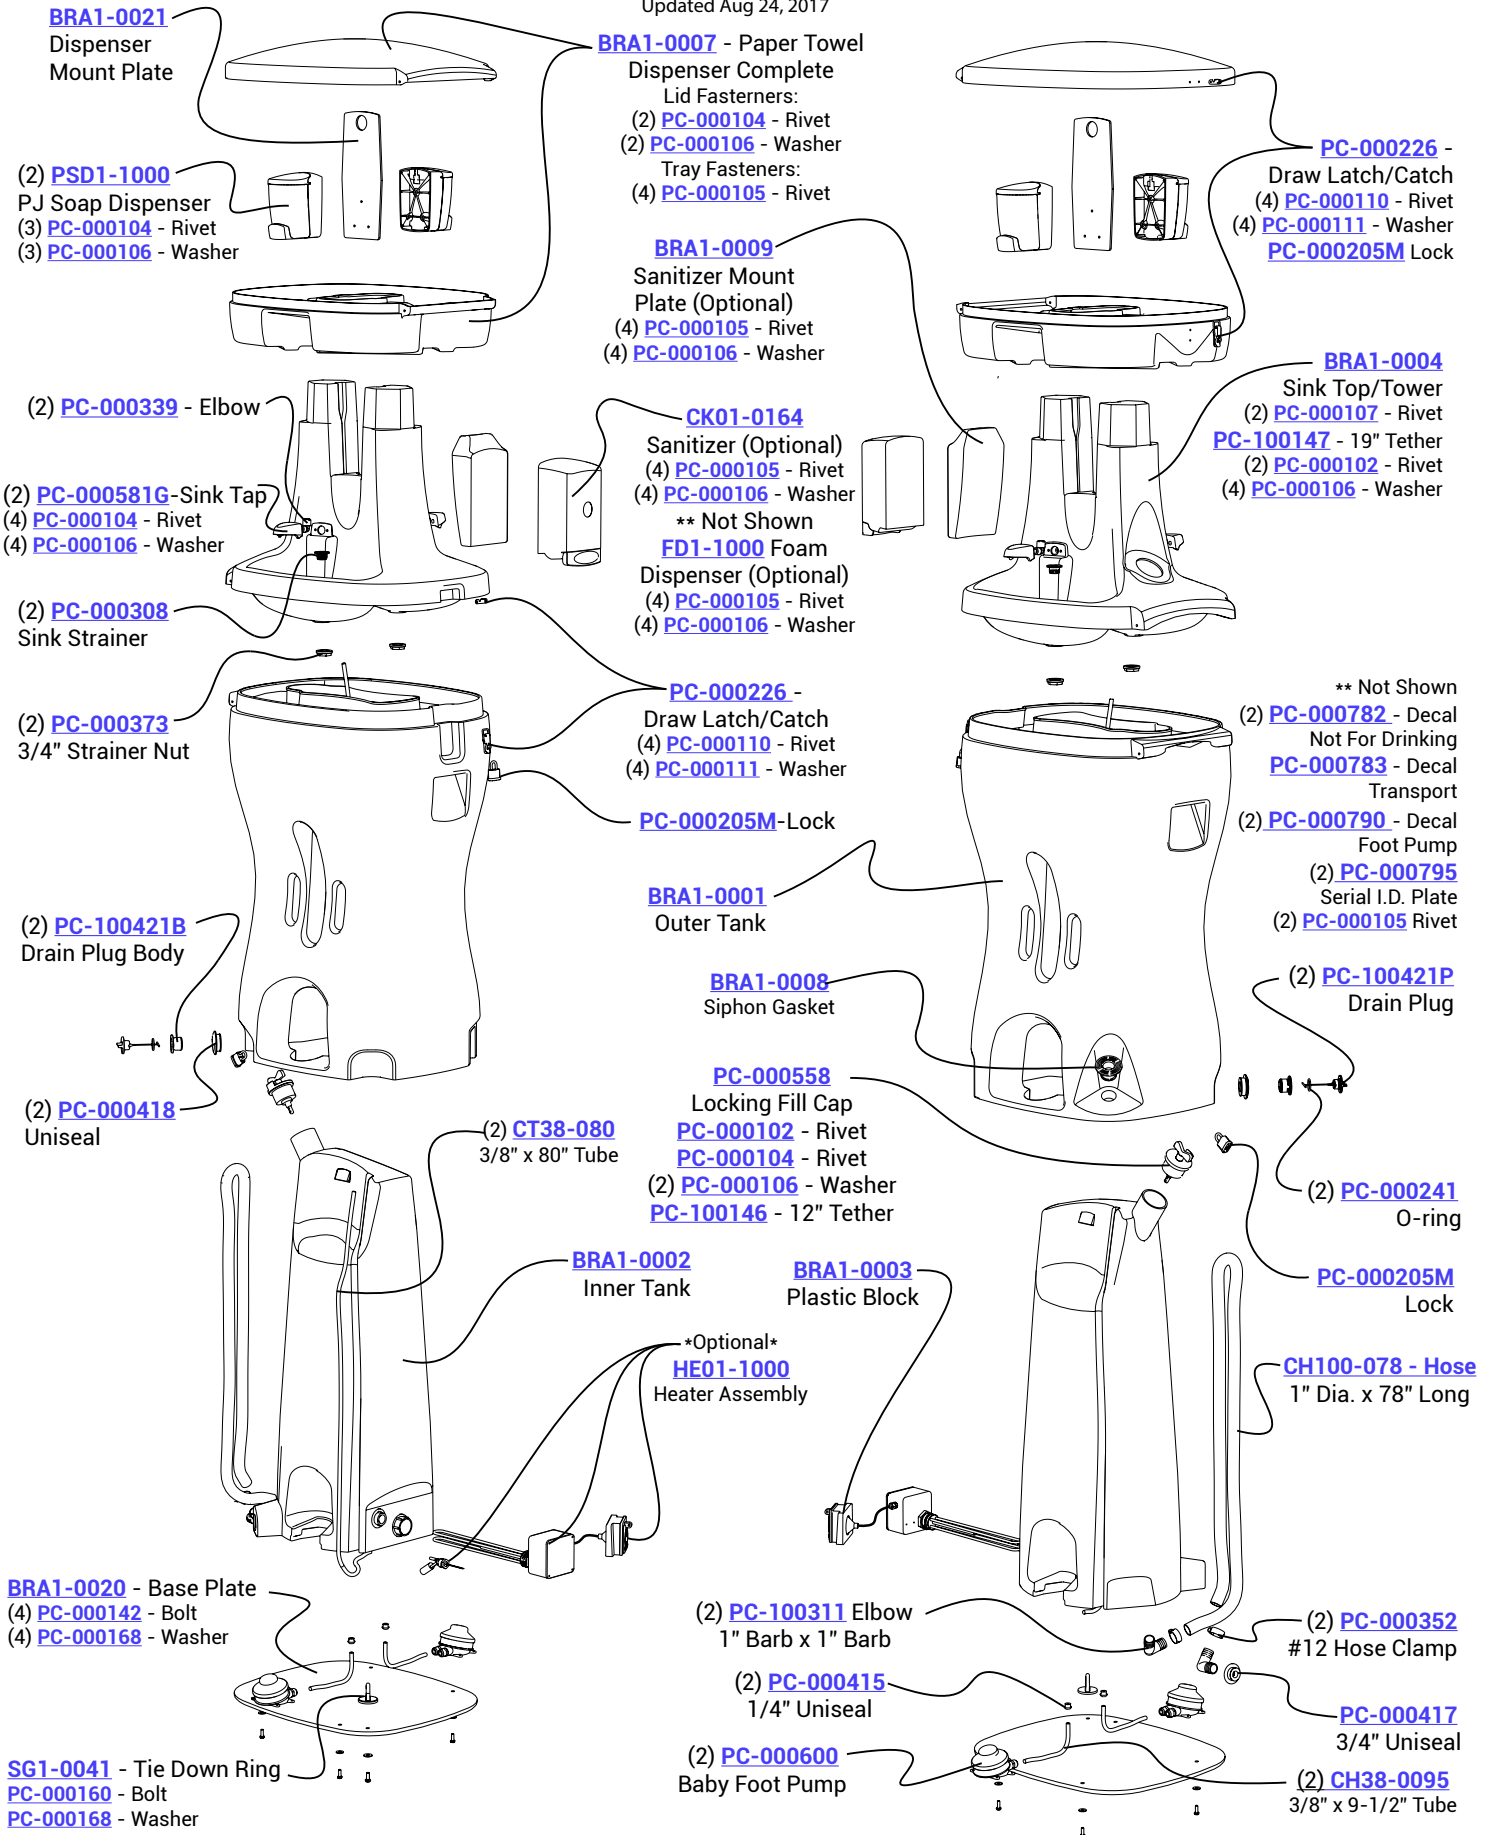

Bravo Sink - BRA1-1000/2000 (cold/heated)

Updated Aug 24, 2017

HE01-1000 Heating Element Assembly Parts

PSD1-1000 - PARTS DIAGRAM