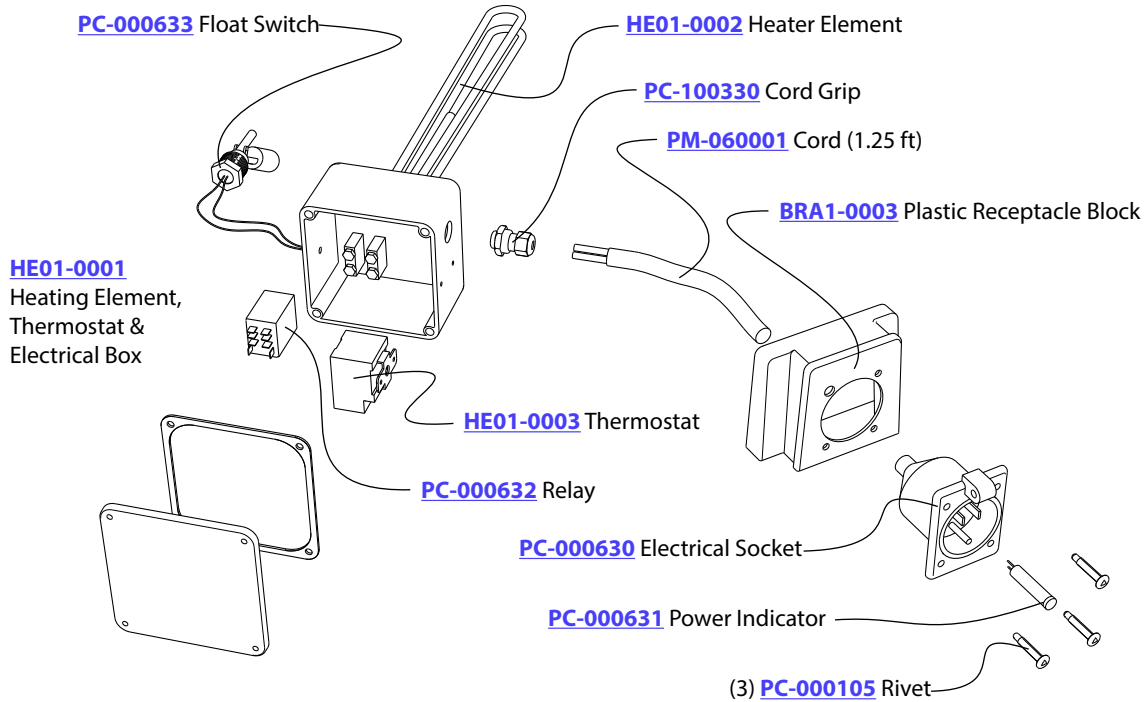

Bravo Sink - BRA1-1000/2000 (cold/heated)

Updated Aug 24, 2017

HE01-1000 Heating Element Assembly Parts

PSD1-1000 - PARTS DIAGRAM