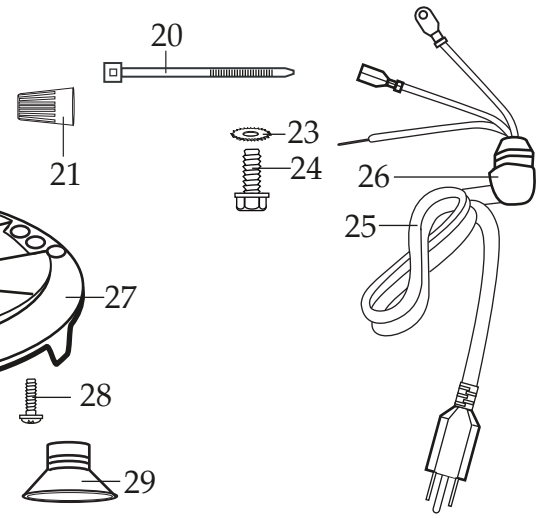

BB160S
 stainless steel container

013304
 NSF Label

500665
 2 Piece Lid

Parts for the 502508 Blending Assembly
 (that can be purchased separately)

014899
 Name Plate

501460
 Stainless Steel Container
 with Jar Bottom Assembly

025628
 Brush & Spring
 (2 required
 for 027255 motor)

Catalog	Model <i>(on units after 2009)</i>	Model <i>(on units after 2002)</i>	Model
BB160	WF1112217	51BL35	39BL67
BB160S	WF1112219	BB160S	

Illustration#	Part#	Description
1	018534	Lid Insert
2	024367-09	Black Outer Lid
3	018531-E	48 oz. Eastman Container
4	006890	Gasket
5	502508	Blending Assembly
6	015388-09	Black Jar Bottom
7	011700	Center Lid
8	013443	1 Qt. Outer Lid
9	024661	32 oz. Stainless Steel Container
10	014009	Coupling
11	003609	Washer <i>(on units after 10/13/2009)</i>
12	016094	Hole Plug (2 required)
13	013768	Screw (2 required <i>not used with zinc motors</i>)
14	017381-09-R	Black Jar Adapter
15	030171 018605	Housing Seal <i>(on units after 7/2009)</i> Housing Seal
16	014790- B-CHM 030217 016313	Chrome Base <i>(on units after 3/23/2012)</i> Chrome Base <i>(on units after 10/2009)</i> Chrome Base
17	029355 012698	Switch <i>(on units after 7/10/2009)</i> Switch
18	016236 015098	Hex Nut <i>(on units after 4/16/2010)</i> Nut Ring
19	030170 024595 001832 015383	Shoulder Screw & Washer (4 required <i>on units after 7/10/2009</i>) Screw & Washer (4 required <i>on units after 9/2000</i>) Screw (4 required) Washer (4 required used with 001832 screw)
20	013731	Cable Tie (2 required)
21	009051	Wire Nut
22	027255 024488	Motor (zinc cast – ETL listing <i>on units after 10/13/2009</i>) Motor (sheet metal – UL listing <i>Obsolete</i>)
23	002943	Lock Washer
24	027278 013659 015383 001832	Ground Screw <i>(on units after 10/14/2009)</i> Screw <i>(on units after 2002)</i> Washer (4 required) Screw (4 required)
25	501162	Cord Set