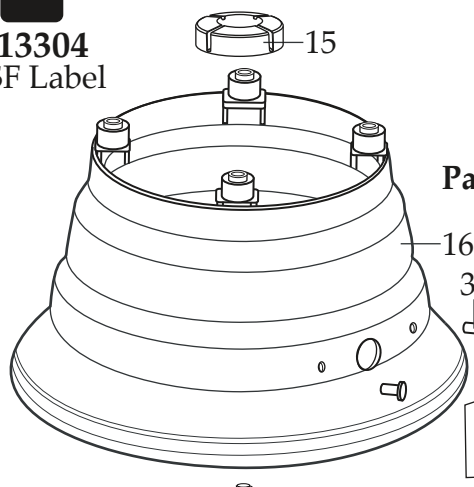

BB160S
 stainless steel container

013304
 NSF Label

500665
 2 Piece Lid

Parts for the 502508 Blending Assembly
 (that can be purchased separately)

014899
 Name Plate

501460
 Stainless Steel Container
 with Jar Bottom Assembly

025628
 Brush & Spring
 (2 required
 for 027255 motor)

Catalog	Model <i>(on units after 2009)</i>	Model <i>(on units after 2002)</i>	Model
BB160	WF1112217	51BL35	39BL67
BB160S	WF1112219	BB160S	

Illustration#	Part#	Description
1	018534	Lid Insert
2	024367-09	Black Outer Lid
3	018531-E	48 oz. Eastman Container
4	006890	Gasket
5	502508	Blending Assembly
6	015388-09	Black Jar Bottom
7	011700	Center Lid
8	013443	1 Qt. Outer Lid
9	024661	32 oz. Stainless Steel Container
10	014009	Coupling
11	003609	Washer <i>(on units after 10/13/2009)</i>
12	016094	Hole Plug (2 required)
13	013768	Screw (2 required <i>not used with zinc motors</i>)
14	017381-09-R	Black Jar Adapter
15	030171 018605	Housing Seal <i>(on units after 7/2009)</i> Housing Seal
16	014790- B-CHM 030217 016313	Chrome Base <i>(on units after 3/23/2012)</i> Chrome Base <i>(on units after 10/2009)</i> Chrome Base
17	029355 012698	Switch <i>(on units after 7/10/2009)</i> Switch
18	016236 015098	Hex Nut <i>(on units after 4/16/2010)</i> Nut Ring
19	030170 024595 001832 015383	Shoulder Screw & Washer (4 required <i>on units after 7/10/2009</i>) Screw & Washer (4 required <i>on units after 9/2000</i>) Screw (4 required) Washer (4 required used with 001832 screw)
20	013731	Cable Tie (2 required)
21	009051	Wire Nut
22	027255 024488	Motor (zinc cast – ETL listing <i>on units after 10/13/2009</i>) Motor (sheet metal – UL listing <i>Obsolete</i>)
23	002943	Lock Washer
24	027278 013659 015383 001832	Ground Screw <i>(on units after 10/14/2009)</i> Screw <i>(on units after 2002)</i> Washer (4 required) Screw (4 required)
25	501162	Cord Set