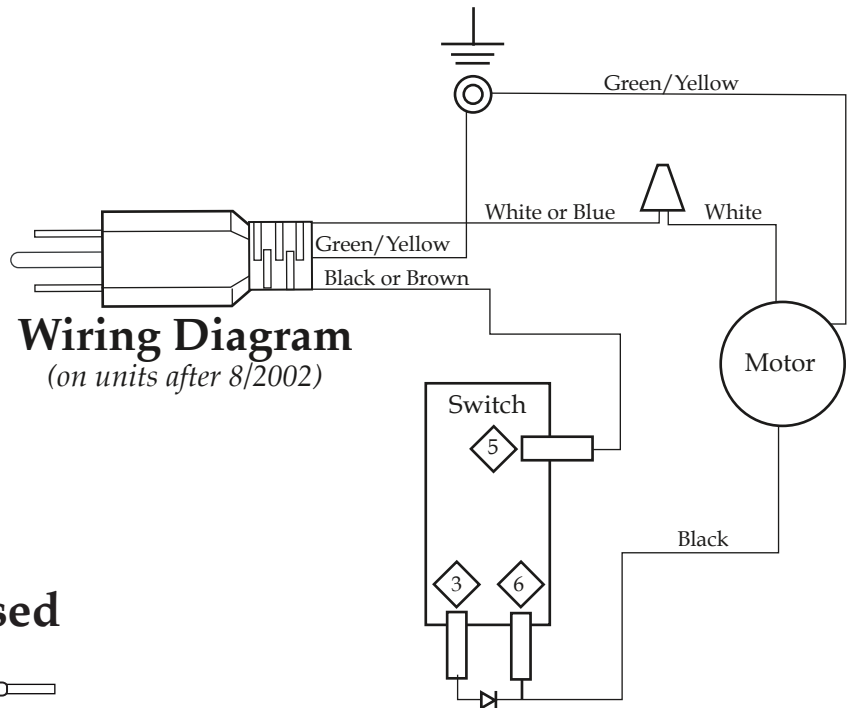

Catalog	Model <i>(on units after 2009)</i>	Model <i>(on units after 2002)</i>	Model
BB160	WF112217	51BL35	39BL67
BB160S	WF112219	BB160S	

Waring Factory Service Center
314 Ella T. Grasso Ave.
Torrington, CT 06790
Tele. 1-800-269-6640
Fax 860-496-9017
www.waringcommercialproducts.com

Illustration#	Part#	Description
26	016041	Strain Relief
27	024055-R	Bottom Plate ONLY
28	013659	Screw (3 required)
29	026278	Suction Cup Foot (3 required)
30	003532	Rivet (2 required)

Items No Longer Used
(on units before 8/2002)

501400 - Green Lead