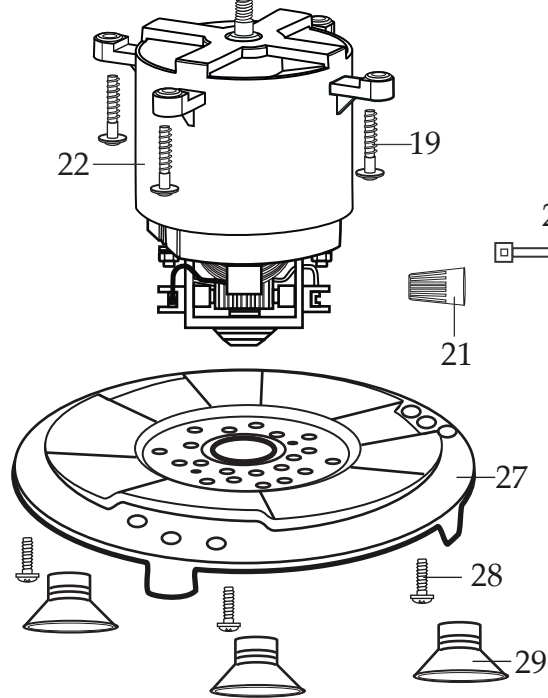

BB160S
 stainless steel container

013304
 NSF Label

500665
 2 Piece Lid

Parts for the 502508 Blending Assembly
 (that can be purchased separately)

014899
 Name Plate

501460
 Stainless Steel Container
 with Jar Bottom Assembly

025628
 Brush & Spring
 (2 required
 for 027255 motor)

Catalog	Model <i>(on units after 2009)</i>	Model <i>(on units after 2002)</i>	Model
BB160	WF1112217	51BL35	39BL67
BB160S	WF1112219	BB160S	

Illustration#	Part#	Description
1	018534	Lid Insert
2	024367-09	Black Outer Lid
3	018531-E	48 oz. Eastman Container
4	006890	Gasket
5	502508	Blending Assembly
6	015388-09	Black Jar Bottom
7	011700	Center Lid
8	013443	1 Qt. Outer Lid
9	024661	32 oz. Stainless Steel Container
10	014009	Coupling
11	003609	Washer <i>(on units after 10/13/2009)</i>
12	016094	Hole Plug (2 required)
13	013768	Screw (2 required <i>not used with zinc motors</i>)
14	017381-09-R	Black Jar Adapter
15	030171 018605	Housing Seal <i>(on units after 7/2009)</i> Housing Seal
16	014790- B-CHM 030217 016313	Chrome Base <i>(on units after 3/23/2012)</i> Chrome Base <i>(on units after 10/2009)</i> Chrome Base
17	029355 012698	Switch <i>(on units after 7/10/2009)</i> Switch
18	016236 015098	Hex Nut <i>(on units after 4/16/2010)</i> Nut Ring
19	030170 024595 001832 015383	Shoulder Screw & Washer (4 required <i>on units after 7/10/2009</i>) Screw & Washer (4 required <i>on units after 9/2000</i>) Screw (4 required) Washer (4 required used with 001832 screw)
20	013731	Cable Tie (2 required)
21	009051	Wire Nut
22	027255 024488	Motor (zinc cast – ETL listing <i>on units after 10/13/2009</i>) Motor (sheet metal – UL listing <i>Obsolete</i>)
23	002943	Lock Washer
24	027278 013659 015383 001832	Ground Screw <i>(on units after 10/14/2009)</i> Screw <i>(on units after 2002)</i> Washer (4 required) Screw (4 required)
25	501162	Cord Set