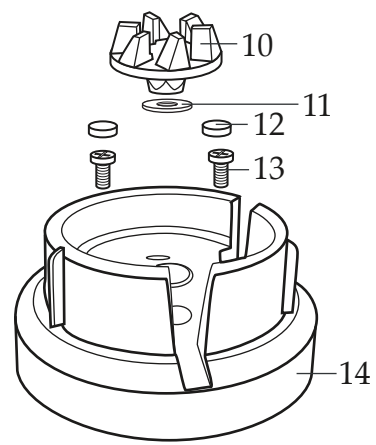

BB160S
 stainless steel container

013304
 NSF Label

500665
 2 Piece Lid

Parts for the 502508 Blending Assembly
 (that can be purchased separately)

014899
 Name Plate

501460
 Stainless Steel Container
 with Jar Bottom Assembly

025628
 Brush & Spring
 (2 required
 for 027255 motor)

Catalog	Model <i>(on units after 2009)</i>	Model <i>(on units after 2002)</i>	Model
BB160	WF1112217	51BL35	39BL67
BB160S	WF1112219	BB160S	

Illustration#	Part#	Description
1	018534	Lid Insert
2	024367-09	Black Outer Lid
3	018531-E	48 oz. Eastman Container
4	006890	Gasket
5	502508	Blending Assembly
6	015388-09	Black Jar Bottom
7	011700	Center Lid
8	013443	1 Qt. Outer Lid
9	024661	32 oz. Stainless Steel Container
10	014009	Coupling
11	003609	Washer <i>(on units after 10/13/2009)</i>
12	016094	Hole Plug (2 required)
13	013768	Screw (2 required <i>not used with zinc motors</i>)
14	017381-09-R	Black Jar Adapter
15	030171 018605	Housing Seal <i>(on units after 7/2009)</i> Housing Seal
16	014790- B-CHM 030217 016313	Chrome Base <i>(on units after 3/23/2012)</i> Chrome Base <i>(on units after 10/2009)</i> Chrome Base
17	029355 012698	Switch <i>(on units after 7/10/2009)</i> Switch
18	016236 015098	Hex Nut <i>(on units after 4/16/2010)</i> Nut Ring
19	030170 024595 001832 015383	Shoulder Screw & Washer (4 required <i>on units after 7/10/2009</i>) Screw & Washer (4 required <i>on units after 9/2000</i>) Screw (4 required) Washer (4 required used with 001832 screw)
20	013731	Cable Tie (2 required)
21	009051	Wire Nut
22	027255 024488	Motor (zinc cast – ETL listing <i>on units after 10/13/2009</i>) Motor (sheet metal – UL listing <i>Obsolete</i>)
23	002943	Lock Washer
24	027278 013659 015383 001832	Ground Screw <i>(on units after 10/14/2009)</i> Screw <i>(on units after 2002)</i> Washer (4 required) Screw (4 required)
25	501162	Cord Set