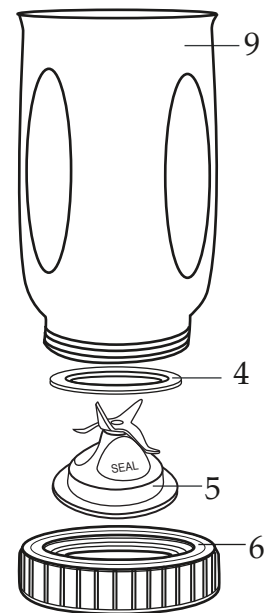

BB160S
 stainless steel container

013304
 NSF Label

500665
 2 Piece Lid

Parts for the 502508 Blending Assembly
 (that can be purchased separately)

014899
 Name Plate

501460
 Stainless Steel Container
 with Jar Bottom Assembly

025628
 Brush & Spring
 (2 required
 for 027255 motor)

Catalog	Model <i>(on units after 2009)</i>	Model <i>(on units after 2002)</i>	Model
BB160	WF1112217	51BL35	39BL67
BB160S	WF1112219	BB160S	

Illustration#	Part#	Description
1	018534	Lid Insert
2	024367-09	Black Outer Lid
3	018531-E	48 oz. Eastman Container
4	006890	Gasket
5	502508	Blending Assembly
6	015388-09	Black Jar Bottom
7	011700	Center Lid
8	013443	1 Qt. Outer Lid
9	024661	32 oz. Stainless Steel Container
10	014009	Coupling
11	003609	Washer <i>(on units after 10/13/2009)</i>
12	016094	Hole Plug (2 required)
13	013768	Screw (2 required <i>not used with zinc motors</i>)
14	017381-09-R	Black Jar Adapter
15	030171 018605	Housing Seal <i>(on units after 7/2009)</i> Housing Seal
16	014790- B-CHM 030217 016313	Chrome Base <i>(on units after 3/23/2012)</i> Chrome Base <i>(on units after 10/2009)</i> Chrome Base
17	029355 012698	Switch <i>(on units after 7/10/2009)</i> Switch
18	016236 015098	Hex Nut <i>(on units after 4/16/2010)</i> Nut Ring
19	030170 024595 001832 015383	Shoulder Screw & Washer (4 required <i>on units after 7/10/2009</i>) Screw & Washer (4 required <i>on units after 9/2000</i>) Screw (4 required) Washer (4 required used with 001832 screw)
20	013731	Cable Tie (2 required)
21	009051	Wire Nut
22	027255 024488	Motor (zinc cast – ETL listing <i>on units after 10/13/2009</i>) Motor (sheet metal – UL listing <i>Obsolete</i>)
23	002943	Lock Washer
24	027278 013659 015383 001832	Ground Screw <i>(on units after 10/14/2009)</i> Screw <i>(on units after 2002)</i> Washer (4 required) Screw (4 required)
25	501162	Cord Set