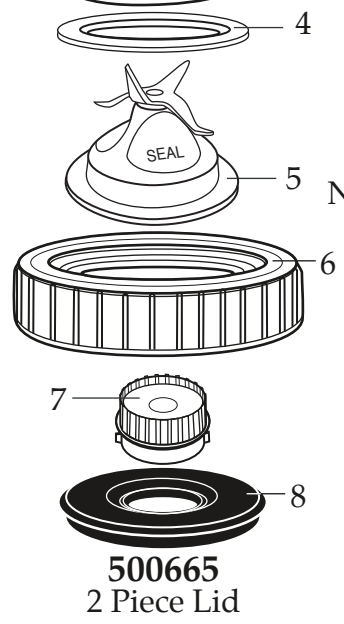

BB160S
 stainless steel container

013304
 NSF Label

500665
 2 Piece Lid

Parts for the 502508 Blending Assembly
 (that can be purchased separately)

014899
 Name Plate

501460
 Stainless Steel Container
 with Jar Bottom Assembly

025628
 Brush & Spring
 (2 required
 for 027255 motor)

Catalog	Model <i>(on units after 2009)</i>	Model <i>(on units after 2002)</i>	Model
BB160	WF1112217	51BL35	39BL67
BB160S	WF1112219	BB160S	

Illustration#	Part#	Description
1	018534	Lid Insert
2	024367-09	Black Outer Lid
3	018531-E	48 oz. Eastman Container
4	006890	Gasket
5	502508	Blending Assembly
6	015388-09	Black Jar Bottom
7	011700	Center Lid
8	013443	1 Qt. Outer Lid
9	024661	32 oz. Stainless Steel Container
10	014009	Coupling
11	003609	Washer <i>(on units after 10/13/2009)</i>
12	016094	Hole Plug (2 required)
13	013768	Screw (2 required <i>not used with zinc motors</i>)
14	017381-09-R	Black Jar Adapter
15	030171 018605	Housing Seal <i>(on units after 7/2009)</i> Housing Seal
16	014790- B-CHM 030217 016313	Chrome Base <i>(on units after 3/23/2012)</i> Chrome Base <i>(on units after 10/2009)</i> Chrome Base
17	029355 012698	Switch <i>(on units after 7/10/2009)</i> Switch
18	016236 015098	Hex Nut <i>(on units after 4/16/2010)</i> Nut Ring
19	030170 024595 001832 015383	Shoulder Screw & Washer (4 required <i>on units after 7/10/2009</i>) Screw & Washer (4 required <i>on units after 9/2000</i>) Screw (4 required) Washer (4 required used with 001832 screw)
20	013731	Cable Tie (2 required)
21	009051	Wire Nut
22	027255 024488	Motor (zinc cast – ETL listing <i>on units after 10/13/2009</i>) Motor (sheet metal – UL listing <i>Obsolete</i>)
23	002943	Lock Washer
24	027278 013659 015383 001832	Ground Screw <i>(on units after 10/14/2009)</i> Screw <i>(on units after 2002)</i> Washer (4 required) Screw (4 required)
25	501162	Cord Set