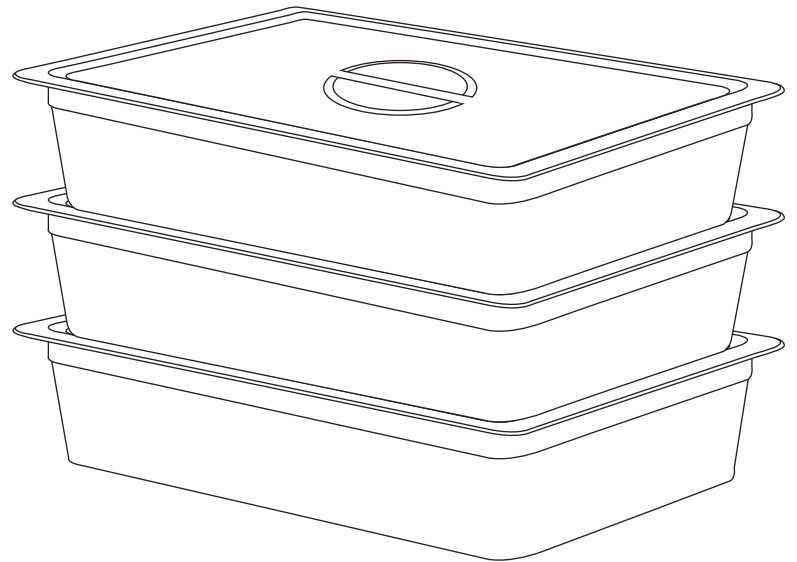

# Capacity Examples for 15" x 12" x 12" Food Delivery Bag

Thanks to this bag's superb versatility, there are nearly limitless possibilities of what could fit!

**2** 10" 1-2 Layer Cake Container

**3** 12" Deli Tray with Dome Lid

**2** 6" Half Size Steam Table Pan

**3** 4" Half Size Steam Table Pan

**4** 3" Half Size Steam Table Pan

**4** 2.5" Half Size Steam Table Pan

**2** 8 qt. Round or Square Container