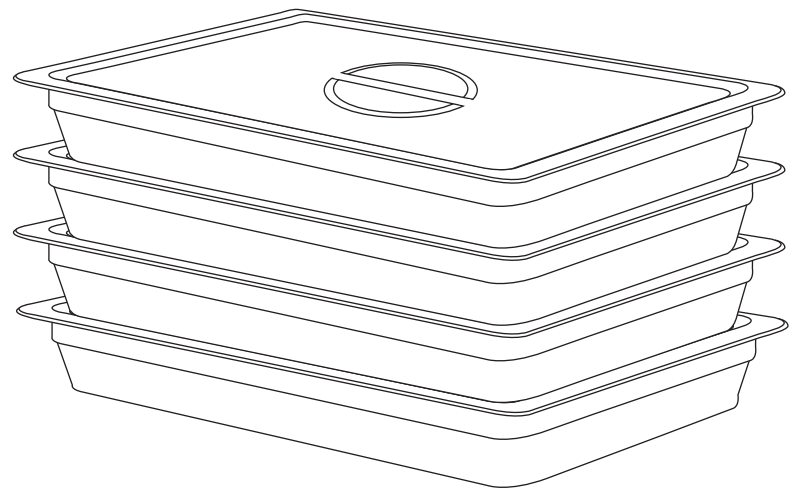

# Capacity Examples for 15" x 12" x 12" Food Delivery Bag

Thanks to this bag's superb versatility, there are nearly limitless possibilities of what could fit!

**2** 10" 1-2 Layer Cake Container

**3** 12" Deli Tray with Dome Lid

**2** 6" Half Size Steam Table Pan

**3** 4" Half Size Steam Table Pan

**4** 3" Half Size Steam Table Pan

**4** 2.5" Half Size Steam Table Pan

**2** 8 qt. Round or Square Container