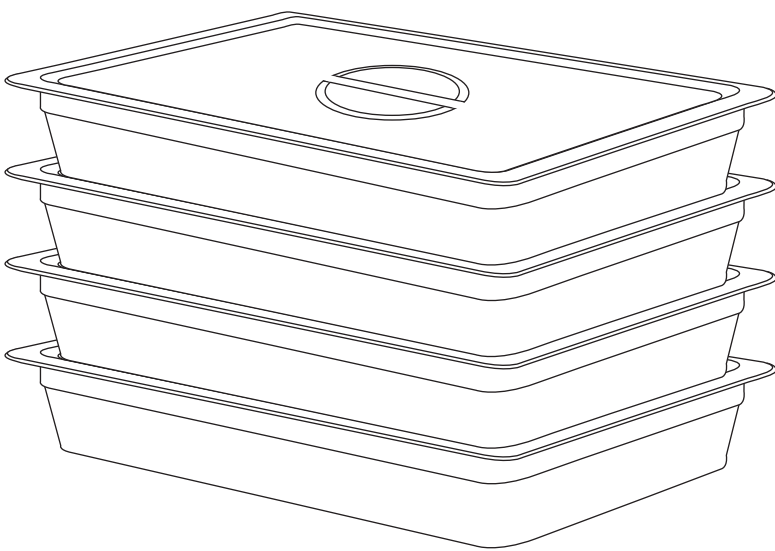

# Capacity Examples for 15" x 12" x 12" Food Delivery Bag

Thanks to this bag's superb versatility, there are nearly limitless possibilities of what could fit!

**2** 10" 1-2 Layer Cake Container

**3** 12" Deli Tray with Dome Lid

**2** 6" Half Size Steam Table Pan

**3** 4" Half Size Steam Table Pan

**4** 3" Half Size Steam Table Pan

**4** 2.5" Half Size Steam Table Pan

**2** 8 qt. Round or Square Container