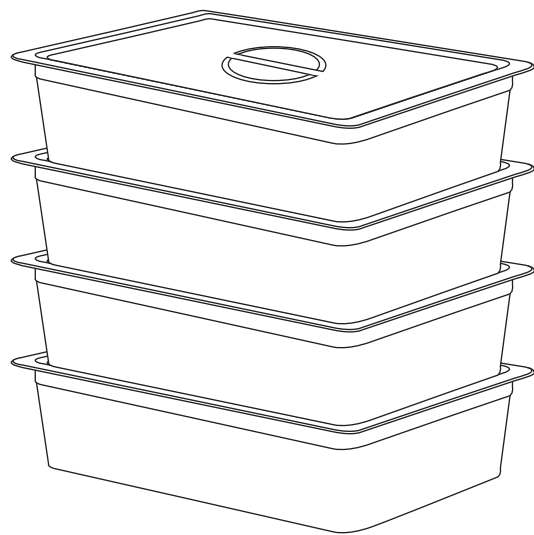

# Capacity Examples for 13" x 13" x 15 1/2" Food Delivery Bag

Thanks to this bag's superb versatility, there are nearly limitless possibilities of what could fit!

**2** 9" 2 - 3 Layer  
Cake Container

**3** 10" 1-2 Layer  
Cake Container

**4** 12" Deli Tray  
with Dome Lid

**2** 6" Half Size Steam Table Pan

**4** 4" Half Size Steam Table Pan

**5** 3" Half Size Steam Table Pan

**6** 2.5" Half Size Steam Table Pan

**2** 18 qt. Square Container