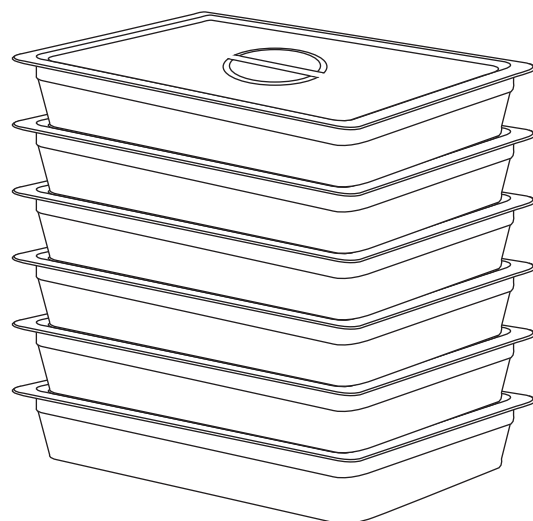

# Capacity Examples for 13" x 13" x 15 1/2" Food Delivery Bag

Thanks to this bag's superb versatility, there are nearly limitless possibilities of what could fit!

**2** 9" 2 - 3 Layer  
Cake Container

**3** 10" 1-2 Layer  
Cake Container

**4** 12" Deli Tray  
with Dome Lid

**2** 6" Half Size Steam Table Pan

**4** 4" Half Size Steam Table Pan

**5** 3" Half Size Steam Table Pan

**6** 2.5" Half Size Steam Table Pan

**2** 18 qt. Square Container