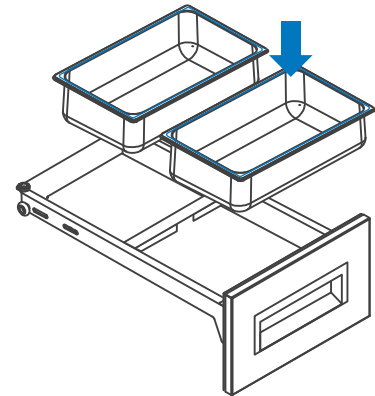

Refrigeration Drawer Compatible Pan Configurations

MODEL #17824680

CAPACITY 2 Full Size Pans

Fit Pans up to 4" Deep

PROPER DIVIDER BAR INSTALLATION

DIVIDER BAR #178SSUD12300
20.87" x 1.46" (530mm x 37mm)

(2) Full Size Pans

One Divider Bar

(1) Full Size Pan + (3) 1/3 Size Pans

One Divider Bar

(6) 1/3 Size Pans

One Divider Bar

(1) Full Size Pan + (6) 1/6 Size Pans

Two Divider Bars

(3) 1/3 Size Pans + (6) 1/6 Size Pans

Two Divider Bars

(12) 1/6 Size Pans

Three Divider Bars