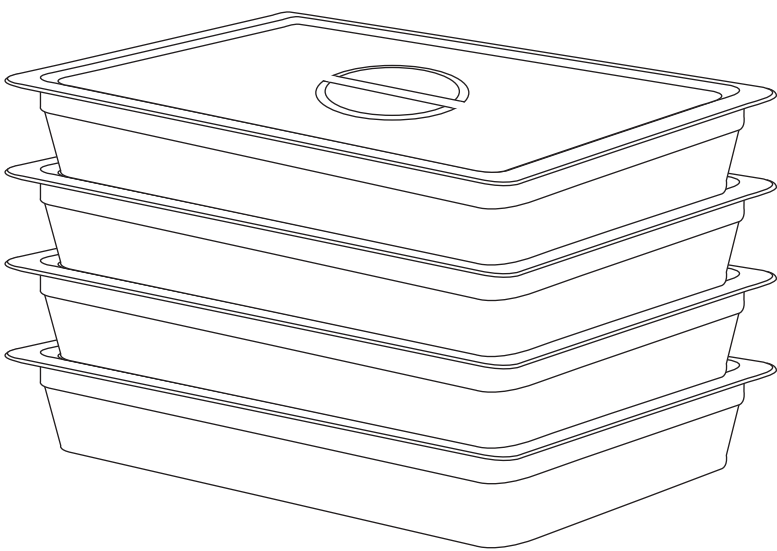

Capacity Examples for 15" x 12" x 12" Food Delivery Bag

Thanks to this bag's superb versatility, there are nearly limitless possibilities of what could fit!

2 10" 1-2 Layer Cake Container

3 12" Deli Tray with Dome Lid

2 6" Half Size Steam Table Pan

3 4" Half Size Steam Table Pan

4 3" Half Size Steam Table Pan

4 2.5" Half Size Steam Table Pan

2 8 qt. Round or Square Container