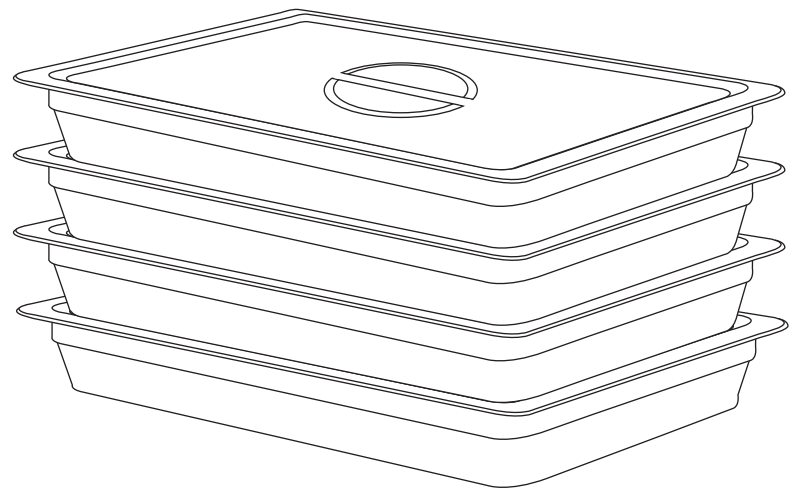

Capacity Examples for 15" x 12" x 12" Food Delivery Bag

Thanks to this bag's superb versatility, there are nearly limitless possibilities of what could fit!

2 10" 1-2 Layer Cake Container

3 12" Deli Tray with Dome Lid

2 6" Half Size Steam Table Pan

3 4" Half Size Steam Table Pan

4 3" Half Size Steam Table Pan

4 2.5" Half Size Steam Table Pan

2 8 qt. Round or Square Container