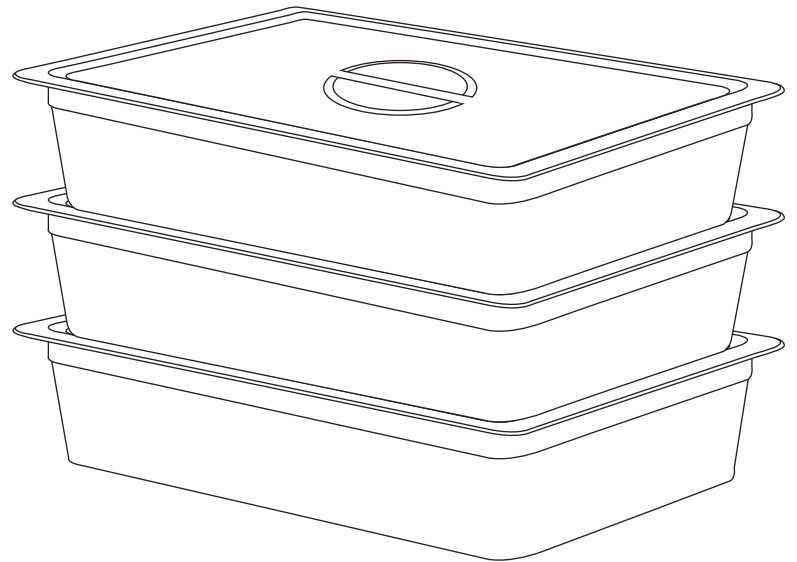

Capacity Examples for 15" x 12" x 12" Food Delivery Bag

Thanks to this bag's superb versatility, there are nearly limitless possibilities of what could fit!

2 10" 1-2 Layer Cake Container

3 12" Deli Tray with Dome Lid

2 6" Half Size Steam Table Pan

3 4" Half Size Steam Table Pan

4 3" Half Size Steam Table Pan

4 2.5" Half Size Steam Table Pan

2 8 qt. Round or Square Container