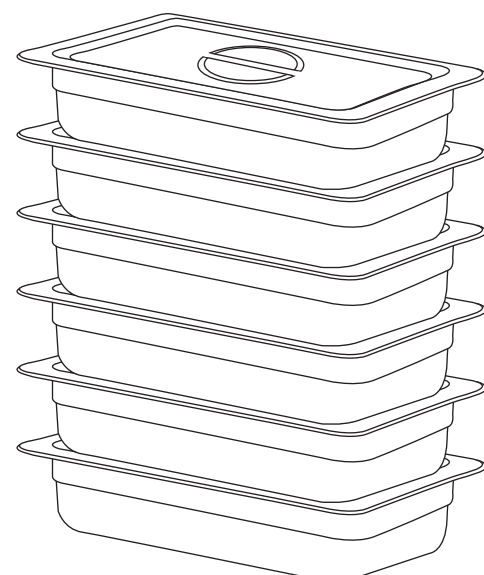

Capacity Examples for 12" x 9" x 11½" Food Delivery Bag

Thanks to this bag's superb versatility, there are nearly limitless possibilities of what could fit!

3 9" x 6" x 3"
Foam Take-Out Container

1 8 qt.
Round Container

2 2 qt.
Round Container

2 6" Quarter Size Steam Table Pan

3 4" Quarter Size Steam Table Pan

5 3" Quarter Size Steam Table Pan

6 2.5" Quarter Size Steam Table Pan