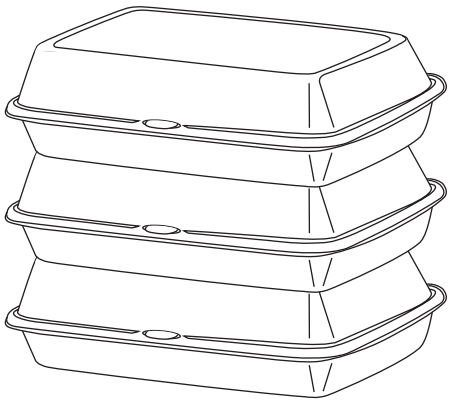

Capacity Examples for 12" x 9" x 11½" Food Delivery Bag

Thanks to this bag's superb versatility, there are nearly limitless possibilities of what could fit!

3 9" x 6" x 3"
Foam Take-Out Container

1 8 qt.
Round Container

2 2 qt.
Round Container

2 6" Quarter Size Steam Table Pan

3 4" Quarter Size Steam Table Pan

5 3" Quarter Size Steam Table Pan

6 2.5" Quarter Size Steam Table Pan