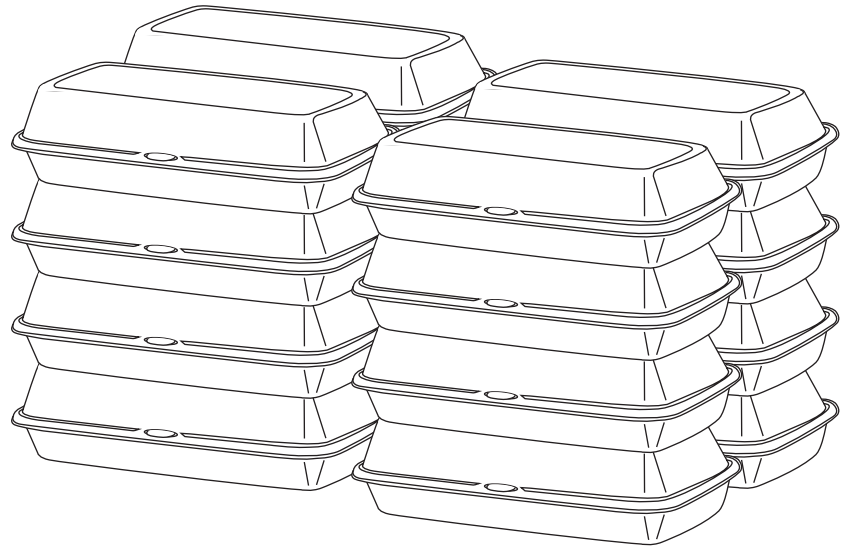

Capacity Examples for 22" x 13" x 14" Food Delivery Bag

Thanks to this bag's superb versatility, there are nearly limitless possibilities of what could fit!

4 8" or 9" 2-3 Layer Cake Container

2 1/4 Size 2-3 Layer Sheet Cake Tray

24 6" x 6" x 3" Foam Take-Out Container

16 10" x 5.5" x 3" Foam Take-Out Container

2 18 qt. Square Container

2 160oz. Coffee To-Go Box

2 6" Full Size Steam Table Pan

3 4" Full Size Steam Table Pan

5 3" Full Size Steam Table Pan

6 2.5" Full Size Steam Table Pan