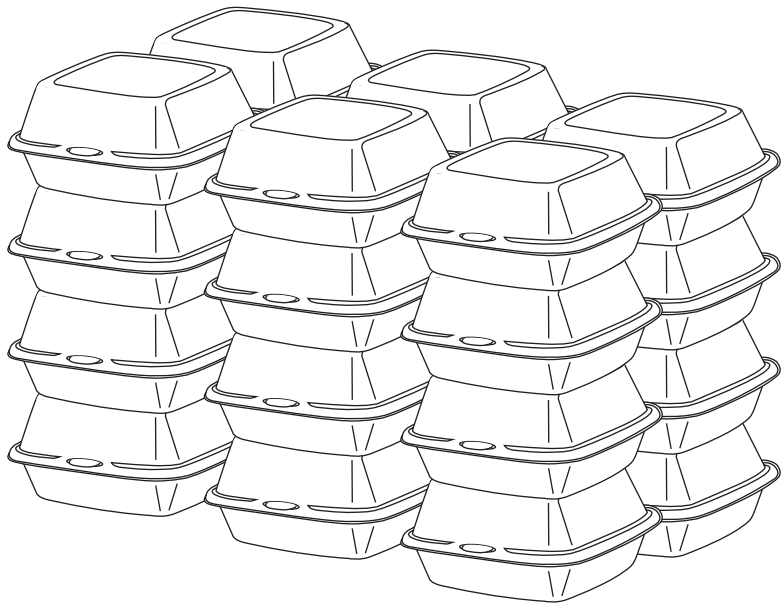

Capacity Examples for 22" x 13" x 14" Food Delivery Bag

Thanks to this bag's superb versatility, there are nearly limitless possibilities of what could fit!

4 8" or 9" 2-3 Layer Cake Container

2 1/4 Size 2-3 Layer Sheet Cake Tray

24 6" x 6" x 3" Foam Take-Out Container

16 10" x 5.5" x 3" Foam Take-Out Container

2 18 qt. Square Container

2 160oz. Coffee To-Go Box

2 6" Full Size Steam Table Pan

3 4" Full Size Steam Table Pan

5 3" Full Size Steam Table Pan

6 2.5" Full Size Steam Table Pan