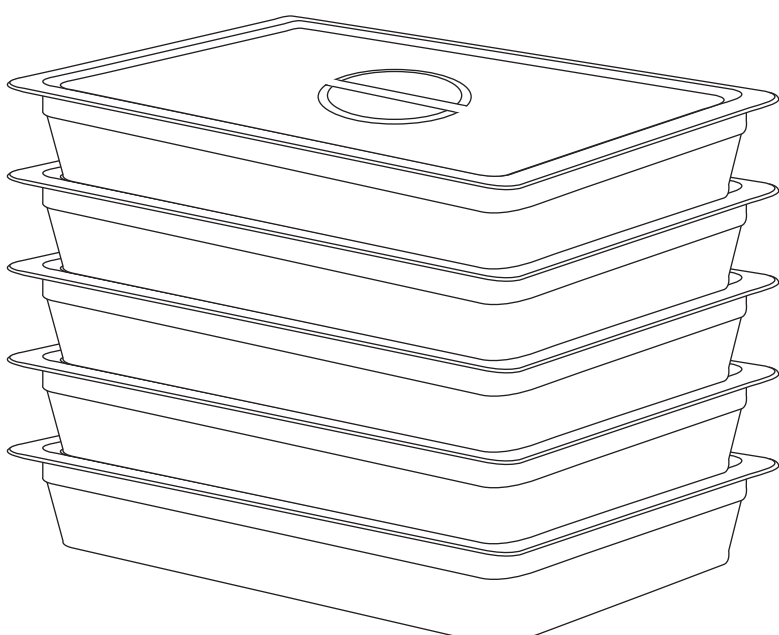

Capacity Examples for 22" x 13" x 14" Food Delivery Bag

Thanks to this bag's superb versatility, there are nearly limitless possibilities of what could fit!

4 8" or 9" 2-3 Layer Cake Container

2 1/4 Size 2-3 Layer Sheet Cake Tray

24 6" x 6" x 3" Foam Take-Out Container

16 10" x 5.5" x 3" Foam Take-Out Container

2 18 qt. Square Container

2 160oz. Coffee To-Go Box

2 6" Full Size Steam Table Pan

3 4" Full Size Steam Table Pan

5 3" Full Size Steam Table Pan

6 2.5" Full Size Steam Table Pan