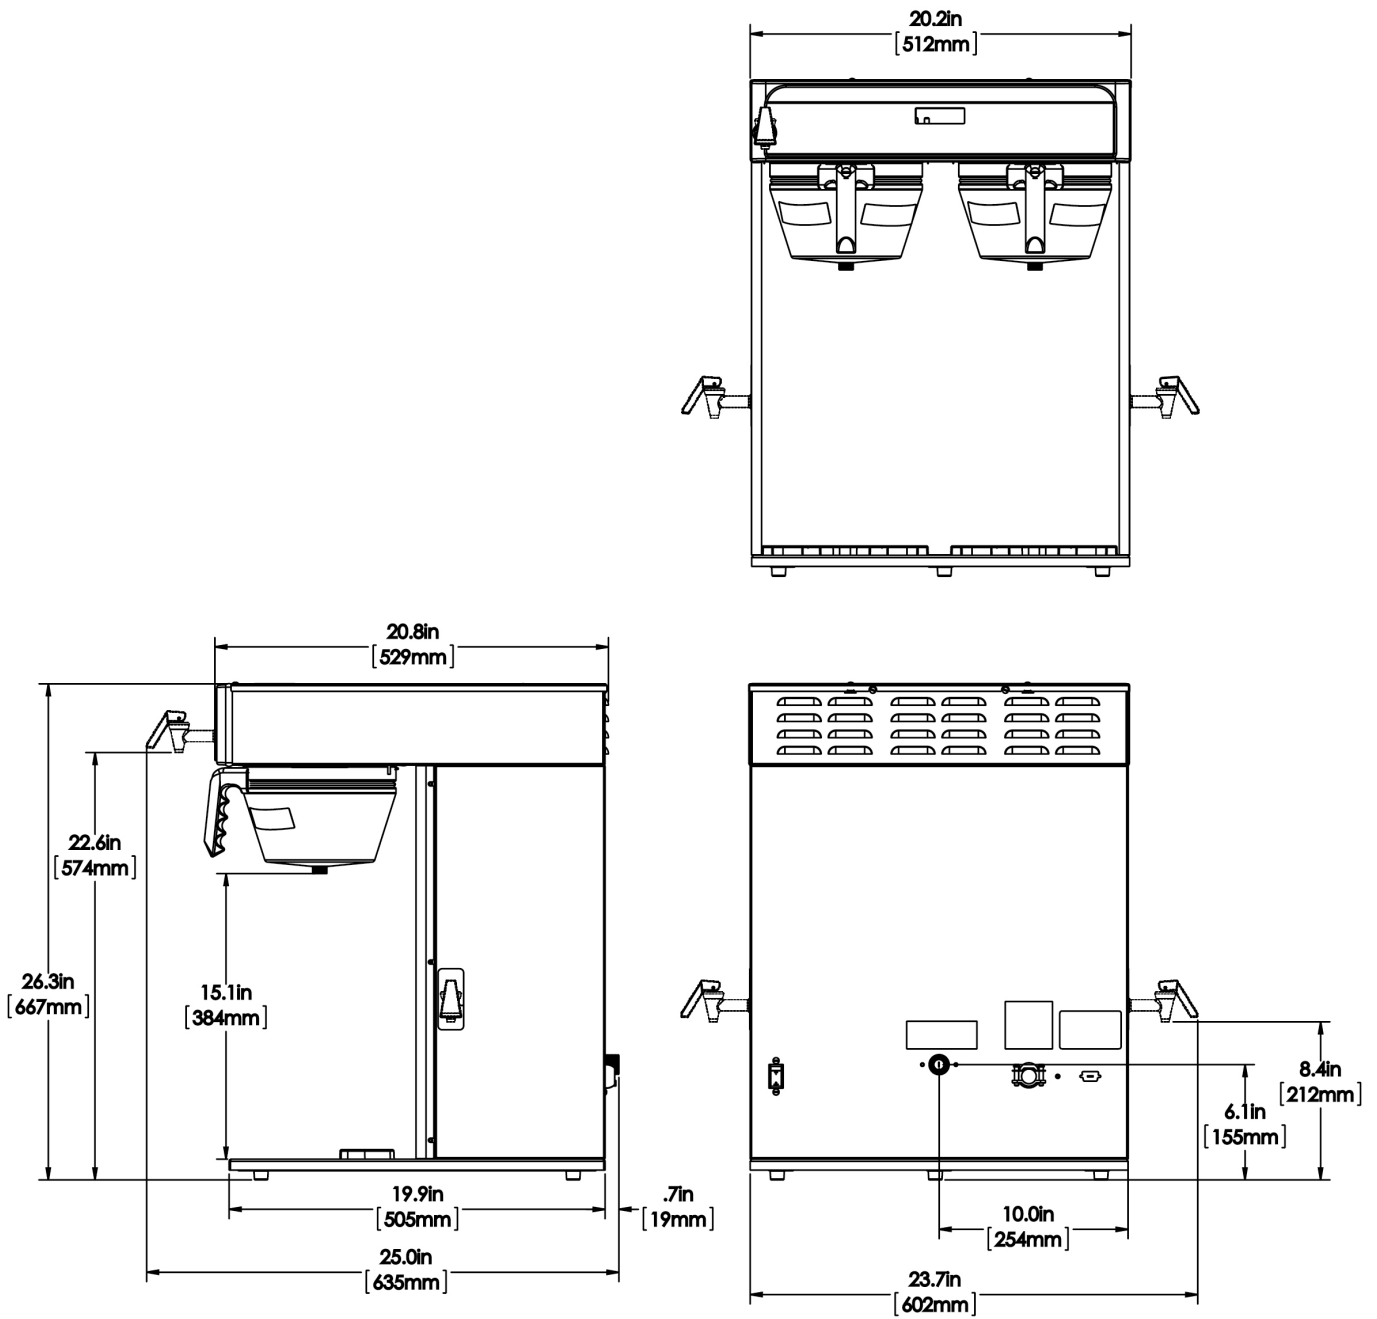

ICB-DBC-TWIN

26.2" x 22.6" x 20.1"
(66.5cm x 57.4cm x 51.1cm)

Servers and airpots sold separately

- Brews into 2.5 to 3.8L (84 to 128oz) airpots and 3.8 and 5.7L (1 to 1.5gal) baseless ThermoFresh® servers for easy transport of coffee to other locations
- Each side has 3 brew buttons, allowing for 3 separate brewing profiles. Two programmable batch switches allow full and half batch brewing.
- BrewWISE® intelligence with pre-infusion and pulse brew for maximum flavor extraction
- Compatible with BUNNlink®
- Digital display in English/Spanish for easier programming and control. Advertising messages and machine status also displayed. Display capable of showing English or Metric measurements.
- Easy pulse display allows for simplified programming of pulse routine
- Energy-saver mode reduces tank temperature during idle periods
- Hot water faucet
- Large 5.6gal (21.2L) tank provides back-to-back brewing capacity at 120/208-240V applications

Created on:
04/20/2016

Unit			Shipping					
	Width	Height	Depth	Width	Height	Depth	Weight	Volume
English	20.1 in.	26.2 in.	22.6 in.	-	-	-	78.460 lbs	-
Metric	51.1 cm	66.5 cm	57.4 cm	-	-	-	35.589 kgs	-

BUNN® reserves the right to change specifications and product design without notice. Such revisions do not entitle the buyer to corresponding changes, improvements, additions or replacements for previously purchased equipment. For most current specifications and other info visit bunn.com.