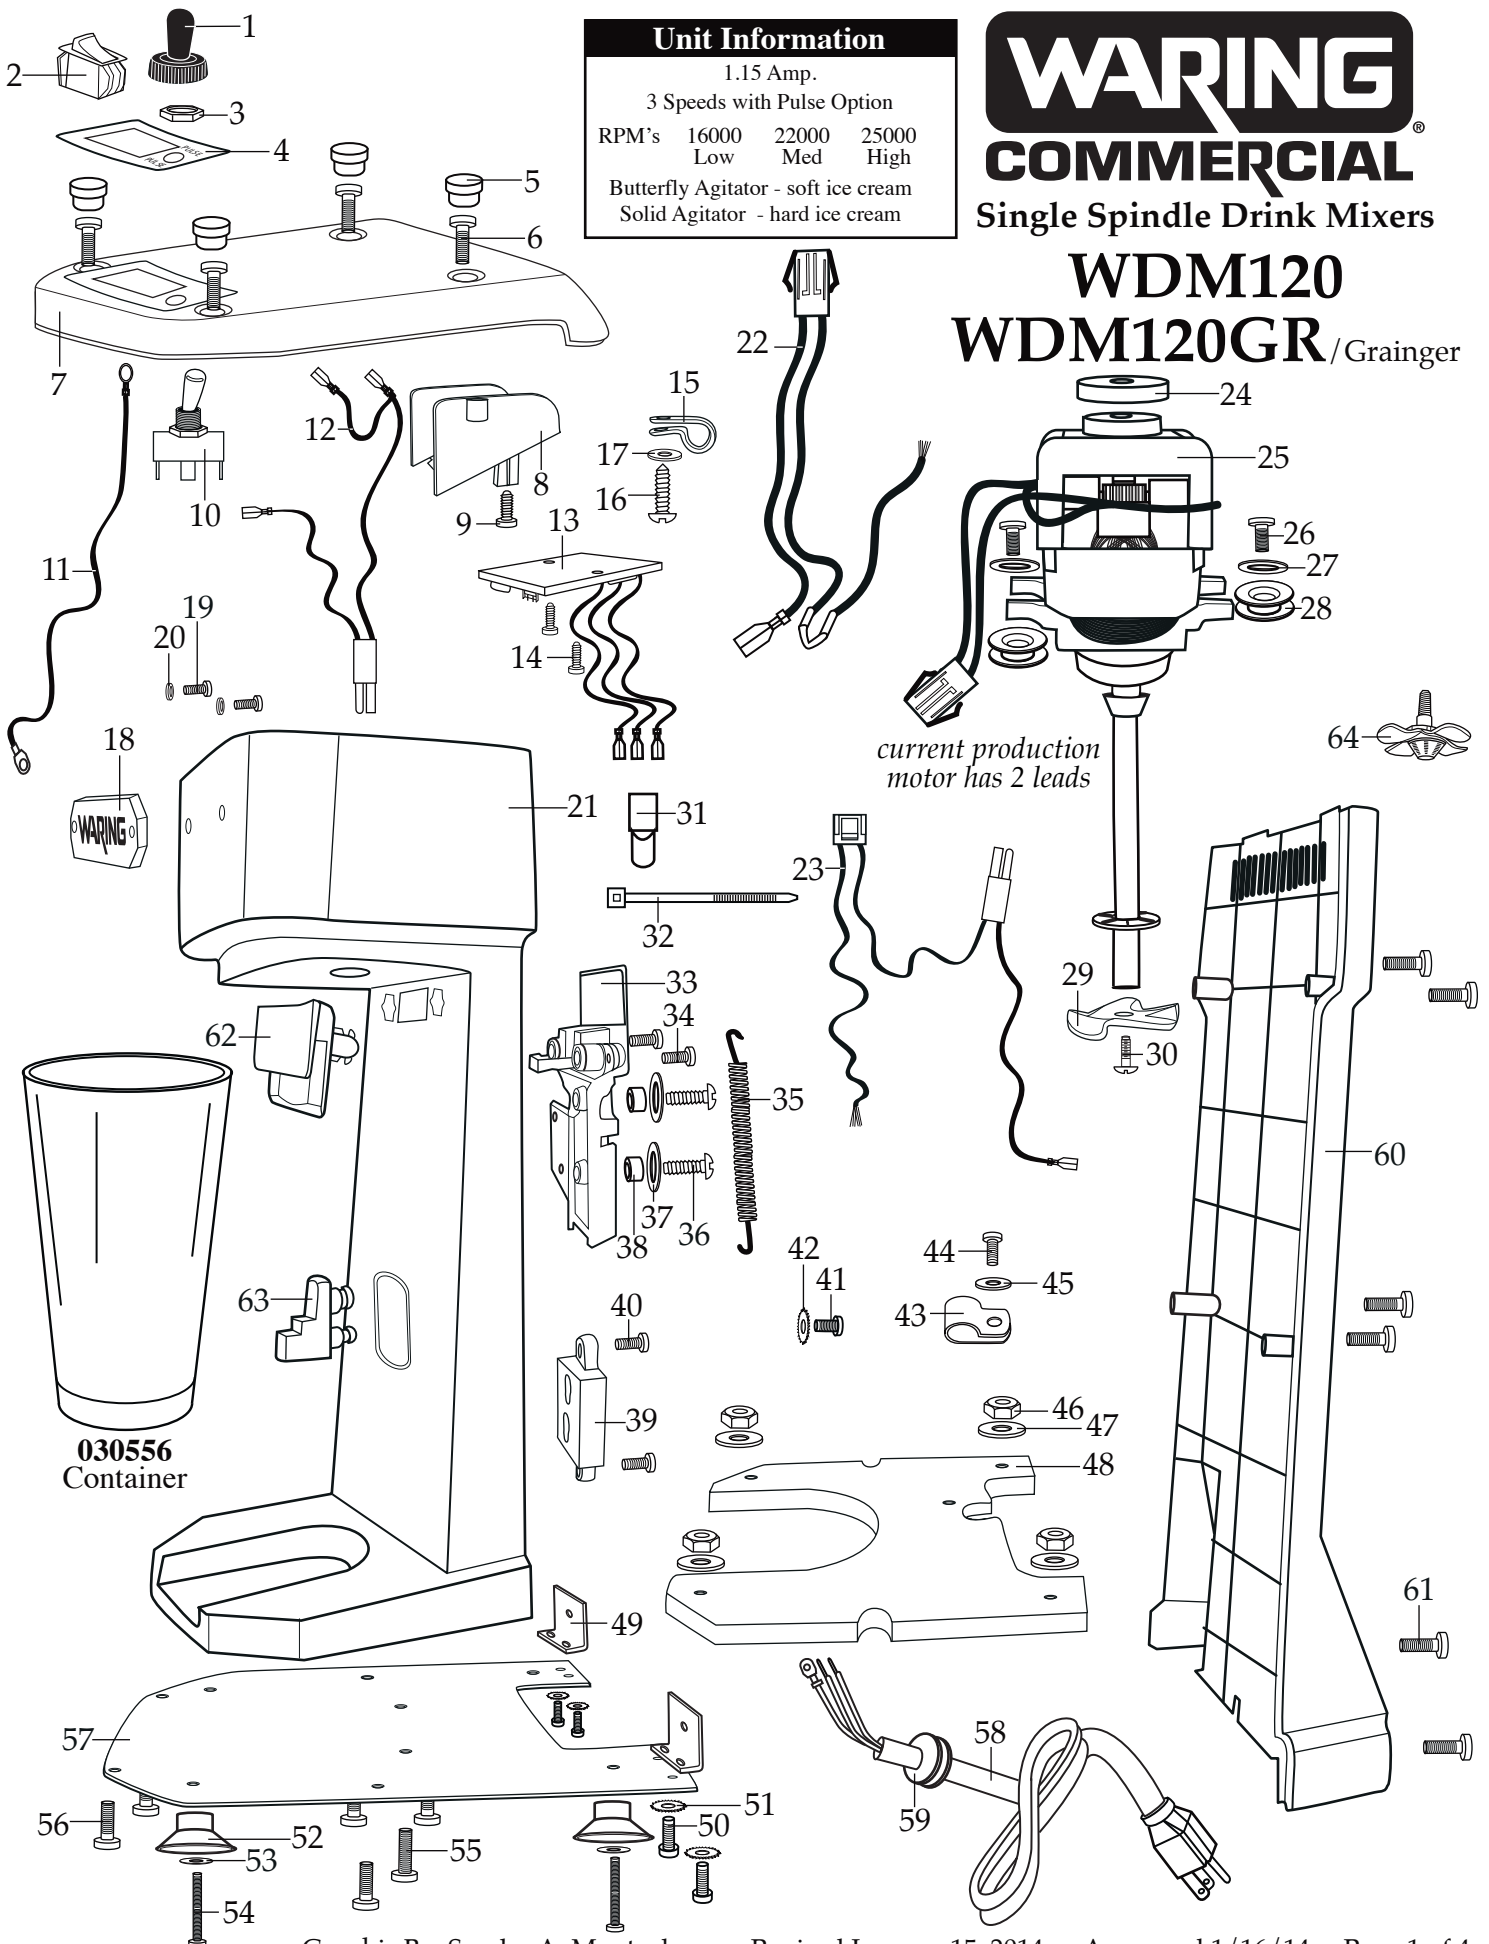

WARING COMMERCIAL®

Single Spindle Drink Mixers

Unit Information			
	1.15 Amp.		
	3 Speeds with Pulse Option		
RPM's	16000	22000	25000
	Low	Med	High
Butterfly Agitator	- soft ice cream		
Solid Agitator	- hard ice cream		

WDM120 WDM120GR / Grainger