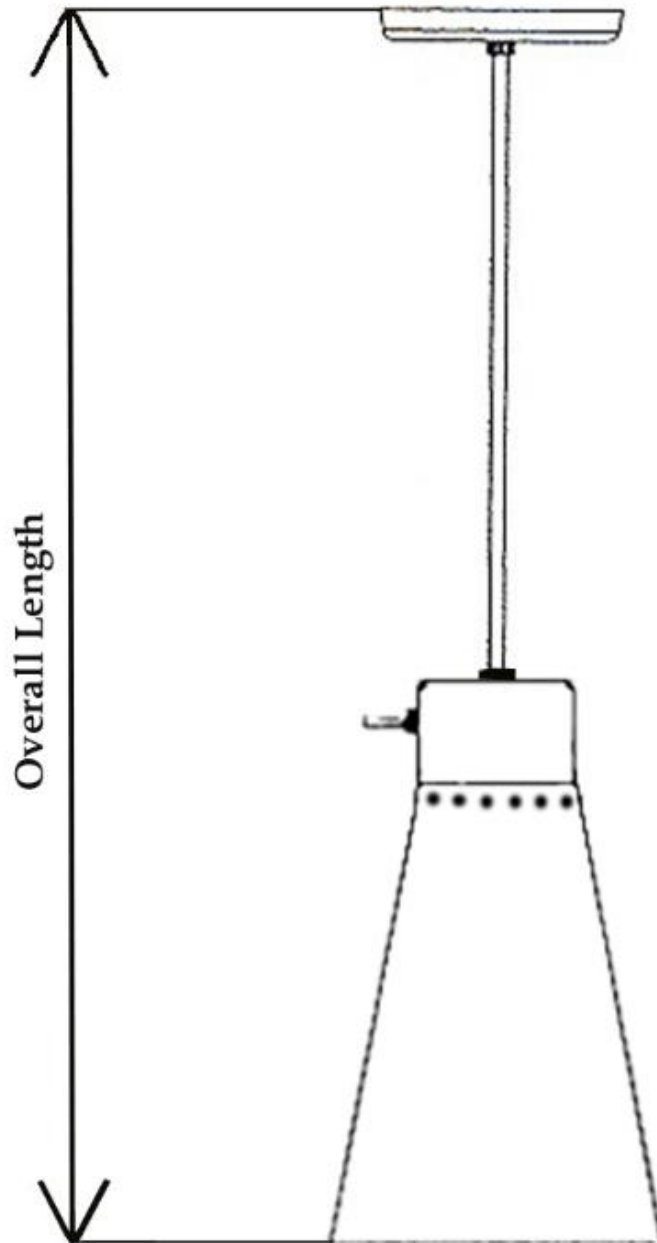

**Hanson Brass Rigid Ceiling Mount Heat Lamps
(C, LGT, and SMT Series)
Diagram of Overall Length**

**Hanson Brass Retractable Ceiling Mount Heat Lamps
(RET Series)**

Diagram of Overall Length