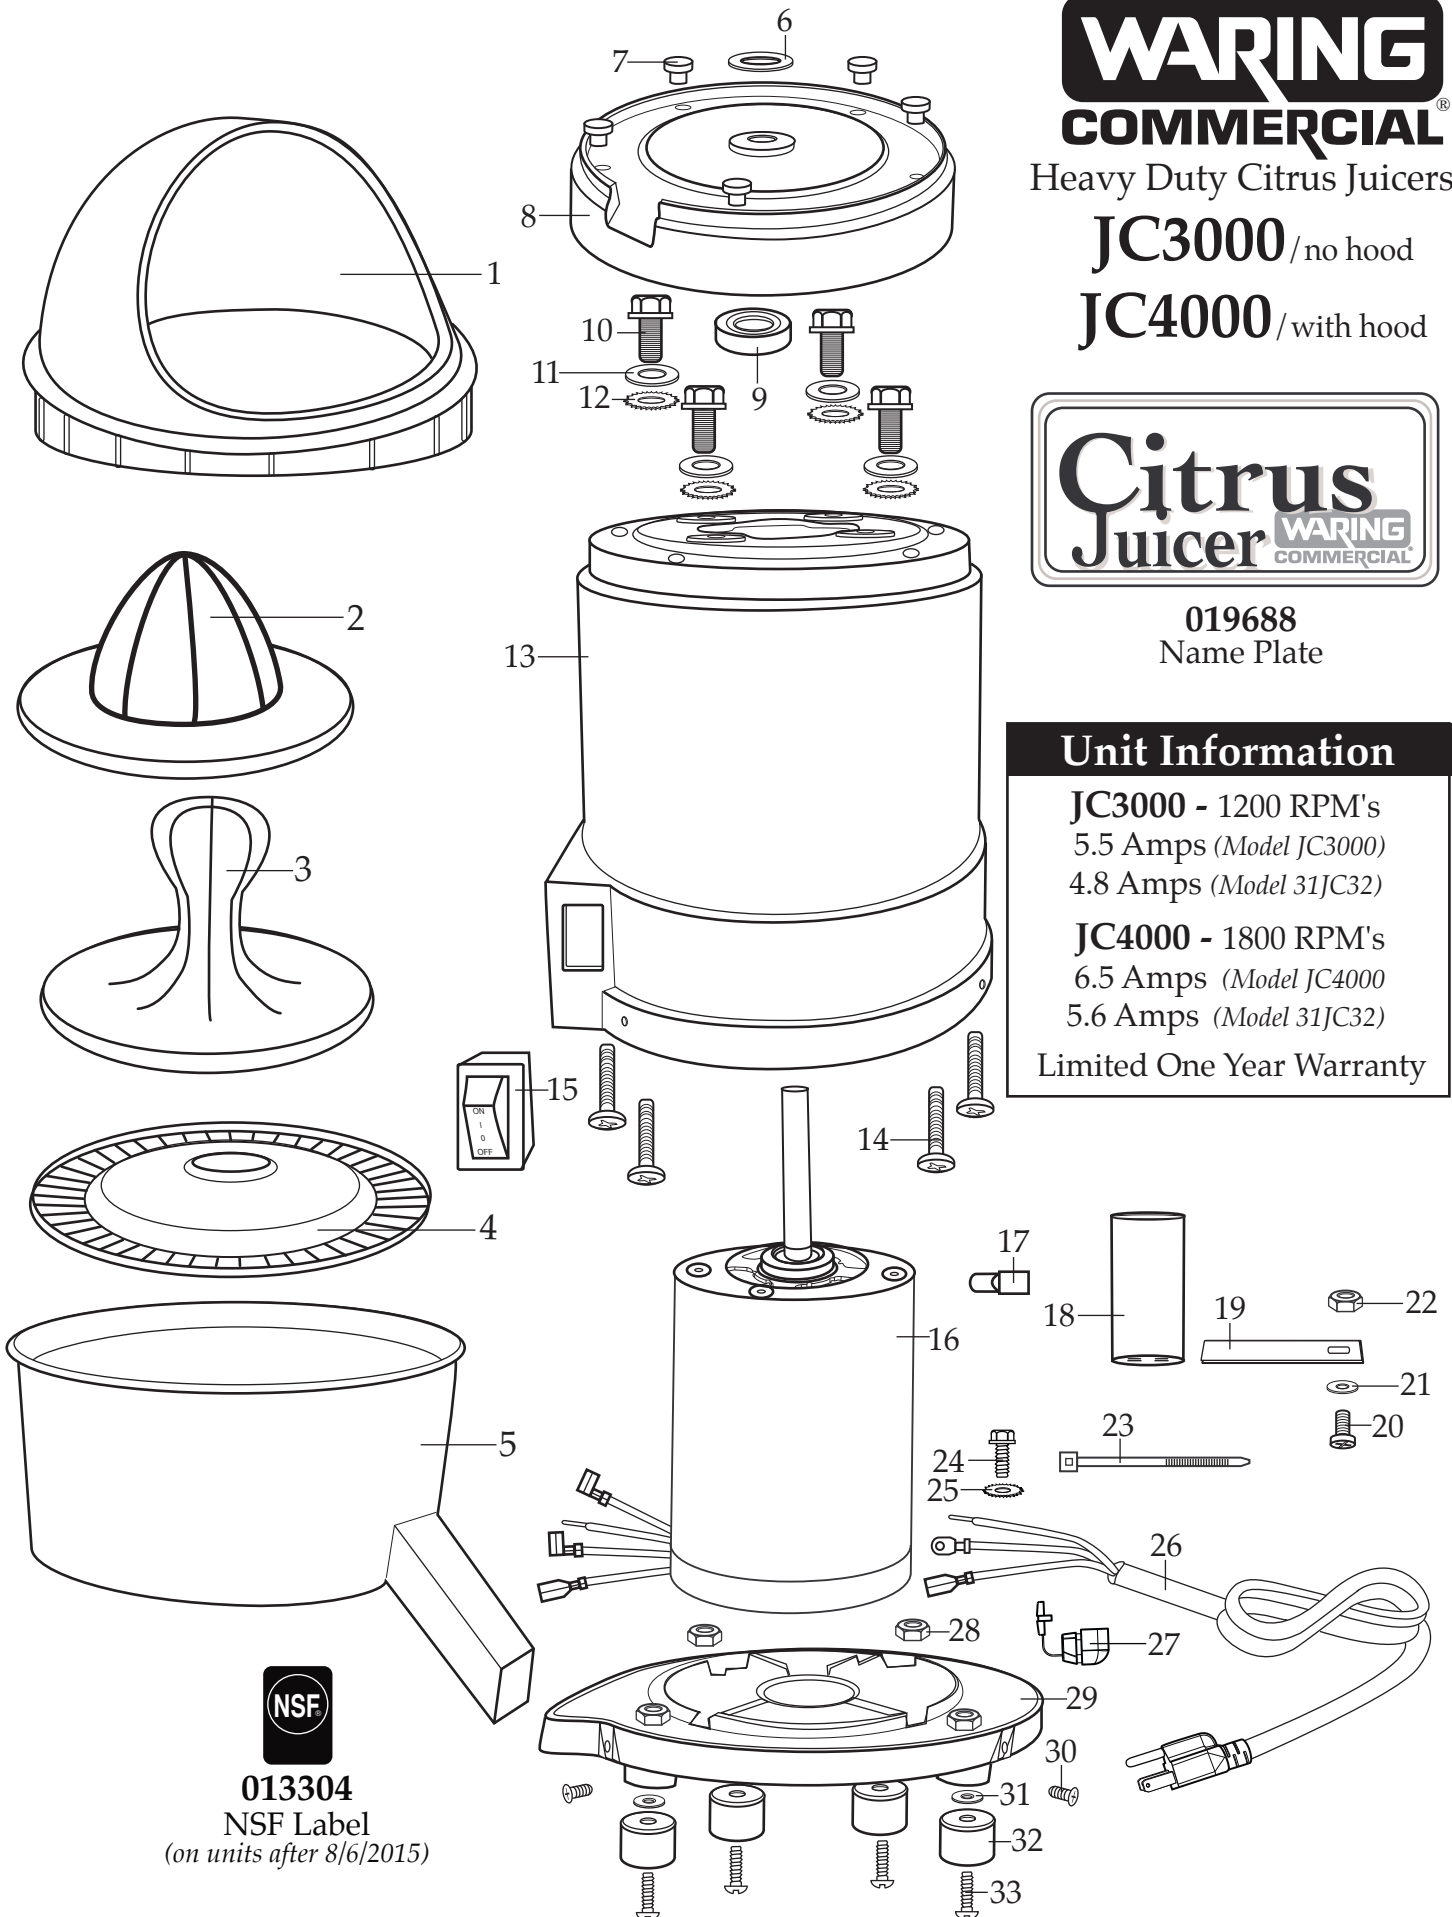

013304
NSF Label
(on units after 8/6/2015)