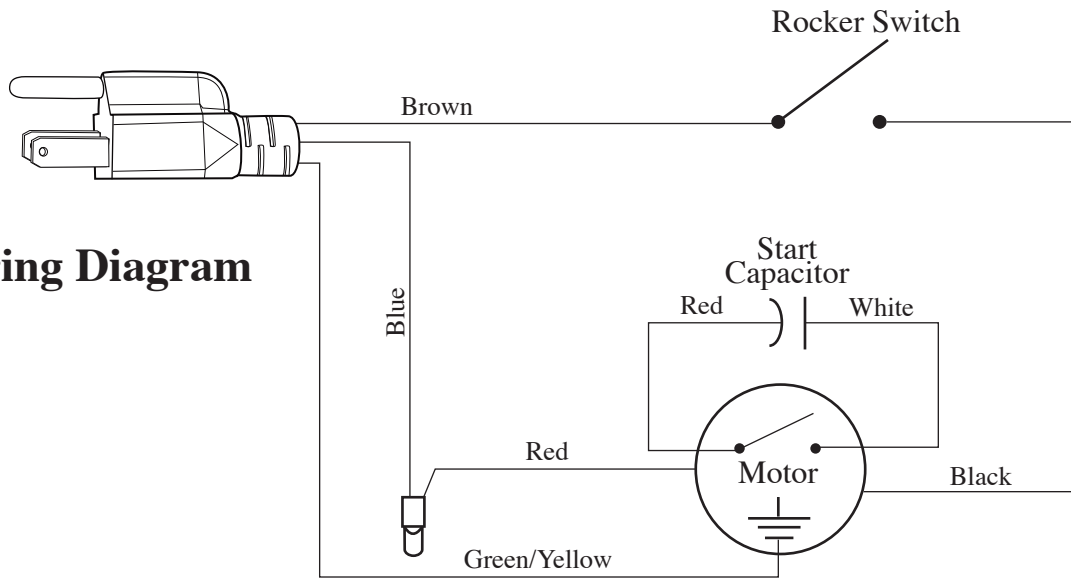

**Waring**  
 COMMERCIAL

Fax 860-496-9017  
 www.waringcommercialproducts.com

Illustration#	Part#	Description
27	013680	Strain Relief
28	002899	Hex Nut (4 required)
29	018068 018069	JC3000 Bottom Cover JC4000 Bottom Cover
30	018010	Screw (4 required)
31	018013	Washer (4 required)
32	018006	Foot (4 required)
33	018011	Screw (4 required)

**Part No Longer Used**

**501813** - Brown Lead Assembly *(JC3000 on units before 6/19/2009)*  
*(JC4000 on units before 2/4/2010)*

**Wiring Diagram**

**Wiring Diagram**

*(JC3000 on units before 6/19/2009)*  
*(JC4000 on units before 2/4/2010)*