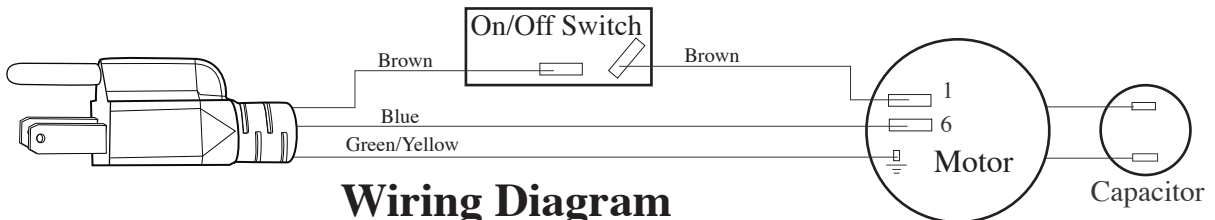

Catalog

Model

JC3000
JC4000

JC3000
JC4000

31JC32
31JC33

(on units after 7/30/2008)

Waring Factory Service Center
314 Ella T. Grasso Ave.
Torrington, CT 06790
Tele. 1-800-269-6640

Waring
COMMERCIAL

Fax 860-496-9017
www.waringcommercialproducts.com

Illustration#	Part#	Description
27	013680	Strain Relief
28	002899	Hex Nut (4 required)
29	018068 018069	JC3000 Bottom Cover JC4000 Bottom Cover
30	018010	Screw (4 required)
31	018013	Washer (4 required)
32	018006	Foot (4 required)
33	018011	Screw (4 required)

Part No Longer Used

501813 - Brown Lead Assembly *(JC3000 on units before 6/19/2009)*
(JC4000 on units before 2/4/2010)

Wiring Diagram

Wiring Diagram

(JC3000 on units before 6/19/2009)
(JC4000 on units before 2/4/2010)