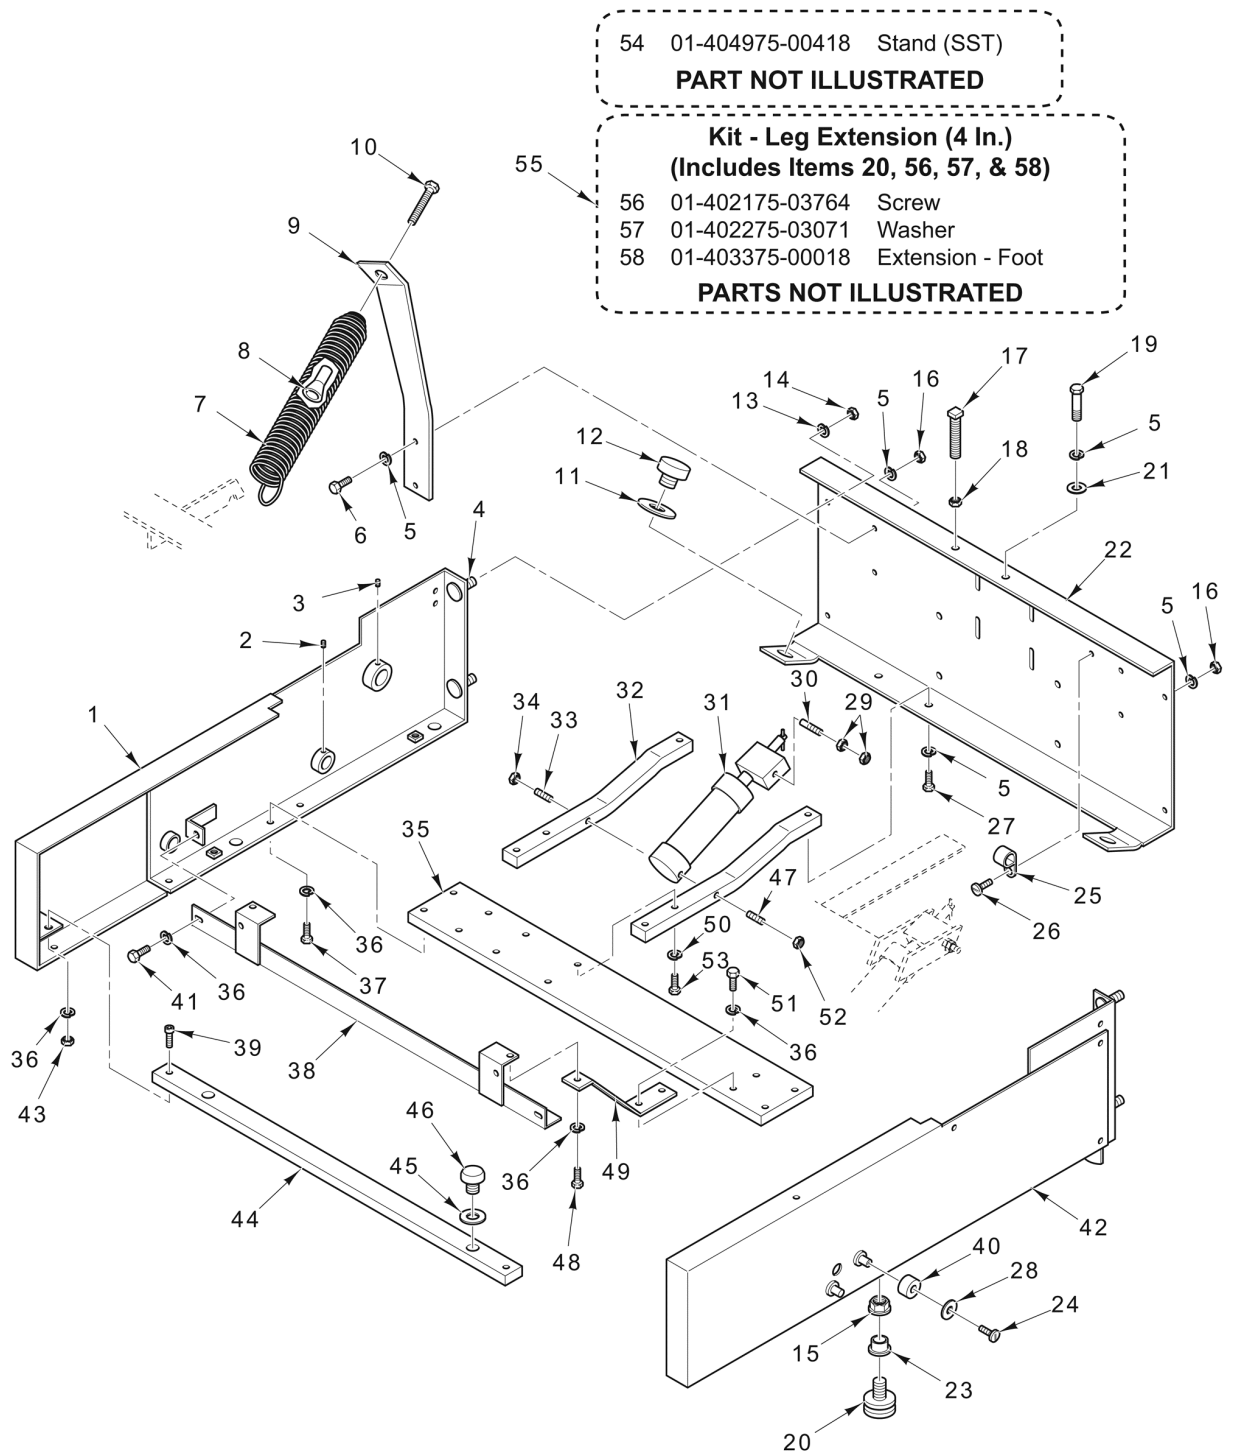

54 01-404975-00418 Stand (SST)
PART NOT ILLUSTRATED

Kit - Leg Extension (4 In.)
(Includes Items 20, 56, 57, & 58)
56 01-402175-03764 Screw
57 01-402275-03071 Washer
58 01-403375-00018 Extension - Foot
PARTS NOT ILLUSTRATED

PL-59515

OUTER FRAME ASSEMBLY

OUTER FRAME ASSEMBLY

ILLUS. PL-59515	PART NO.	NAME OF PART	AMT.
1	01-404575-00911	Frame Assy. - Side (LH).....	1
2	01-402175-00198	Set Screw 1/4-28 x 5/16.....	1
3	01-402175-05152	Set Screw 1/4-20.....	1
4	01-402175-01261	Bolt 5/16-18 x 3/4 Hex Hd.....	4
5	01-402275-03065	Lockwasher.....	5
6	01-408748	Mach. Screw Hex Hd.....	2
7	01-408595	Spring - Extension.....	1
8	01-407320-0004F	Nut - Taper.....	1
9	01-403375-01186	Bracket Assy. - Spring.....	1
10	01-402175-00194	Mach. Screw Hex Hd.....	1
11	01-403275-00115	Washer (41/64) Special.....	1
12	01-407320-0003D	Bumper.....	1
13	01-402275-01060	Washer.....	4
14	01-402175-05060	Nut 5/16-18 Hex.....	4
15	01-407320-0001R	Lock Nut - Adjustable Foot.....	4
16	01-402175-00120	Nut 5/16-24 Hex.....	2
17	01-402225	Bolt Sq. Hd.....	1
18	01-402175-00173	Nut.....	1
19	01-408583	Bolt Hex Hd.....	1
20	01-4A3000-00001	Foot - Rubber.....	4
21	01-402275-03061	Washer.....	1
22	01-407320-00003	Brace Assy. - Rear.....	1
23	01-407320-0001Q	Foot - Adjusting.....	4
24	01-402175-00189	Mach. Screw 10-32 Truss Hd.....	1
25	01-407325-0005E	Clamp.....	1
26	01-402175-00186	Screw Slotted Rd. Hd.....	1
27	01-402175-00210	Mach. Screw Hex Hd.....	1
28	01-402275-03061	Washer.....	1
29	01-402175-00137	Nut.....	2
30	01-407306-0003G	Screw - Pivot Plunger.....	1
31	01-404575-00346	Dashpot Assy.....	1
32	01-403375-01188	Support - Plunger Bottom.....	1
33	01-408456	Screw - Pivot Plunger.....	1
34	01-402175-00214	Nut 1/4-28 Hex.....	1
35	01-404675-00928	Brace Assy. - Frame.....	1
36	01-402275-03055	Lockwasher.....	5
37	01-402175-00200	Cap Screw 1/4-28 x 1/2 Hex Hd.....	1
38	01-407324-00003	Support - Stationary Trough.....	1
39	01-402175-00188	Cap Screw.....	1
40	01-407324-0004B	Stop - Operating Handle.....	1
41	01-402175-00175	Cap Screw Hex.....	1
42	01-404575-00908	Frame Assy. - Side (RH).....	1
43	01-402175-00214	Nut 1/4-28 Hex.....	1
44	01-403575-00203	Brace - Front Frame.....	1
45	01-410297-00030	Shim.....	1
46	01-407320-0003D	Bumper.....	1
47	01-408456	Screw - Pivot Plunger.....	1
48	01-402175-00200	Cap Screw 1/4-28 x 1/2 Hex Hd.....	1
49	01-400375-01189	Brace - Stationary Trough.....	1
50	WL-003-38	Lockwasher 1/4 Helical.....	1
51	01-402175-03051	Cap Screw 1/4-20 x 1/2 Hex Hd.....	1
52	01-402175-00214	Nut 1/4-28 Hex.....	1
53	01-402175-00256	Cap Screw 1/4-28 x 1 Hex Hd.....	1
54	01-404975-00418	Stand (SST).....	1
55	01-404975-00052	Leg Extension (4 In.) (Incls. Items 20, 56, 57, & 58).....	4
56	01-402175-03764	Screw.....	4
57	01-402275-03071	Washer.....	4
58	01-403375-00018	Extension - Foot.....	4