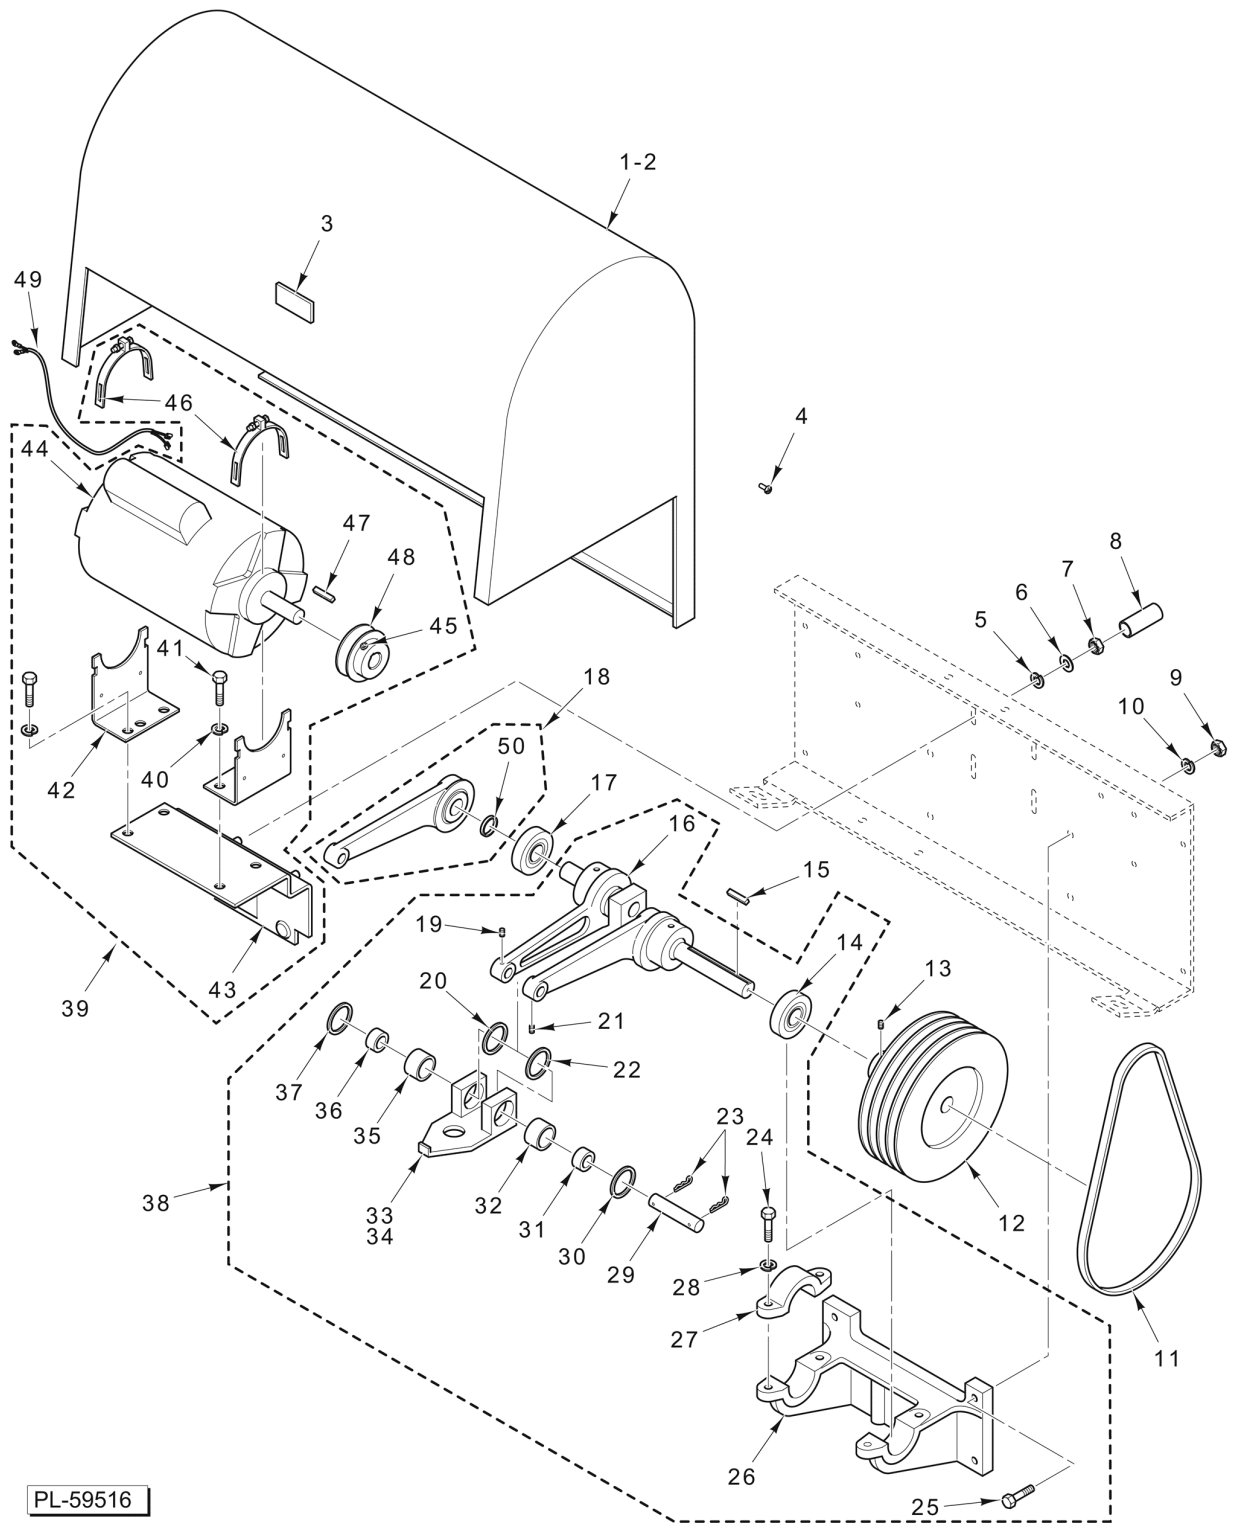

16 01-404575-01041 Brush - Cleaning  
**PART NOT ILLUSTRATED**

PL-59513

**RACK ARRANGEMENT**

**RACK ARRANGEMENT**

ILLUS.	PART NO.	NAME OF PART	AMT.
PL-59513			
1	01-402175-00210	Mach. Screw Hex Hd.....	2
2	01-402275-03055	Lockwasher.....	2
3	01-4A7324-0001D	Trough Assy. - Moveable (1/2 In.).....	1
4	01-4A7324-00012	Trough Assy. - Moveable (7/16 In.).....	1
5	01-4A7324-00013	Trough Assy. - Moveable (3/8 In.).....	1
6	01-4A7324-0002E	Trough Assy. - Stationary (1/2 In.).....	1
7	01-43A732-4-10C	Trough Assy. - Stationary (7/16 In.).....	1
8	01-4A7324-00014	Trough Assy. - Stationary (3/8 In.).....	1
9	01-402175-00423	Cap Screw 1/4 x 3/8 Slotted Rd. Hd., Type TT.....	2
10	01-403875-00163	Cover (White).....	1
11	01-402275-03065	Lockwasher.....	2
12	01-402175-00231	Cap Screw Hex Hd.....	2
13	01-403475-01033	Insert (Cut-Through) (1/2).....	1
14	01-403475-01034	Insert (Cut-Through) (7/16).....	1
15	01-403475-01035	Insert (Cut-Through) (3/8 & 3/4).....	1
16	01-404575-01041	Brush - Cleaning.....	1