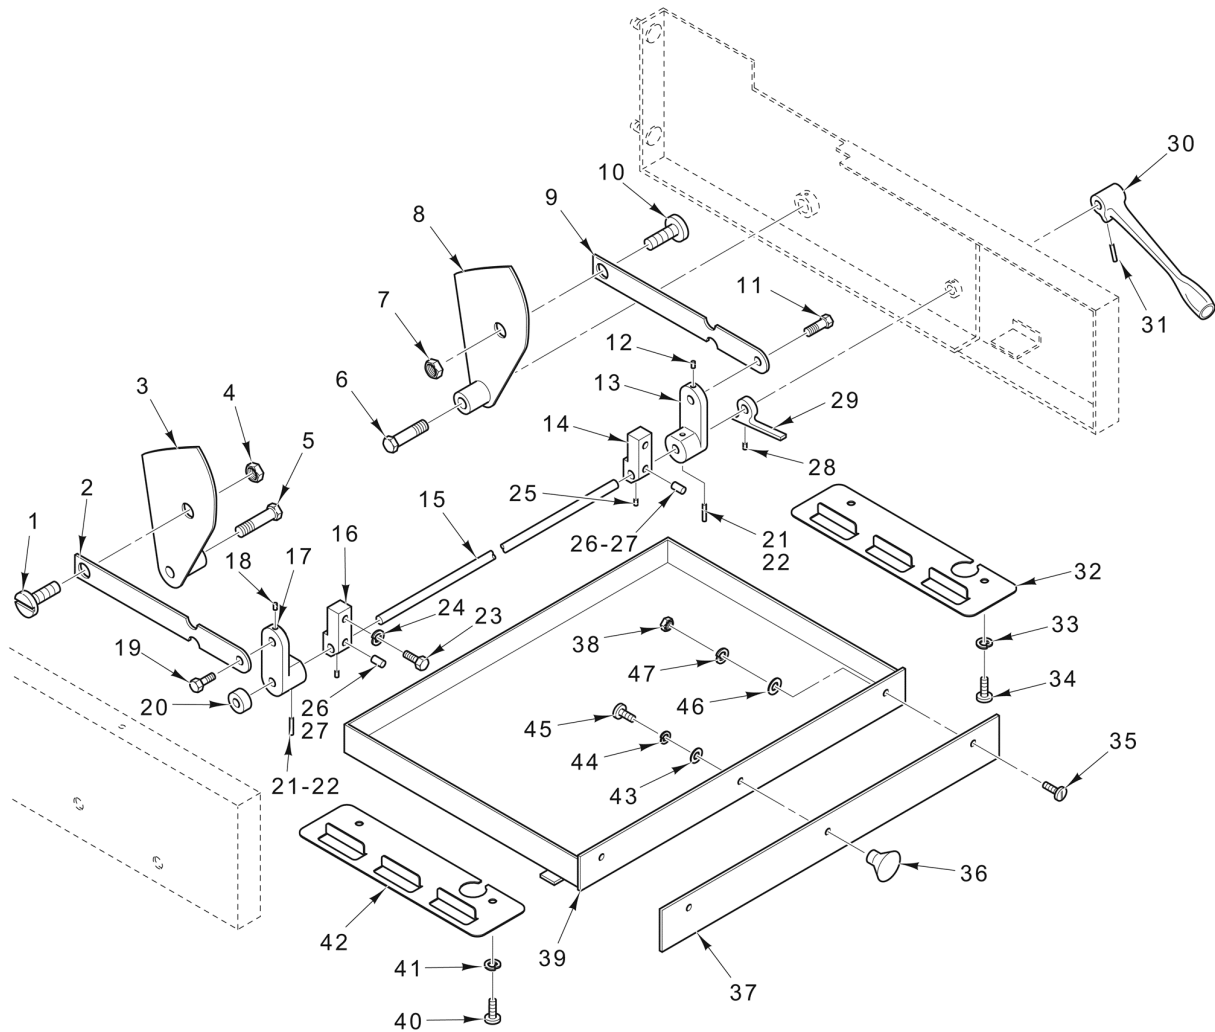

PL-59512

CAMS, LINKAGE, AND SCRAP PAN

CAMS, LINKAGE, AND SCRAP PAN

ILLUS. PL-59512	PART NO.	NAME OF PART	AMT.
1	01-408589	Screw - Shoulder.....	1
2	01-407324-0005A	Cam Link - Connecting.....	1
3	01-400470-25358	Cam Assy. (RH & LH).....	1
4	01-402175-00137	Nut.....	1
5	01-408587	Bolt Hex Hd.....	1
6	01-408587	Bolt Hex Hd.....	1
7	01-402175-00137	Nut.....	1
8	01-400470-25358	Cam Assy. (RH & LH).....	1
9	01-407324-0005A	Cam Link - Connecting.....	1
10	01-408589	Screw - Shoulder.....	1
11	01-408588	Bolt Hex Hd.....	1
12	01-402175-00189	Mach. Screw 10-32 Truss Hd.....	1
13	01-407324-0000D	Bracket - Bread Trough Locating.....	1
14	01-407304-0002F	Bracket - Support.....	1
15	01-407324-00004	Bar - Bread Trough Pivot (Undrilled).....	1
16	01-407304-0002F	Bracket - Support.....	1
17	01-407324-0000D	Bracket - Bread Trough Locating.....	1
18	01-402175-00189	Mach. Screw 10-32 Truss Hd.....	1
19	01-408588	Bolt Hex Hd.....	1
20	01-407324-0004A	Spacer.....	1
21	01-402275-00159	Pin - Taper #2 x 1 (Previous Construction).....	2
22	01-402275-01145	Pin - Groove 3/16 x 1 (Current Construction).....	2
23	01-402175-00210	Mach. Screw Hex Hd.....	1
24	01-402275-03055	Lockwasher.....	1
25	01-402175-00198	Set Screw 1/4-28 x 5/16.....	2
26	01-409201	Pin - Taper (Previous Construction).....	2
27	01-402275-01143	Pin - Groove 3/16 x 3/4 (Current Construction).....	2
28	01-402175-00198	Set Screw 1/4-28 x 5/16.....	1
29	01-403775-00080	Arm - Operating Switch.....	1
30	01-407322-0000A	Handle - Operating.....	1
31	01-402275-00159	Pin - Taper #2 x 1.....	1
32	01-403475-01029	Support - Scrap Pan.....	1
33	01-402275-03045	Lockwasher #10 Spring.....	1
34	01-402175-00189	Mach. Screw 10-32 Truss Hd.....	1
35	01-402175-03441	Mach. Screw 10-24 x 3/8 Truss Hd.....	2
36	01-402275-00405	Knob.....	1
37	01-403475-00749	Plate - Scrap Pan Front (White).....	1
38	01-402175-05040	Nut 10-24 Hex.....	2
39	01-404675-00798	Pan Assy. - Scrap (White).....	1
40	01-402175-00189	Mach. Screw 10-32 Truss Hd.....	1
41	01-402275-03045	Lockwasher #10 Spring.....	1
42	01-403475-01029	Support - Scrap Pan.....	1
43	01-402275-03041	Washer.....	1
44	01-402275-03045	Lockwasher #10 Spring.....	1
45	01-402175-03441	Mach. Screw 10-24 x 3/8 Truss Hd.....	1
46	01-402275-03041	Washer.....	2
47	01-402275-03045	Lockwasher #10 Spring.....	2