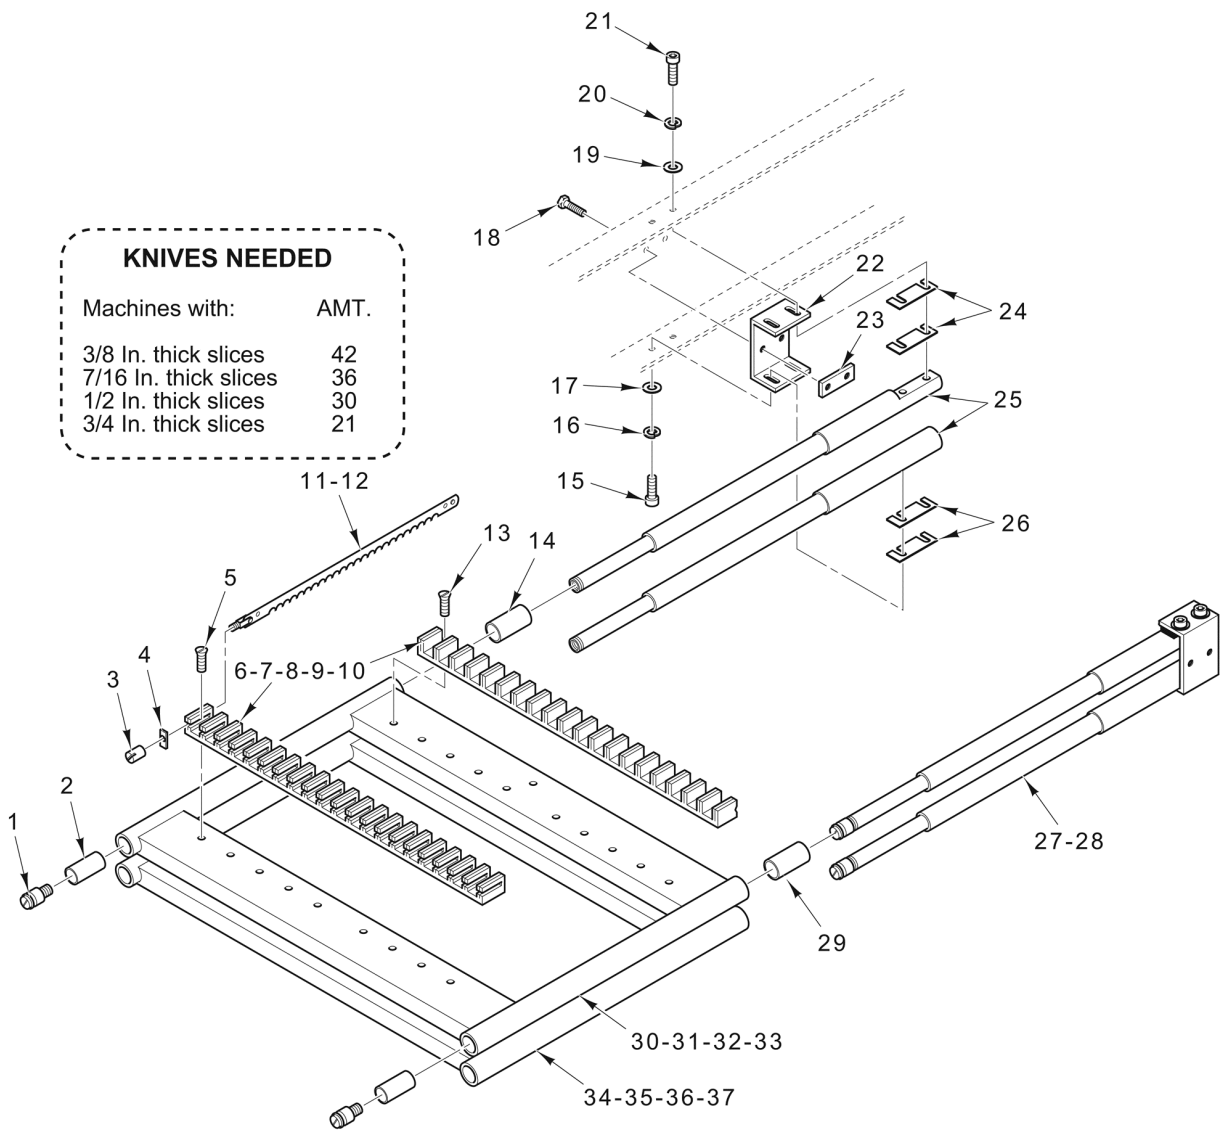

KNIVES NEEDED	
Machines with:	AMT.
3/8 In. thick slices	42
7/16 In. thick slices	36
1/2 In. thick slices	30
3/4 In. thick slices	21

PL-59510

BLADE AND FRAME ASSEMBLY