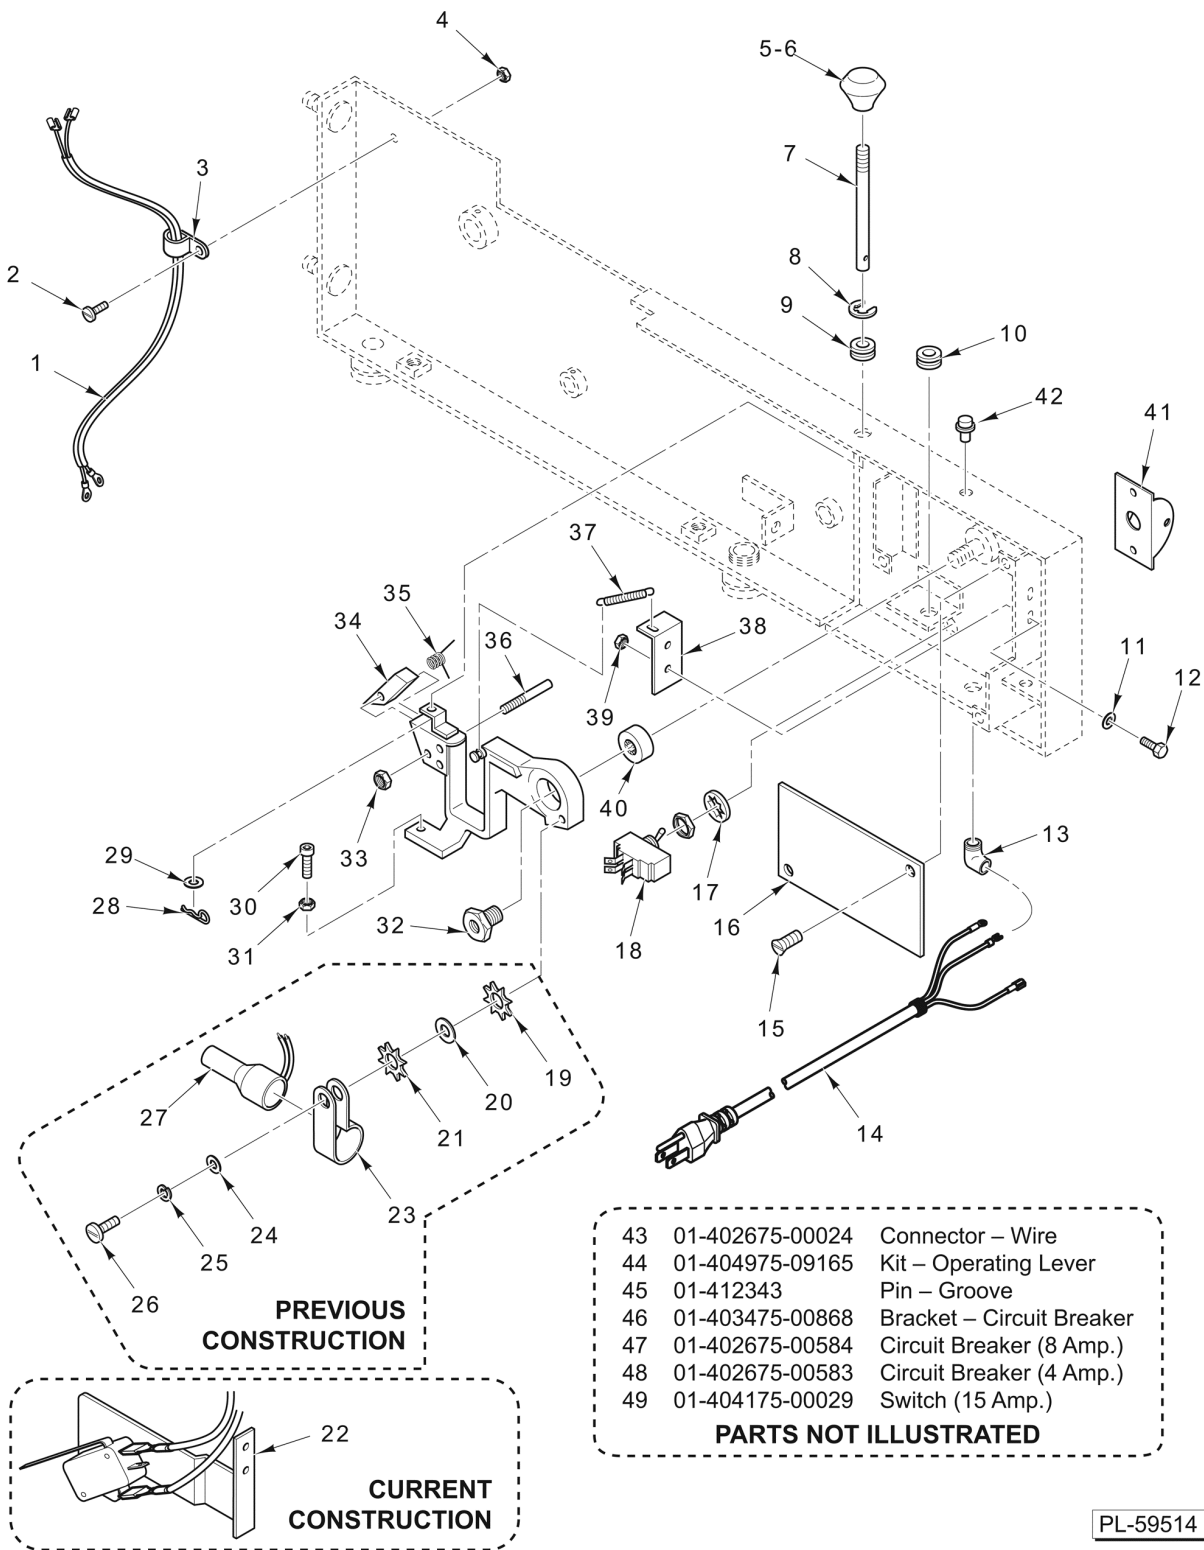

SWITCH MECHANISM

SWITCH MECHANISM

ILLUS.	PART NO.	NAME OF PART	AMT.
PL-59514			
1	01-404175-00421	Cord (Switch to Motor).....	1
2	01-402175-00186	Screw Slotted Rd. Hd.....	1
3	01-407325-0005E	Clamp.....	1
4	01-402175-00120	Nut 5/16-24 Hex.....	1
5	01-40000A-7325C	Lever Assy. (Operating Switch).....	1
6	01-402275-00405	Knob - Operating Rod.....	1
7	01-403375-01008	Rod - Operating.....	1
8	01-402275-00267	E-Ring.....	1
9	01-402275-00481	Grommet - Rubber (1/4 In.).....	1
10	01-402275-00481	Grommet - Rubber (1/4 In.).....	1
11	01-402275-03041	Washer.....	1
12	01-402175-00224	Cap Screw Hex Socket Hd.....	1
13	FE-021-21	Strain Relief.....	1
14	01-404175-00031	Cord - Plug To Switch (110 V.).....	1
15	01-402175-03631	Mach. Screw 8-32 x 3/8 Flat Hd.....	1
16	01-403875-00159	Cover - Switch.....	1
17	01-402275-01087	Lockwasher 1/2 Internal.....	1
18	01-402675-00617	Switch - Toggle.....	1
19	01-402275-00415	Lockwasher.....	1
20	01-400942-00030	Shim.....	1
21	01-402275-00415	Lockwasher.....	1
22	01-404875-00056	Kit - Operating Switch (Individual parts are not available.).....	1
23	01-403675-00219	Clamp - Mercury Switch.....	1
24	01-400942-00030	Shim.....	1
25	01-402275-00415	Lockwasher.....	1
26	01-402175-01322	Mach. Screw 6-32 x 1/2 Pan Hd.....	1
27		Switch - Mercury (Part no longer available, order Item 22).....	1
28	01-402275-03430	Pin - Cotter.....	1
29	01-402275-00227	Washer.....	1
30	01-402175-00203	Mach. Screw Rd. Hd.....	1
31	NS-011-23	Nut 10-32 Hex (SST).....	1
32	01-403375-01205	Nut 3/8-16 Pivot Bushing.....	1
33	NS-011-23	Nut 10-32 Hex (SST).....	1
34	01-407325-0008A	Latch - Operating Lever.....	1
35	01-408670	Spring.....	1
36	01-408671	Head Screw.....	1
37	01-402375-00159	Spring - Extension.....	1
38	01-403875-00863	Bracket - Spring.....	1
39	NS-011-23	Nut 10-32 Hex (SST).....	1
40	01-402375-00191	Bushing - Bronze.....	1
41	01-402675-00647	Guard - Toggle Switch.....	1
42	01-402675-00053	Light - Pilot.....	1
43	01-402675-00024	Connector - Wire.....	1
44	01-404975-09165	Kit - Operating Lever (Incls. Items 6 & 7).....	1
45	01-412343	Pin - Groove.....	1
46	01-403475-00868	Bracket - Circuit Breaker.....	1
47	01-402675-00584	Circuit Breaker (8 Amp.).....	1
48	01-402675-00583	Circuit Breaker (4 Amp.).....	1
49	01-404175-00029	Switch (15 Amp.).....	1