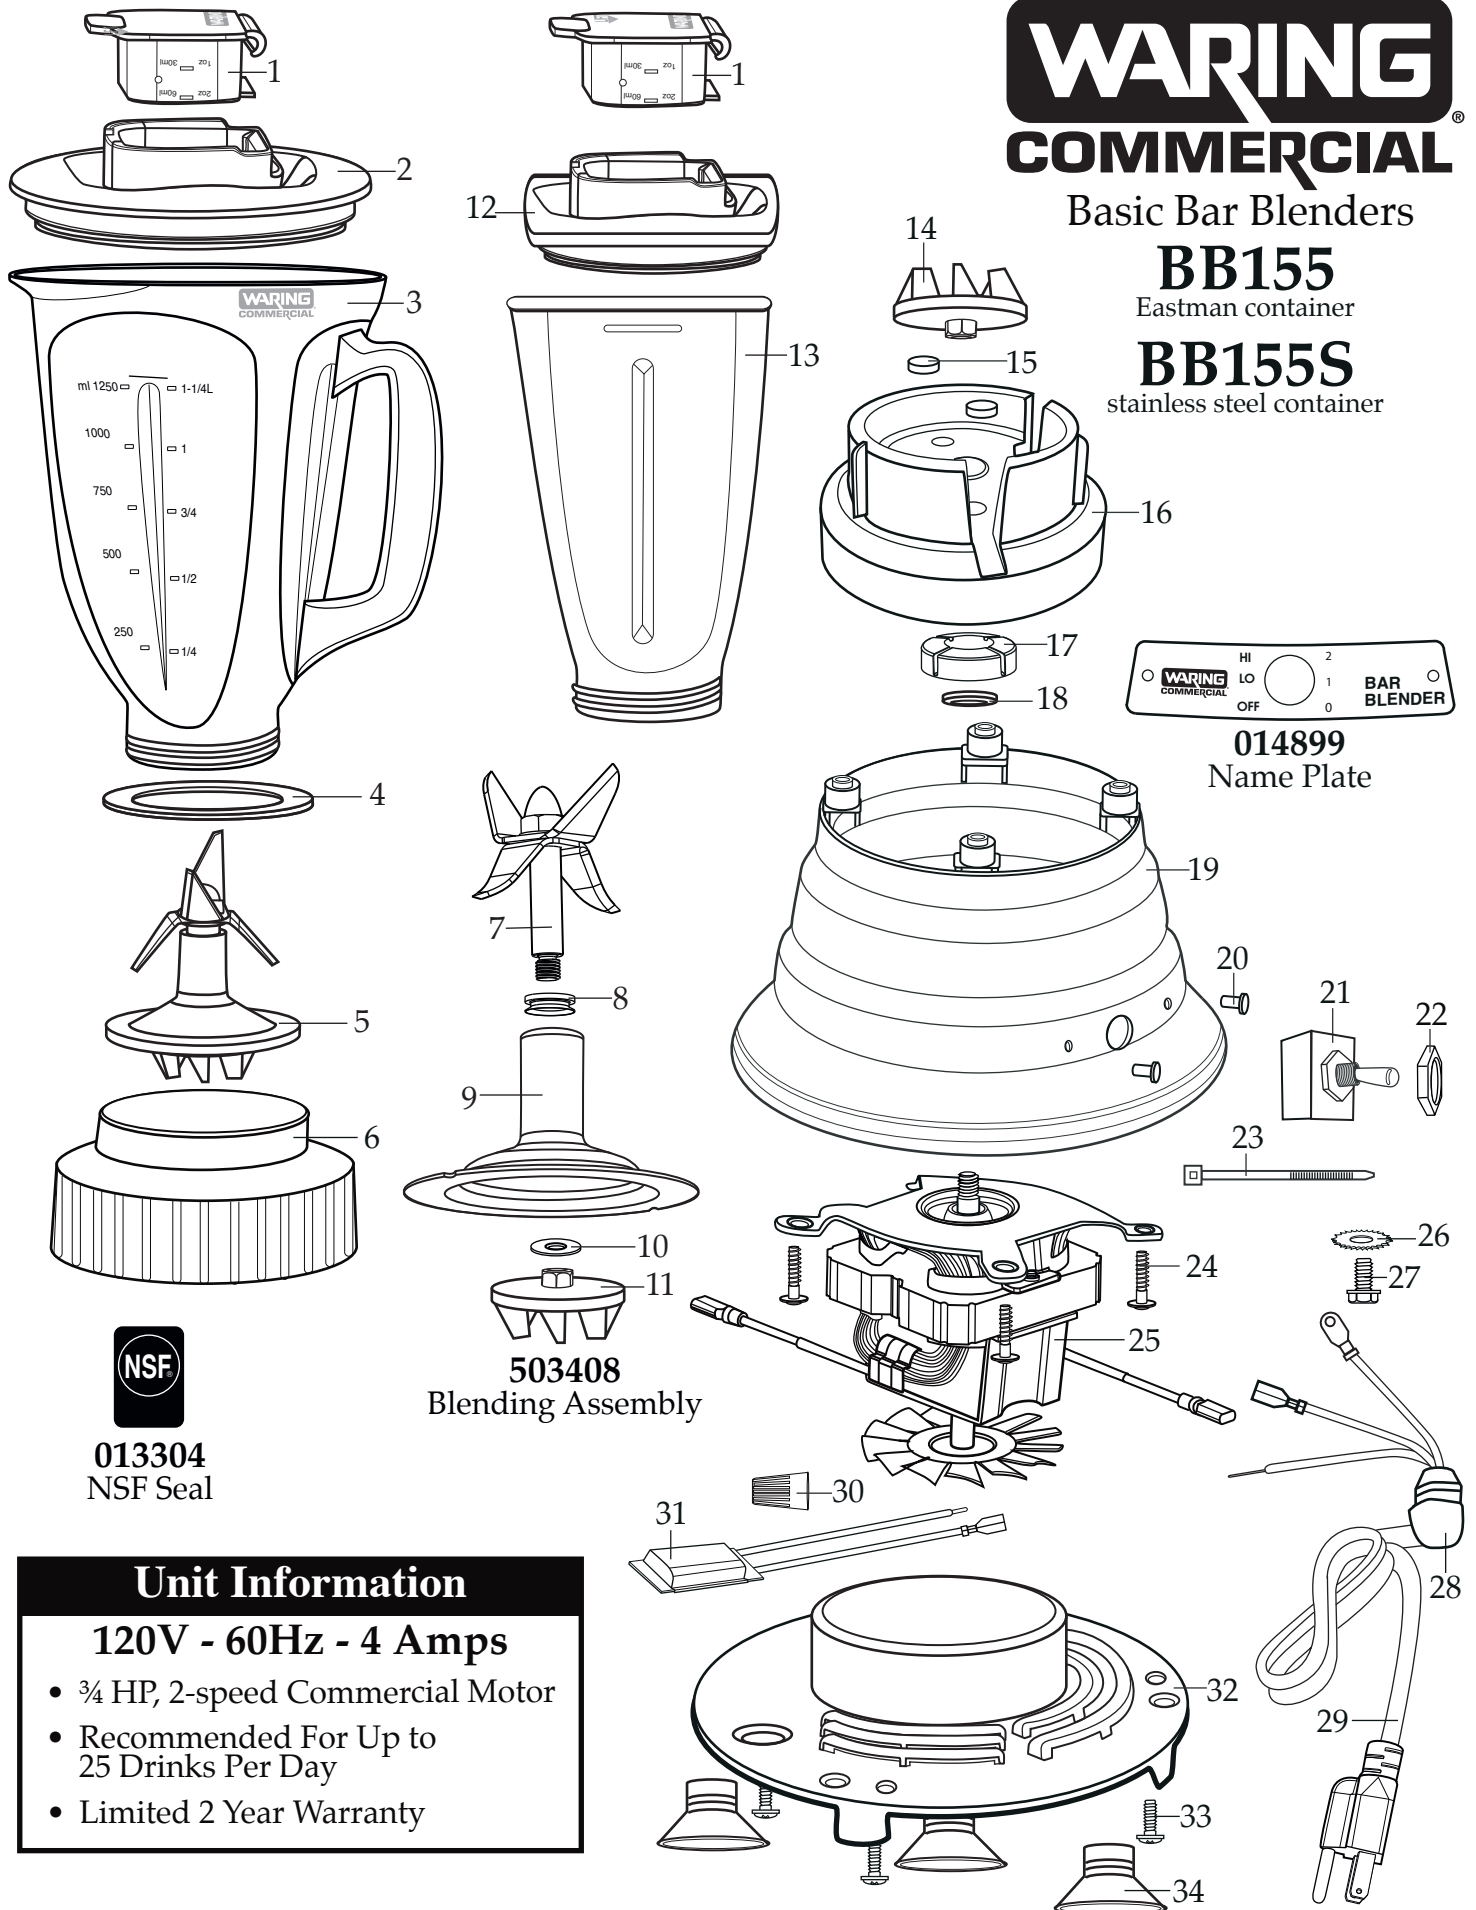

WARING COMMERCIAL®

Basic Bar Blenders

BB155

Eastman container

BB155S

stainless steel container

014899

Name Plate

013304
NSF Seal

503408
Blending Assembly

Unit Information

120V - 60Hz - 4 Amps

- ¾ HP, 2-speed Commercial Motor
- Recommended For Up to 25 Drinks Per Day
- Limited 2 Year Warranty

Illustration #	Part #	Description
1	026282-E	Eastman Jar Cover Lid
2	026281-V	Jar Cover
3	026280-E	44 oz. Eastman Container
4	026284	Jar Seal
5	503408	Blending Assembly
6	033826-09	Black Jar Bottom
7	503407	Blade Assembly
8	027716	V Seal
9	503358	Stainless Steel Bearing Holder
10	030426	Nylon Washer
11	032453	Coupling
12	026852-V	Jar Cover
13	026851	32 oz. Stainless Steel Container
14	032453	Coupling
15	016094	Hole Plug (2 required)
16	017381-09-R	Black Jar Adapter
17	034612	Housing Seal
18	026413	Stainless Steel Cap Washer
19	030218-09W	Black Wrinkle Base
20	003532	Rivet (2 required)
21	029355	Switch
22	016236	Hex Nut
23	013731 013731	Cable Tie (2 required <i>on units after 2/17/2016</i>) Cable Tie
24	033940	Shoulder Screw & Washer (4 required)
25	032512	Motor
26	002943	Lock Washer

Illustration #	Part #	Description
27	027278	Ground Screw
28	016041	Strain Relief
29	501162	Cord Set
30	009051 009051	Wire Nut (2 required <i>on units after 2/2/2016</i>) Wire Nut
31	503484	MTP Assembly (<i>on units after 2/2/2016</i>)
32	028532 503446	Bottom Plate ONLY Bottom Plate with Feet & Cord Assembly
33	013659	Screw (3 required)
34	026278	Suction Cup Foot (3 required)