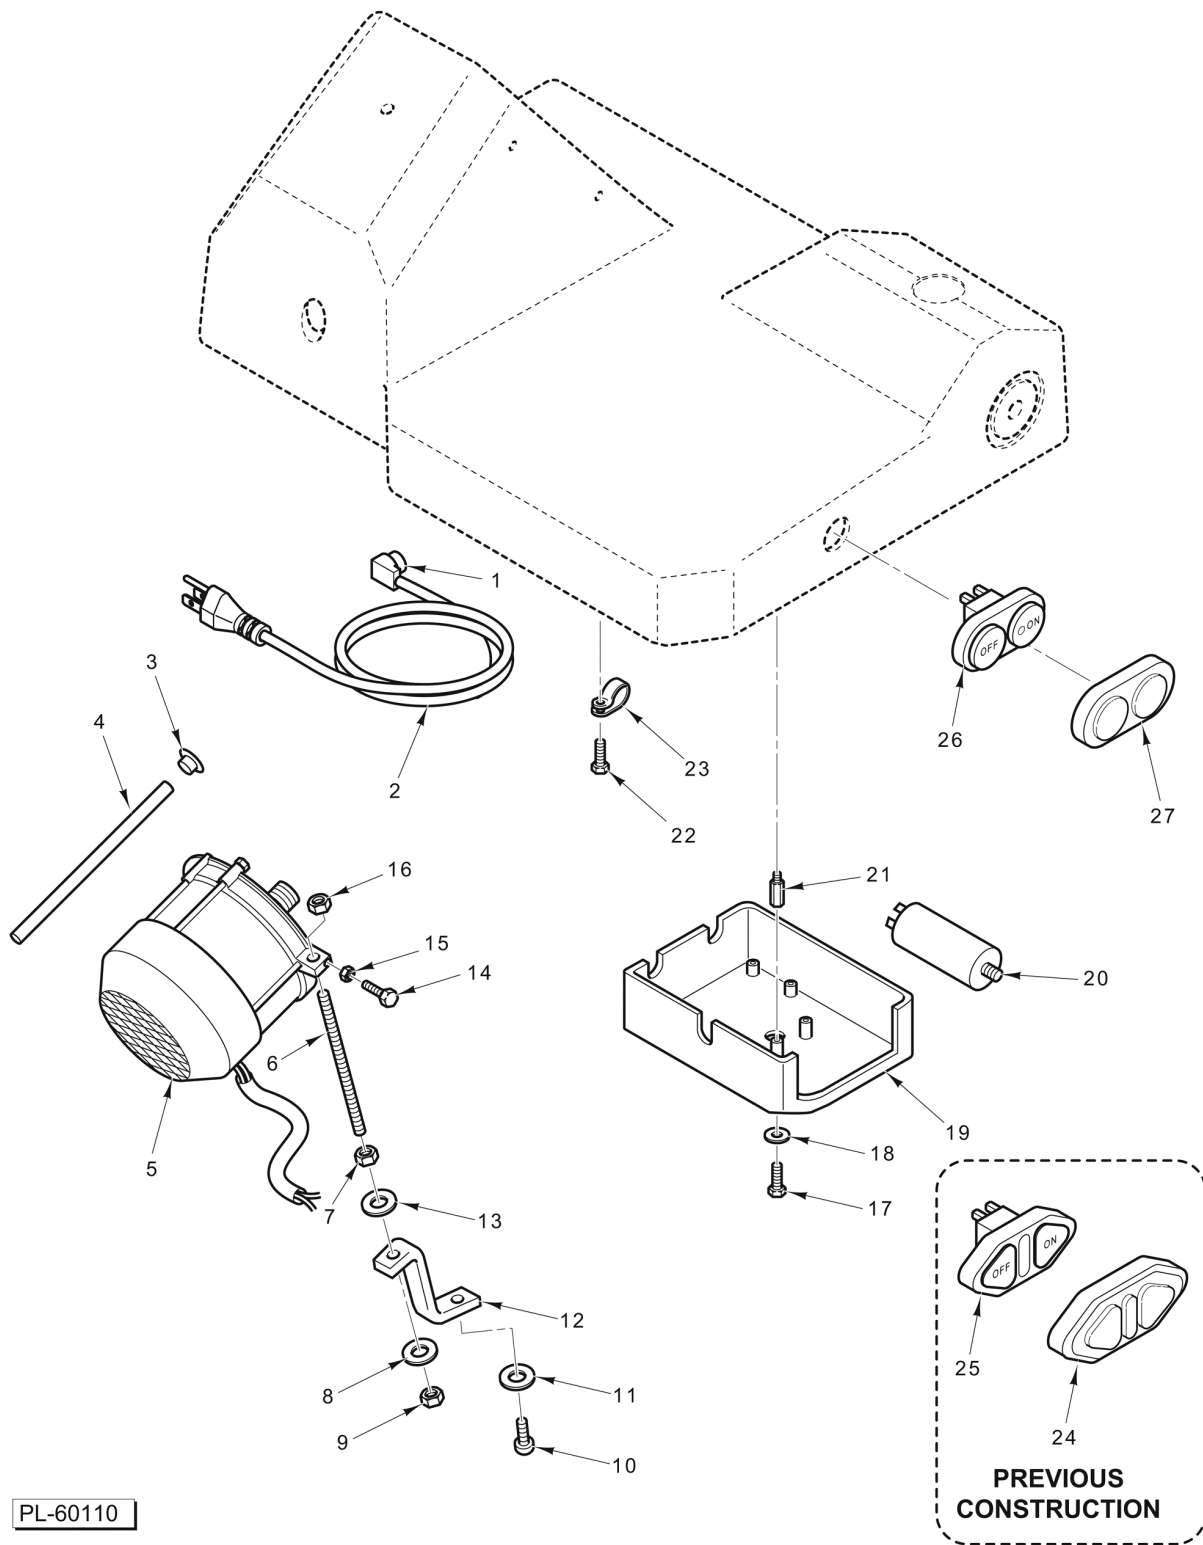

## MODEL 829A-PLUS SLICER

**Table of Contents**

5	ELECTRICAL COMPONENTS
7	TRANSMISSION, KNIFE, AND BASE ASSEMBLY
9	GAUGE PLATE AND INDEX ASSEMBLY
11	MEAT TABLE AND CARRIAGE
13	SHARPENER ASSEMBLY

PL-60110

PL-60108

**GAUGE PLATE AND INDEX ASSEMBLY**

**GAUGE PLATE AND INDEX ASSEMBLY**

ILLUS.	PART NO.	NAME OF PART	AMT.
PL-60108			
1	01-40829A-10007	Plate - Gauge.....	1
2	01-40829A-10008	Support - Gauge Plate.....	1
3	01-403301-03812	Washer.....	2
4	01-400825-00005	Screw.....	2
5	01-400827-00219	Bushing.....	1
6	01-400829-00024	Spring.....	1
7	01-400827-00219	Bushing.....	1
8	01-400825-00030	Pin.....	1
9	01-400827-00026	Plate.....	1
10	01-40829A-10034	Screw.....	1
11	01-400827-00029	Nut.....	1
12	01-400827-00028	Screw (Brass).....	1
13	01-400827-00031	Set Screw.....	2
14	01-400829-00022	Support.....	1
15	01-40829A-10016	Screw.....	1
16	01-40829A-10017	Bushing.....	1
17	01-40829A-10018	Plate.....	1
18	01-40829A-10019	Washer.....	2
19	01-40829A-10020	Screw.....	1
20	01-40829A-10021	Nut.....	1
21	01-40829A-10022	Pin.....	1
22	01-400825-00021	Screw.....	2
23	01-400827-00027	Pin - Cam.....	1
24	01-400827-00033	Nut.....	1
25	01-400829-00025	Cam.....	1
26	01-400829-00401	Washer.....	2
27	01-400825-00095	Washer - Spring.....	1
28	00-915491	Bushing.....	1
29	01-40829A-10023	Washer.....	1
30	01-40827A-10019	Knob (Red).....	1