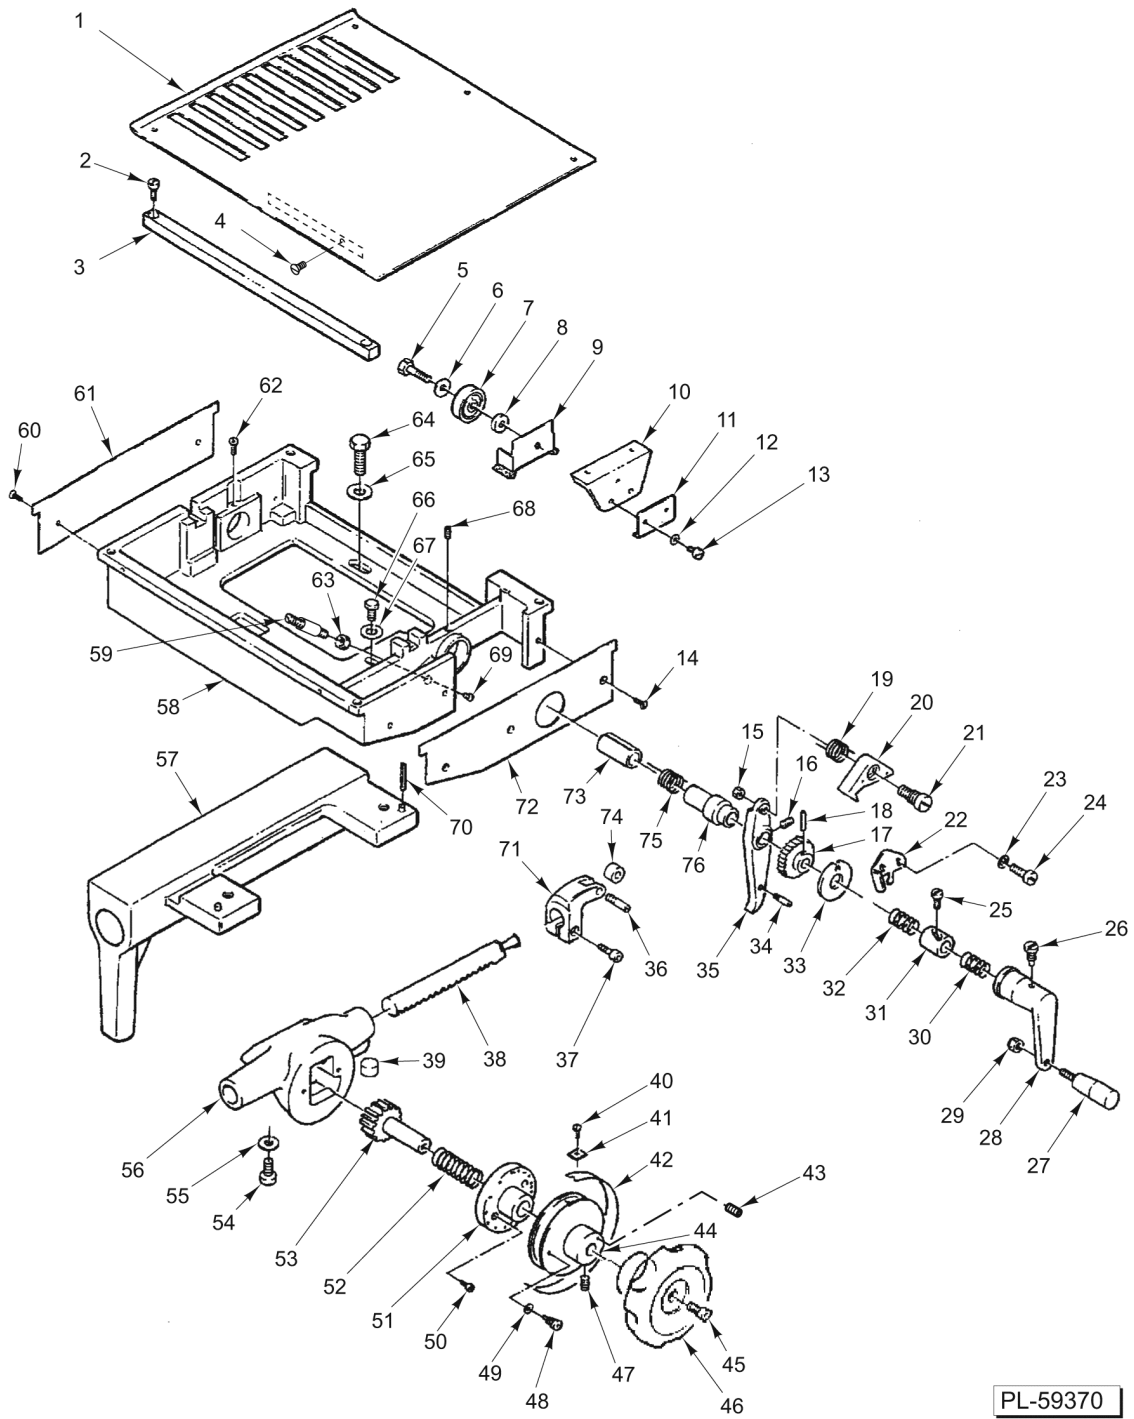

PL-59370

CARRIAGE

CARRIAGE

ILLUS. PL-59370	PART NO.	NAME OF PART	AMT.
1	01-40330M-00569	Plate Cover (SST).....	1
2	01-40330M-00138	Screw.....	2
3	01-40330M-00189	Carriage Bar.....	1
4	01-40330M-00190	Screw.....	5
5	01-40330M-00192	Screw.....	1
6	01-40330M-00193	Washer.....	1
7	01-40330M-00194	Bearing 626ZZ.....	1
8	01-40330M-00195	Washer.....	2
9	01-40330M-00196	Plate Cover (SST).....	1
10	01-40330M-00197	Bearing Support.....	1
11	01-40330M-00198	SS Plate Cover.....	1
12	01-40330M-00200	Washer.....	2
13	01-40330M-00199	Screw M5 x 6 (SST).....	2
14	01-40330M-00137	Screw M4 x 8 (SST).....	3
15	01-40330M-00173	Nut.....	1
16	01-40330M-00171	Grub Screw.....	2
17	01-40330M-00170	Pinion.....	1
18	01-40330M-00169	Springy Pin.....	1
19	01-40330M-00167	Spring.....	1
20	01-40330M-00166	Pawl.....	1
21	01-40330M-00165	Screw.....	1
22	01-40330M-00163	Plate.....	1
23	01-40330M-00162	Washer.....	1
24	01-40330M-00161	Screw.....	1
25	01-40330M-00159	Screw M4 x 6 (SST).....	1
26	01-40330M-00156	Screw.....	1
27	01-40330M-00153	Advancement Handle.....	1
28	01-40330M-00154	Advancement Knob.....	1
29	01-40330M-00155	Nut.....	1
30	01-40330M-00157	Spring.....	1
31	01-40330M-00158	Bushing.....	1
32	01-40330M-00160	Spring.....	1
33	01-40330M-00164	Washer.....	1
34	01-40330M-00168	Pin.....	1
35	01-40330M-00172	Lever.....	1
36	01-40330M-00149	Pin.....	1
37	01-40330M-00147	Screw.....	1
38	01-40330M-00146	Rack.....	1
39	01-40330M-00145	Grub Screw.....	1
40	01-40330M-00137	Screw M4 x 8 (SST).....	1
41	01-40330M-00136	Plate.....	1
42	01-40330M-00135	Graduated Badge.....	1
43	01-40330M-00584	Grub Screw.....	1
44	01-40330M-00134	Aluminum Flange Index Head.....	1
45	01-40330M-00570	Screw.....	1
46	01-40330M-00259	Knob.....	1
47	01-40330M-00131	Grub Screw.....	1
48	01-40330M-00132	Screw.....	1
49	01-40330M-00133	Washer.....	2
50	01-40330M-00138	Screw.....	2
69	01-40330M-00180	Tap - Plastic.....	AR
51	01-40330M-00139	Flange.....	1
52	01-40330M-00140	Spring.....	1
53	01-40330M-00141	Pinion.....	1
54	01-40330M-00142	Screw.....	2