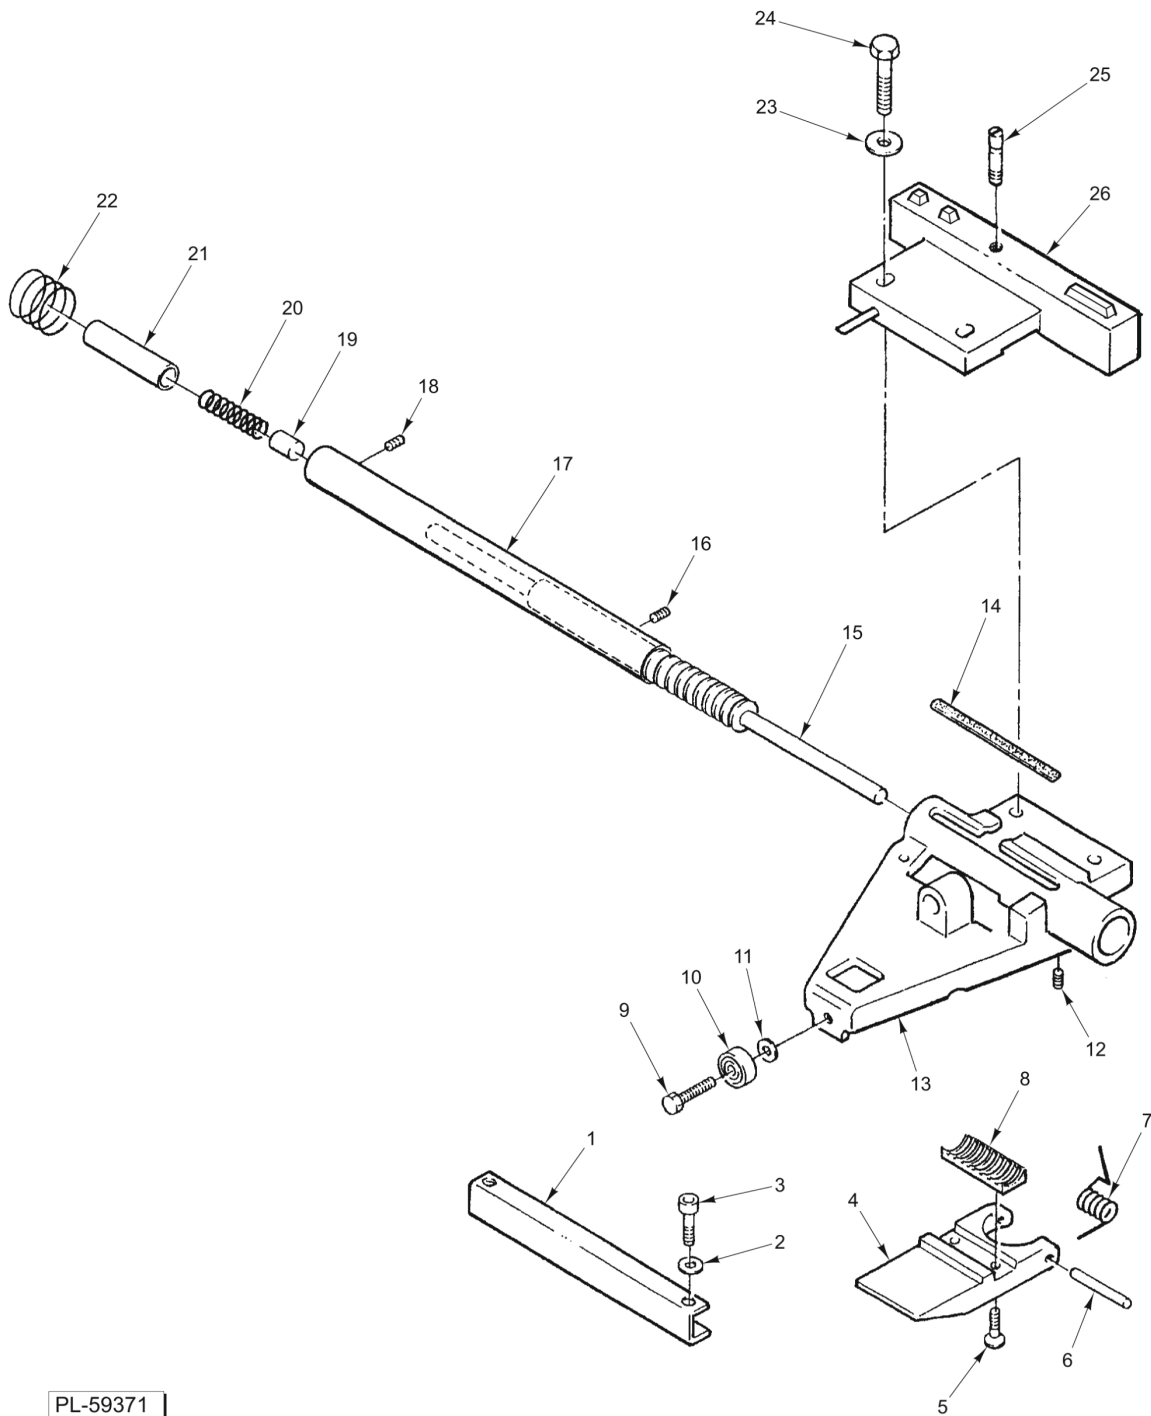

PL-59371

THICKNESS REGULATOR

THICKNESS REGULATOR

ILLUS. PL-59371	PART NO.	NAME OF PART	AMT.
1	01-40330M-00201	Sliding Guide.....	1
2	01-40330M-00202	Washer.....	2
3	01-40330M-00203	Screw.....	2
4	01-40330M-00204	Rack Support.....	1
5	01-40330M-00205	Screw.....	2
6	01-40330M-00206	Pin.....	1
7	01-40330M-00207	Spring.....	1
8	01-40330M-00208	Rack Support.....	1
9	01-40330M-00209	Screw.....	1
10	01-40330M-00210	Bearing 626 2RS.....	1
11	01-40330M-00211	Washer.....	1
12	01-40330M-00212	Grub Screw.....	1
13	01-40330M-00213	Feeding Carriage.....	1
14	01-40330M-00214	Felt.....	1
15	01-40330M-00215	Endless Screw.....	1
16	01-40330M-00216	Grub Screw.....	1
17	01-40330M-00217	Screw Guard Tube.....	1
18	01-40330M-00218	Grub Screw.....	1
19	01-40330M-00219	Spacer.....	1
20	01-40330M-00220	Spring.....	1
21	01-40330M-00221	Bushing.....	1
22	01-40330M-00220	Spring.....	1
23	01-40330M-00223	Washer.....	2
24	01-40330M-00224	Screw.....	2
25	01-40330M-00225	Block Table Pin.....	1
26	01-40330M-00226	Carriage Carrier Support.....	1