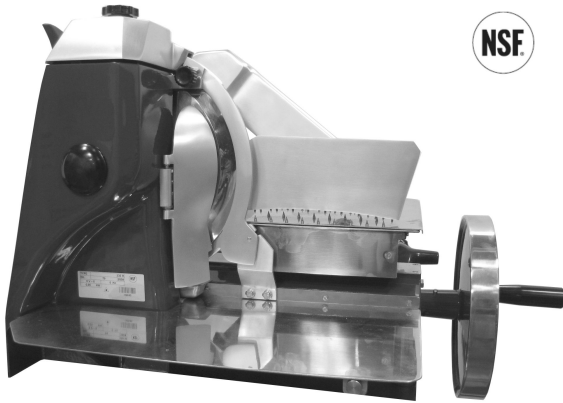

**CATALOG OF  
REPLACEMENT  
PARTS**

**MODEL 330M SLICER**

**SERIAL NUMBERS 2008068 AND HIGHER**

**Table of Contents**

5	BASE
7	TRANSMISSION
9	GUARDS
11	SLIDING PLATE
13	CARRIAGE
17	THICKNESS REGULATOR
19	SHARPENER
21	SLICER BASE

**BASE**

**BASE**

ILLUS.	PART NO.	NAME OF PART	AMT.
1	01-40330M-00001	Handle.....	1
2	01-40330M-00002	Nut.....	1
3	01-40330M-00003	Cover - Fly-Wheel.....	1
4	01-40330M-00004	Fly-Wheel.....	1
5	01-40330M-00005	Conic Pin.....	1
6	01-40330M-00007	Rod.....	1
7	01-40330M-00006	Bearing 6204.....	1
8	01-40330M-00008	Case.....	1
9	01-40330M-00013	Gear.....	1
10	01-40330M-00009	Springy Pin.....	1
11	01-40330M-00012	Ring.....	1
12	01-40330M-00011	Bushing 20 28 35.....	AR
13	01-40330M-00010	Shaft.....	1
14	01-40330M-00009	Springy Pin.....	1
15	01-40330M-00014	Chain.....	1
16	01-40330M-00015	Sprocket.....	1
17	01-40330M-00011	Bushing 20 28 35.....	1
18	01-40330M-00003	Cover - Fly-Wheel.....	1
19	01-40330M-00016	Nut.....	1
20	01-40330M-00017	Bearing 32004.....	1
21	01-40330M-00018	Circlip.....	1
22	01-40330M-00009	Springy Pin.....	1
23	01-40330M-00013	Gear.....	1
24	01-40330M-00012	Ring.....	1
25	01-40330M-00011	Bushing 20 28 35.....	1
26	01-40330M-00501	Plate.....	1
27	01-40330M-00137	Screw M4 x 8 (SST).....	1
28	01-40330M-00024	Screw.....	1
29	01-40330M-00027	Joint Ball.....	1
30	01-40330M-00025	Nut.....	1
31	01-40330M-00026	Connecting Rod.....	1
32	01-40330M-00023	Crankwheel.....	1
33	01-40330M-00022	Screw.....	1
34	01-40330M-00009	Springy Pin.....	1
35	01-40330M-00021	Gear.....	1
36	01-40330M-00020	Threaded Shaft.....	1
37	01-40330M-00019	Bearing 6004 2Z.....	1
38	01-40330M-00018	Circlip.....	1