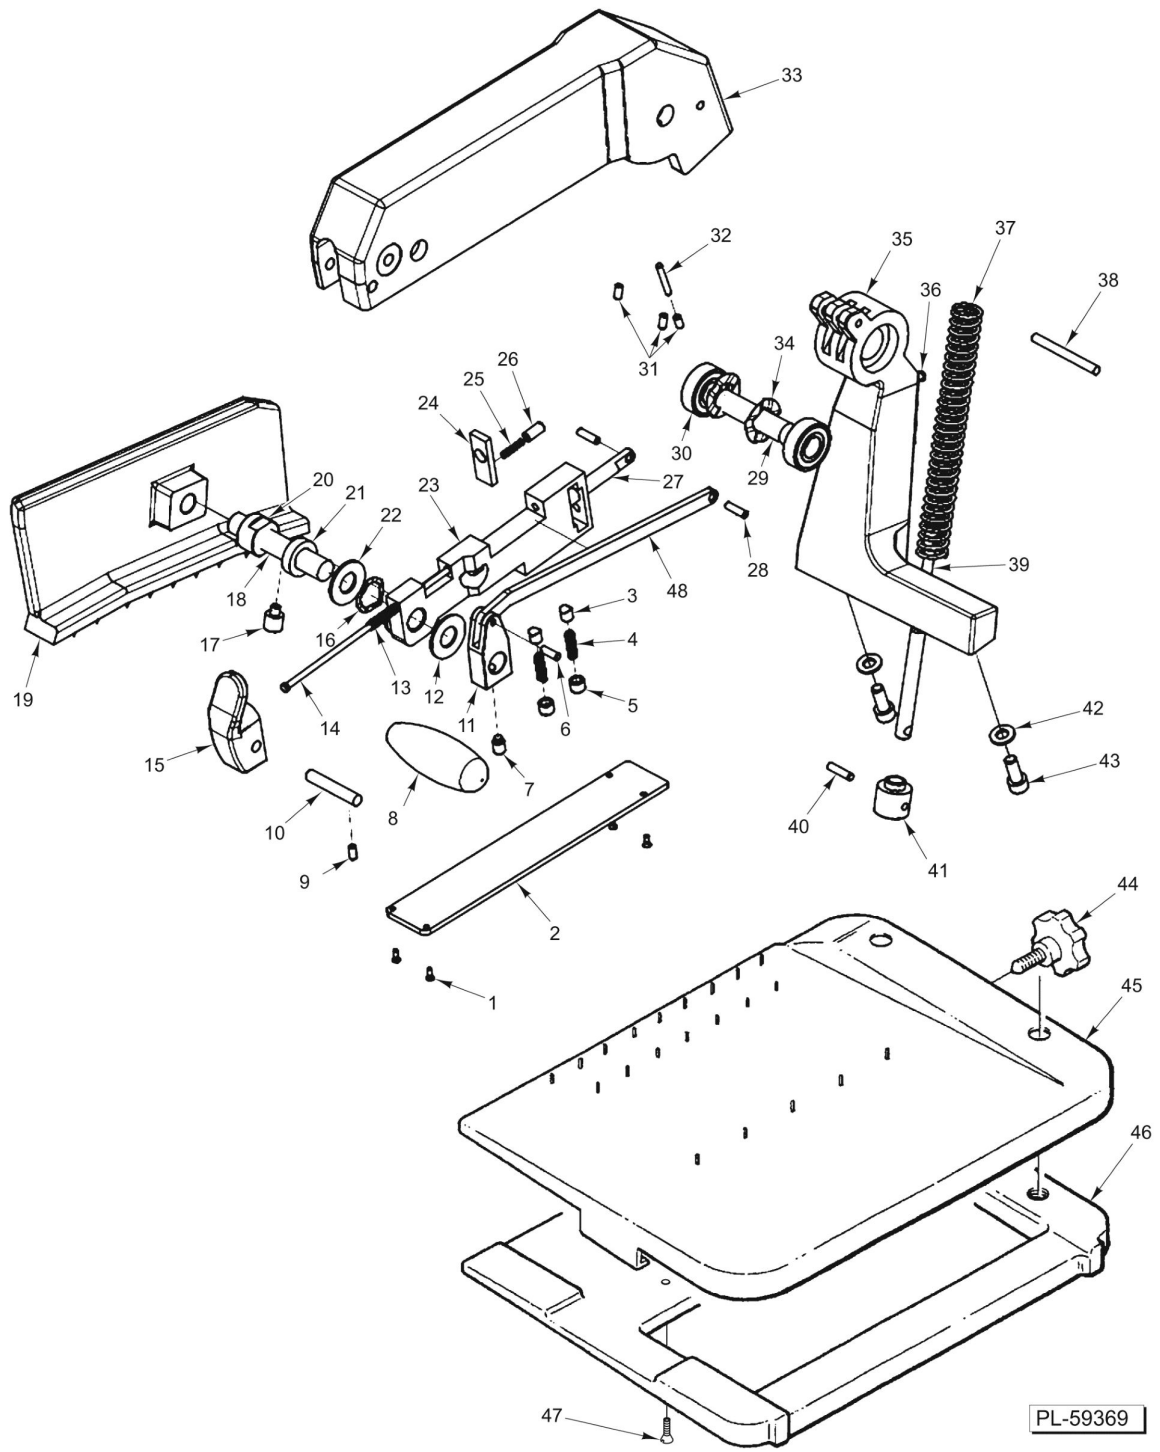

SLIDING PLATE

SLIDING PLATE

ILLUS. PL-59369	PART NO.	NAME OF PART	AMT.
1	01-40330M-00522	Screw.....	4
2	01-40330M-00523	Plate.....	1
3	01-40330M-00099	Tablet - Brass.....	2
4	01-40330M-00100	Spring.....	2
5	01-40330M-00101	Grub Screw.....	2
6	01-40330M-00527	Pin M5 x 15.....	1
7	01-40330M-00528	Screw.....	1
8	01-40330M-00529	Handle - Black.....	1
9	01-40330M-00218	Grub Screw.....	1
10	01-40330M-00531	Pin M8 x 50.....	1
11	01-40330M-00532	Brake Joint.....	1
12	01-40330M-00533	Washer.....	1
13	01-40330M-00096	Spring.....	1
14	01-40330M-00535	Rod.....	1
15	01-40330M-00536	Lever - Black.....	1
16	01-40330M-00537	Washer.....	1
17	01-40330M-00538	Pin - Nylon.....	1
18	01-40330M-00539	Pin.....	1
19	01-40330M-00540	Handgrip.....	1
20	01-40330M-00541	Bushing.....	1
21	01-40330M-00542	Spacer.....	2
22	01-40330M-00543	Washer.....	2
23	01-40330M-00544	Body - Brake.....	1
24	01-40330M-00545	Plate - Brake.....	1
25	01-40330M-00103	Spring.....	1
26	01-40330M-00104	Grub Screw.....	1
27	01-40330M-00548	Rod.....	1
28	01-40330M-00112	Pin 5 x 18.....	2
29	01-40330M-00550	Pin - Handgrip.....	1
30	01-40330M-00551	Bearing.....	2
31	01-40330M-00218	Grub Screw.....	3
32	01-40330M-00553	Pin.....	1
33	01-40330M-00554	Body - Handgrip.....	1
34	01-40330M-00555	Washer.....	2
35	01-40330M-00556	Support - Handgrip.....	1
36	01-40330M-00180	Tap - Plastic.....	1
37	01-40330M-00558	Spring.....	1
38	01-40330M-00559	Pin (SST).....	1
39	01-40330M-00560	Rod - Spring.....	1
40	01-40330M-00561	Pin.....	1
41	01-40330M-00562	Spacer.....	1
42	01-40330M-00186	Washer.....	2
43	01-40330M-00564	Screw M8 x 25 (SST).....	2
44	01-40330M-00124	Knob - Fixing Plate.....	1
45	01-40330M-00123	Cover - Plate (SST).....	1
46	01-40330M-00567	Plate - Aluminum.....	1
47	01-40330M-00081	Screw M5 x 10 (SST).....	1
48	01-40330M-00568	Rod - joint.....	AR