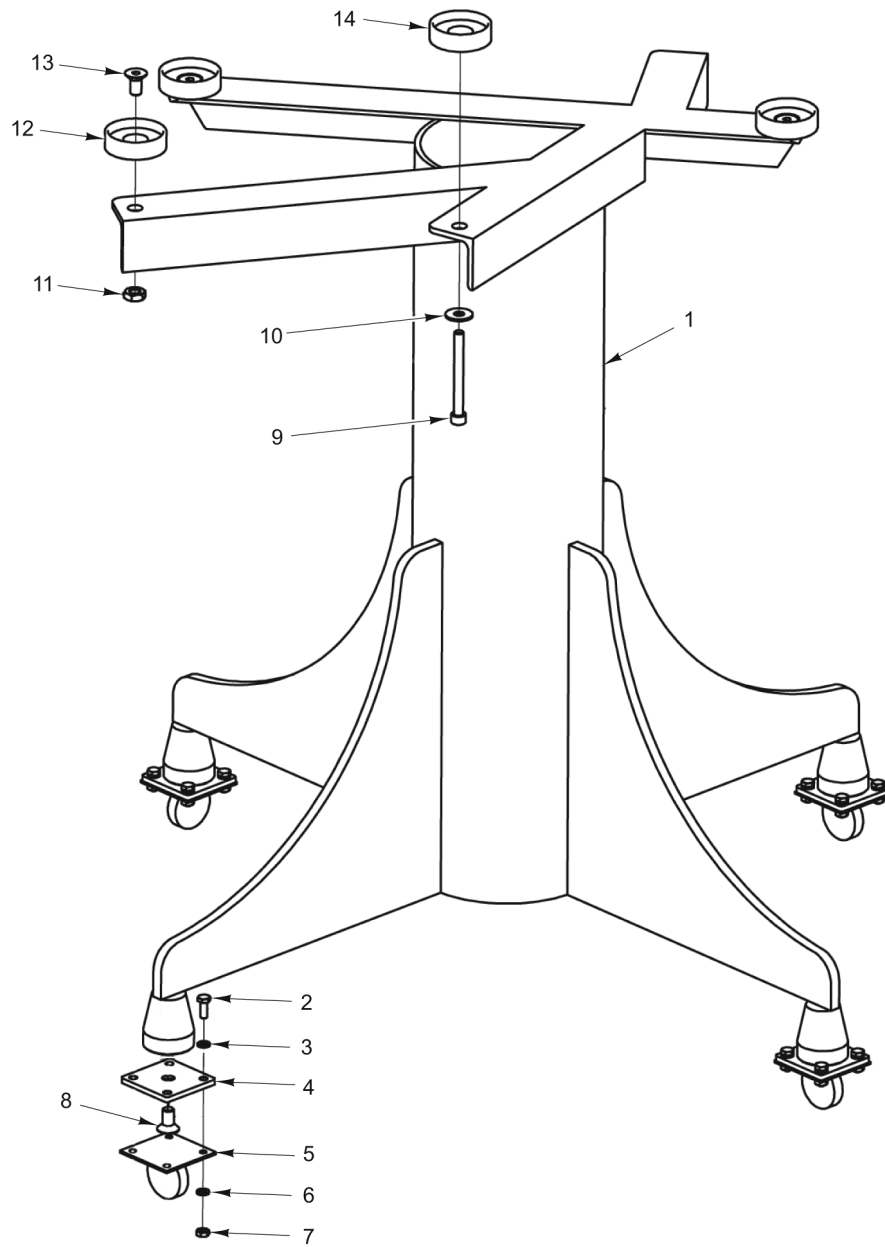

**CATALOG OF  
REPLACEMENT  
PARTS**

**MODEL 330M SLICER**

**SERIAL NUMBERS 2008068 AND HIGHER**

**Table of Contents**

5	BASE
7	TRANSMISSION
9	GUARDS
11	SLIDING PLATE
13	CARRIAGE
17	THICKNESS REGULATOR
19	SHARPENER
21	SLICER BASE

### THICKNESS REGULATOR

### THICKNESS REGULATOR

ILLUS. PL-59371	PART NO.	NAME OF PART	AMT.
1	01-40330M-00201	Sliding Guide.....	1
2	01-40330M-00202	Washer.....	2
3	01-40330M-00203	Screw.....	2
4	01-40330M-00204	Rack Support.....	1
5	01-40330M-00205	Screw.....	2
6	01-40330M-00206	Pin.....	1
7	01-40330M-00207	Spring.....	1
8	01-40330M-00208	Rack Support.....	1
9	01-40330M-00209	Screw.....	1
10	01-40330M-00210	Bearing 626 2RS.....	1
11	01-40330M-00211	Washer.....	1
12	01-40330M-00212	Grub Screw.....	1
13	01-40330M-00213	Feeding Carriage.....	1
14	01-40330M-00214	Felt.....	1
15	01-40330M-00215	Endless Screw.....	1
16	01-40330M-00216	Grub Screw.....	1
17	01-40330M-00217	Screw Guard Tube.....	1
18	01-40330M-00218	Grub Screw.....	1
19	01-40330M-00219	Spacer.....	1
20	01-40330M-00220	Spring.....	1
21	01-40330M-00221	Bushing.....	1
22	01-40330M-00220	Spring.....	1
23	01-40330M-00223	Washer.....	2
24	01-40330M-00224	Screw.....	2
25	01-40330M-00225	Block Table Pin.....	1
26	01-40330M-00226	Carriage Carrier Support.....	1

PL-59405

**SLICER BASE**

**SLICER BASE**

ILLUS.	PART NO.	NAME OF PART	AMT.
PL-59405			
1	01-40330M-00574	Base.....	1
2	01-40330M-00575	Screw M6 x 16 (SST).....	16
3	01-40330M-00211	Washer.....	16
4	01-40330M-00576	Plate - Wheel.....	4
5	01-40330M-00577	Wheel.....	4
6	01-40330M-00211	Washer.....	16
7	01-40330M-00578	Nut M6 (SST).....	16
8	01-40330M-00579	Screw M10 x 20.....	4
9	01-40330M-00580	Screw M8 x 70.....	1
10	01-40330M-00581	Washer (SST).....	1
11	01-40330M-00582	Nut M10.....	3
12	01-40330M-00583	Cup - Foot.....	3
13	01-40330M-00579	Screw M10 x 20.....	3
14	01-40330M-00583	Cup - Foot.....	1
	01-40330M-00258	Caster.....	4